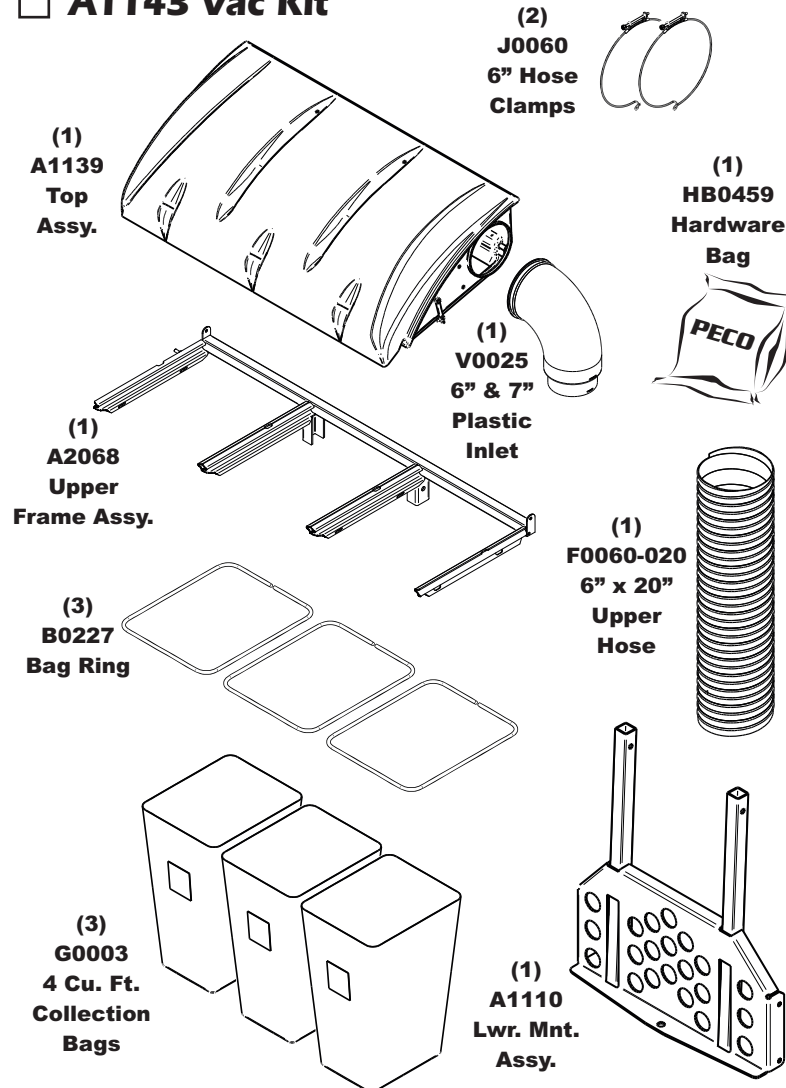

Unit Model #: 59A30033150 (21131507)

Mower: Cub Cadet Commercial Tank

Owner's Manual: Q0425

Mower Type: LZ & SZ

Deck Size: 48", 54" & 60"

Vac Type: 15 Cu. Ft. Pro 3 Bagger

Deck Type: Sloped Nose & Select Cut

Drive Type: Rear PTO Drive

Revision #: 3 / Updated Hose P#'s (1/3/2018)

Fits Year(s): 2012-2013

LZ Mowers Require Weight Kit 59A30037150 (A1149) - Not Included On Pack

A1143 Vac Kit

A1144 Mount Kit

A1150 Boot Kit