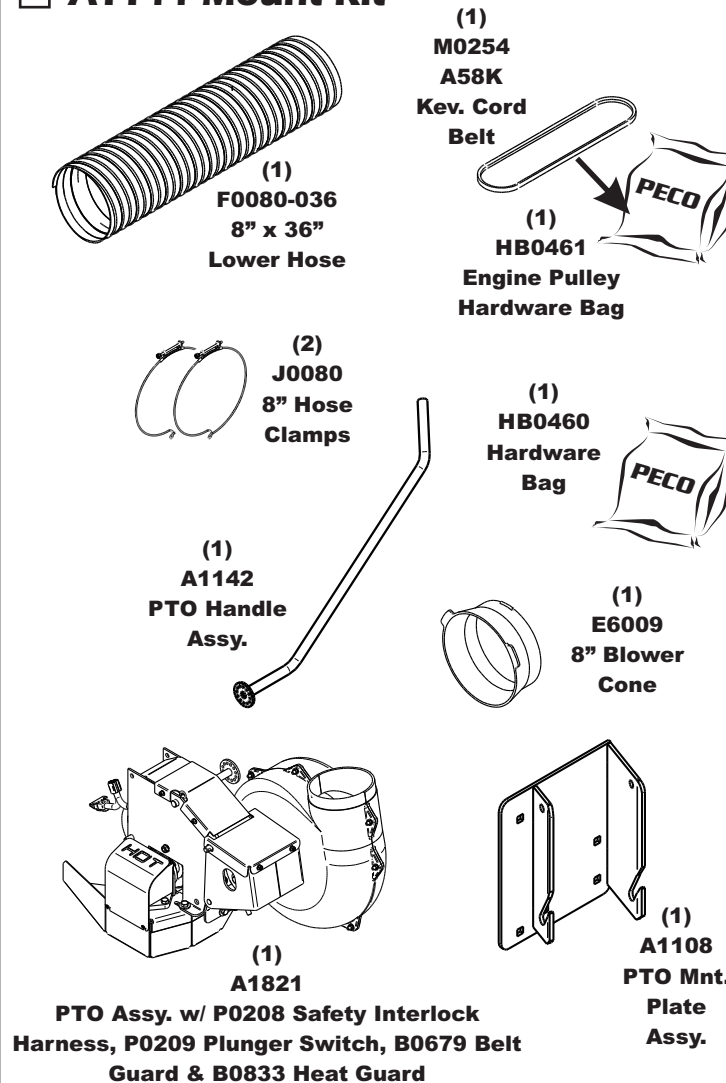

Drive Type: Rear PTO Drive

Revision #: 3 / Updated Hose P#'s (1/3/2018)

Fits Year(s): 2012-2013

LZ Mowers Require Weight Kit 59A30037150 (A1149) - Not Included On Pack

A1143 Vac Kit

A1144 Mount Kit

A1150 Boot Kit