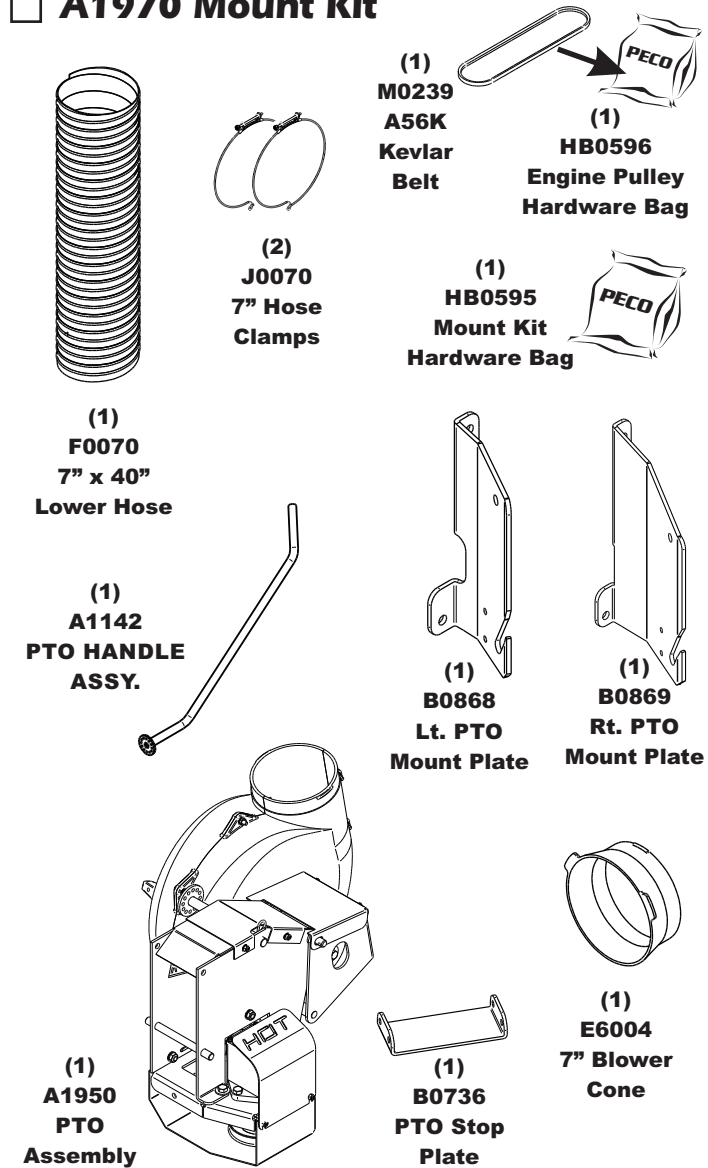

Unit Model #: 06131512

Mower & Type: John Deere Z915B

Engine Type: Kohler CV740

Deck Size & Type: 54" 7 Iron II - Commercial

Vac Type: Pro 3 Bagger (15 Cu. Ft.)

Owner's Manual: Q0477

Drive Type: PTO Driven

Revision #: Final Release 10/31/2013

Fits Year(s): 2013 & Newer

A1971 Vac Kit

A1970 Mount Kit

A1771 54" Boot Kit

A2140 Weight Kit