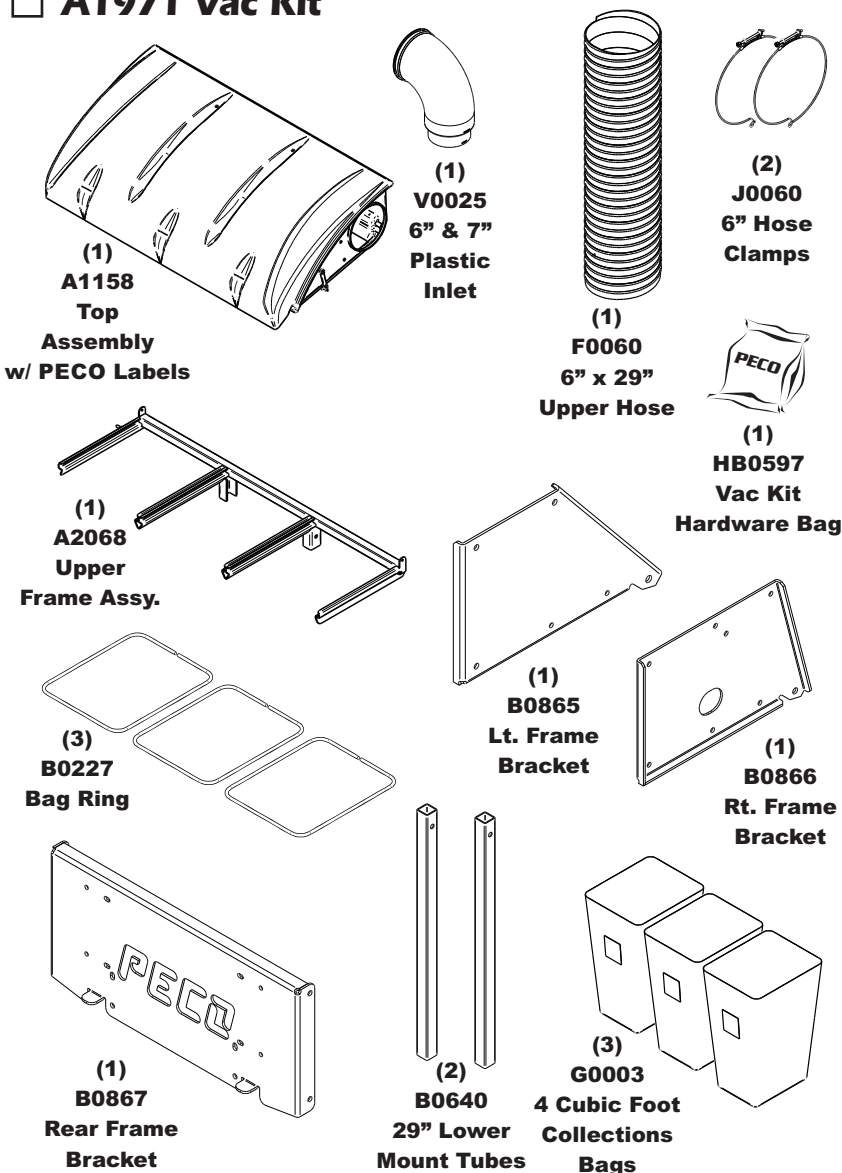

Unit Model #: 06131512

Mower & Type: John Deere Z915B

Engine Type: Kohler CV740

Deck Size & Type: 54" 7 Iron II - Commercial

Vac Type: Pro 3 Bagger (15 Cu. Ft.)

Owner's Manual: Q0477

Drive Type: PTO Driven

Revision #: Final Release 10/31/2013

Fits Year(s): 2013 & Newer

A1971 Vac Kit

A1970 Mount Kit

A1771 54" Boot Kit

A2140 Weight Kit