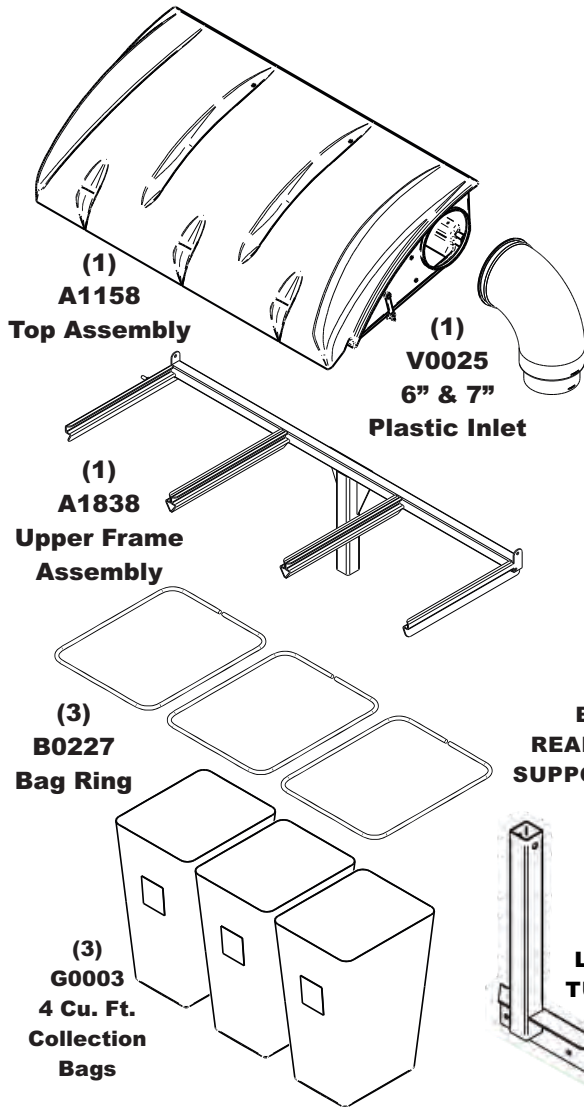

MODEL#: 46131501

Mower & Type: HUSQVARNA PZ

Deck Size & Type: 54" & 60" Decks

Vac/Drive Type: P3B - Engine Driven BR900 Series

Fits Year(s): 2010-2014

Owner's Manual: Q0398

Revisions: 1 - E1902 changed to E0123 - 6/2/2014 - JPP

2 - Model # was 46031501 - 9/3/2014 - JPS

A1744 UNIT ASSEMBLY

(1)
A1158
Top Assembly

(1)
V0025
6" & 7"
Plastic Inlet

(1)
A1838
Upper Frame
Assembly

(3)
B0227
Bag Ring

(3)
G0003
4 Cu. Ft.
Collection
Bags

(1)
8" x 40"
LOWER
HOSE

(1)
6" x 26"
UPPER
HOSE

(2)
J0060
6" HOSE
CLAMPS

(2)
J0080
8" HOSE
CLAMPS

(2)
B1869
REAR GUARD
SUPPORT BRKT.

(1)
A1720
LWR. MNT.
TUBE ASSY.

(1)
E6009
8" BLOWER
CONE

(1)
B3727
OUTER ENGINE
MOUNT TUBE

(1)
B0302
LWR. MNT.
CLAMP BRKT.

(1)
B0581
BOOT PLATE

(1)
E0123
BOOT