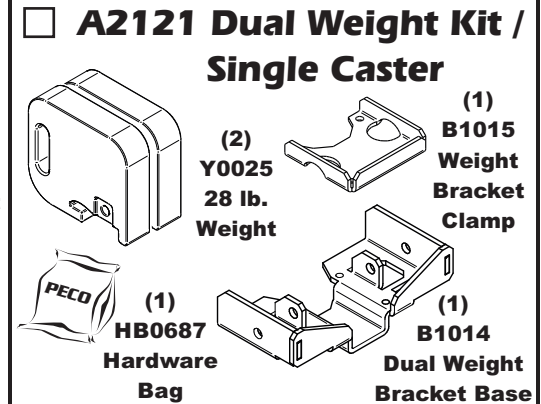

Unit Model #: 49 1 20902 (629GL-001A)

Mower: Country Clipper

Owner's Manual: Q0468

Mower Type: Wrangler

Engine Type: Kawasaki FS651V & Kohler 22HP

Deck Size: 41", 48" & 52"

Vac Type:

Deck Type:

Drive Type: PTO-R (3-Blade)

Revision #: 3 - Updated Weight Kit - 1/11/2018

Fits Year(s): 2013 - 2017

Vac Kit A1935

Mount Kit A1965

A1948 Boot Kit

A2121 Dual Weight Kit / Single Caster

A2121 Dual Weight Kit / Single Caster