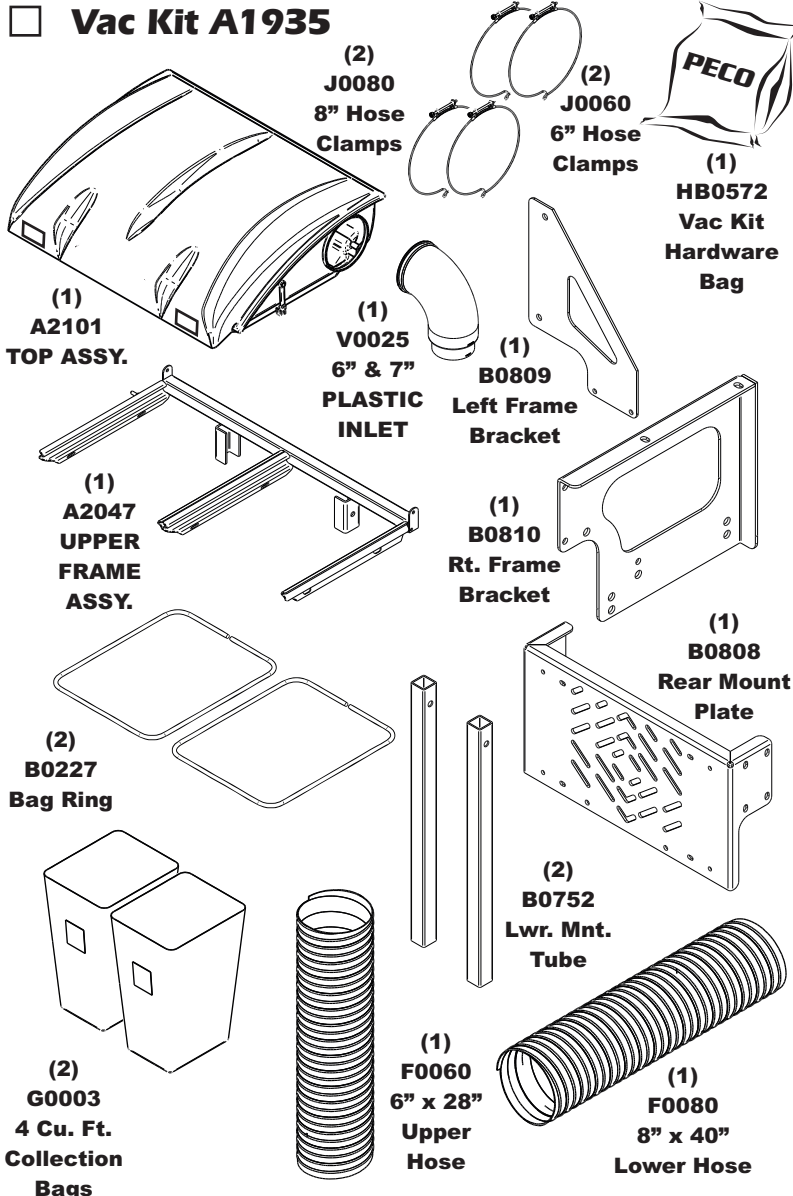

Unit Model #: 49 1 20902 (629GL-001A)

Mower: Country Clipper

Owner's Manual: Q0468

Mower Type: Wrangler

Engine Type: Kawasaki FS651V & Kohler 22HP

Deck Size: 41", 48" & 52"

Vac Type:

Deck Type:

Drive Type: PTO-R (3-Blade)

Revision #: 3 - Updated Weight Kit - 1/11/2018

Fits Year(s): 2013 - 2017

Vac Kit A1935

Mount Kit A1965

A1948 Boot Kit

A2121 Dual Weight Kit / Single Caster

A2121 Dual Weight Kit / Single Caster