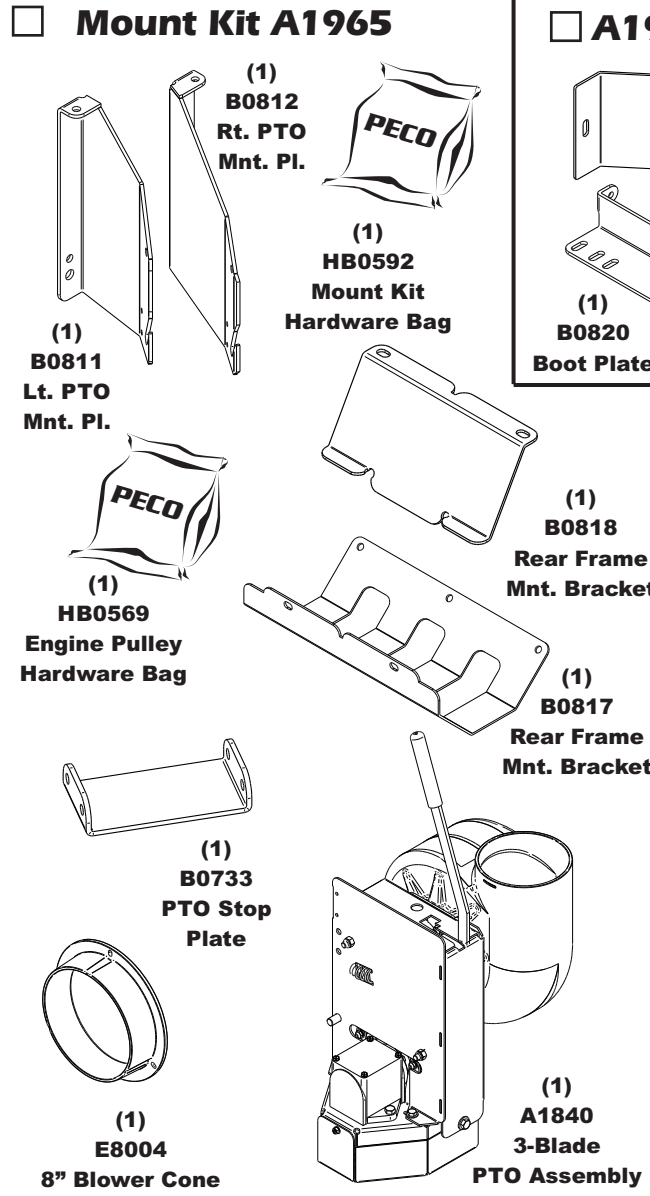

Unit Model #: 49 1 20902 (629GL-001A)

Mower: Country Clipper

Owner's Manual: Q0468

Mower Type: Wrangler

Engine Type: Kawasaki FS651V & Kohler 22HP

Deck Size: 41", 48" & 52"

Vac Type:

Deck Type:

Drive Type: PTO-R (3-Blade)

Revision #: 3 - Updated Weight Kit - 1/11/2018

Fits Year(s): 2013 - 2017

Vac Kit A1935

Mount Kit A1965

A1948 Boot Kit

A2121 Dual Weight Kit / Single Caster

A2121 Dual Weight Kit / Single Caster