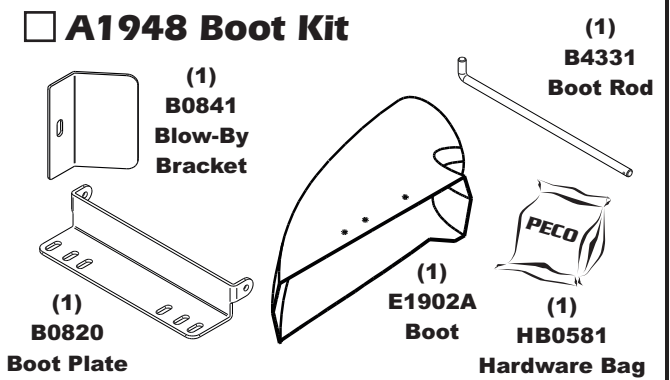

Drive Type: PTO-R (3-Blade)

Revision #: 3 - Updated Weight Kit - 1/11/2018

Fits Year(s): 2013 - 2017

Vac Kit A1935

Mount Kit A1965

A1948 Boot Kit

A2121 Dual Weight Kit / Single Caster

A2121 Dual Weight Kit / Single Caster