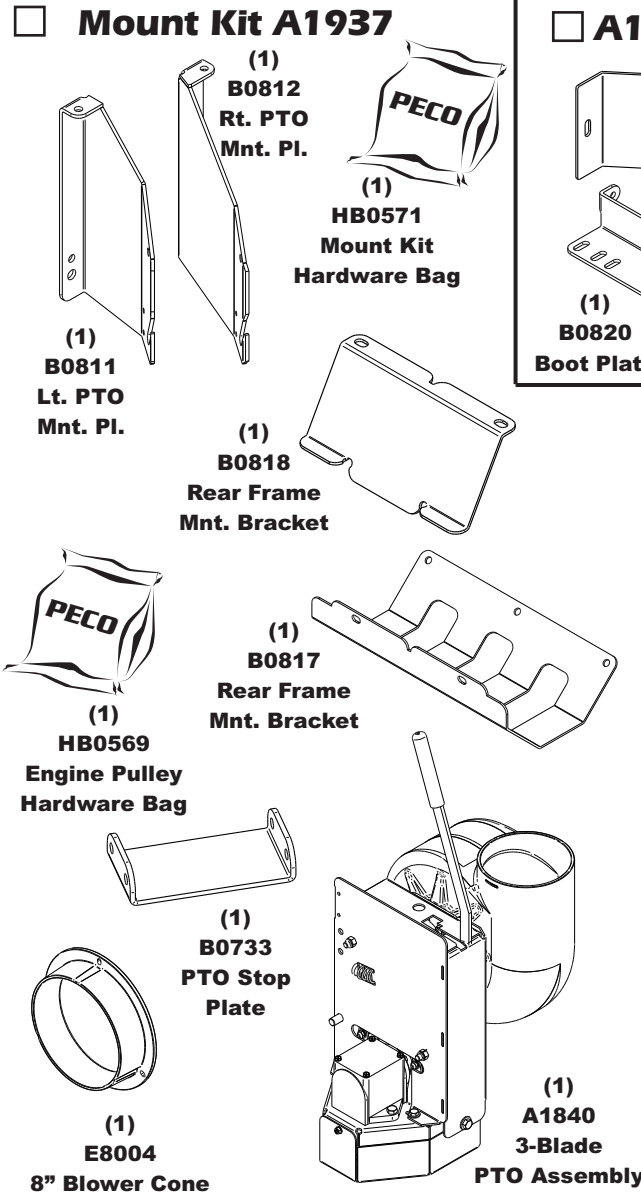

Unit Model #: 49120901 (629GM-001A)

Mower: Country Clipper

Owner's Manual: Q0468

Mower Type: Edge & Edge XLT

Engine Type: KW FR730V & FS651V - KH 27HP

Deck Size: 48" & 52"

Vac Type:

Deck Type:

Drive Type: PTO-R (3-Blade)

Revision #: 3 - Updated Weight Kit - 1/11/2018

Fits Year(s): 2013 - 2017

Vac Kit A1935

Mount Kit A1937

A1948 Boot Kit

A2121 Dual Weight Kit / Single Caster

A2121 Dual Weight Kit / Single Caster