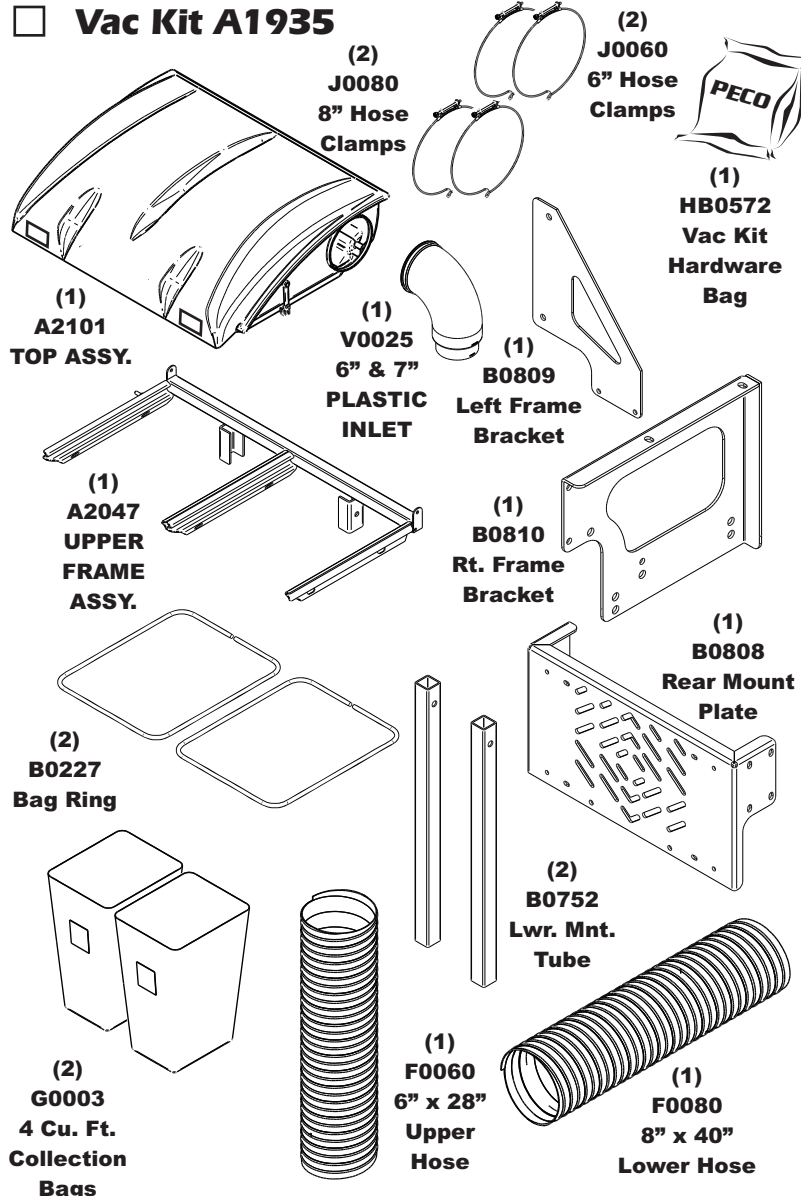

Unit Model #: 49120901 (629GM-001A)

Mower: Country Clipper

Owner's Manual: Q0468

Mower Type: Edge & Edge XLT

Engine Type: KW FR730V & FS651V - KH 27HP

Deck Size: 48" & 52"

Vac Type:

Deck Type:

Drive Type: PTO-R (3-Blade)

Revision #: 3 - Updated Weight Kit - 1/11/2018

Fits Year(s): 2013 - 2017

Vac Kit A1935

Mount Kit A1937

A1948 Boot Kit

A2121 Dual Weight Kit / Single Caster

A2121 Dual Weight Kit / Single Caster