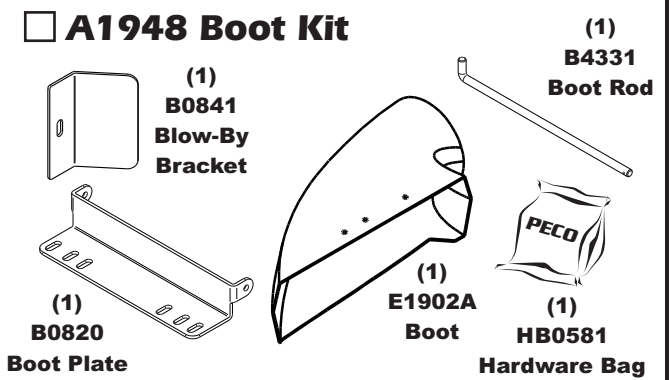

Unit Model #: 49120901 (629GM-001A)

Mower: Country Clipper

Owner's Manual: Q0468

Mower Type: Edge & Edge XLT

Engine Type: KW FR730V & FS651V - KH 27HP

Deck Size: 48" & 52"

Vac Type:

Deck Type:

Drive Type: PTO-R (3-Blade)

Revision #: 3 - Updated Weight Kit - 1/11/2018

Fits Year(s): 2013 - 2017

Vac Kit A1935

Mount Kit A1937

A1948 Boot Kit

A2121 Dual Weight Kit / Single Caster

A2121 Dual Weight Kit / Single Caster