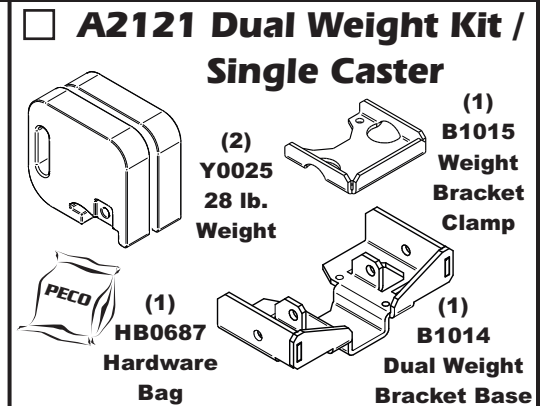

Unit Model #: 49120901 (629GM-001A)

Mower: Country Clipper

Owner's Manual: Q0468

Mower Type: Edge & Edge XLT

Engine Type: KW FR730V & FS651V - KH 27HP

Deck Size: 48" & 52"

Vac Type:

Deck Type:

Drive Type: PTO-R (3-Blade)

Revision #: 3 - Updated Weight Kit - 1/11/2018

Fits Year(s): 2013 - 2017

Vac Kit A1935

Mount Kit A1937

A1948 Boot Kit

A2121 Dual Weight Kit / Single Caster

A2121 Dual Weight Kit / Single Caster