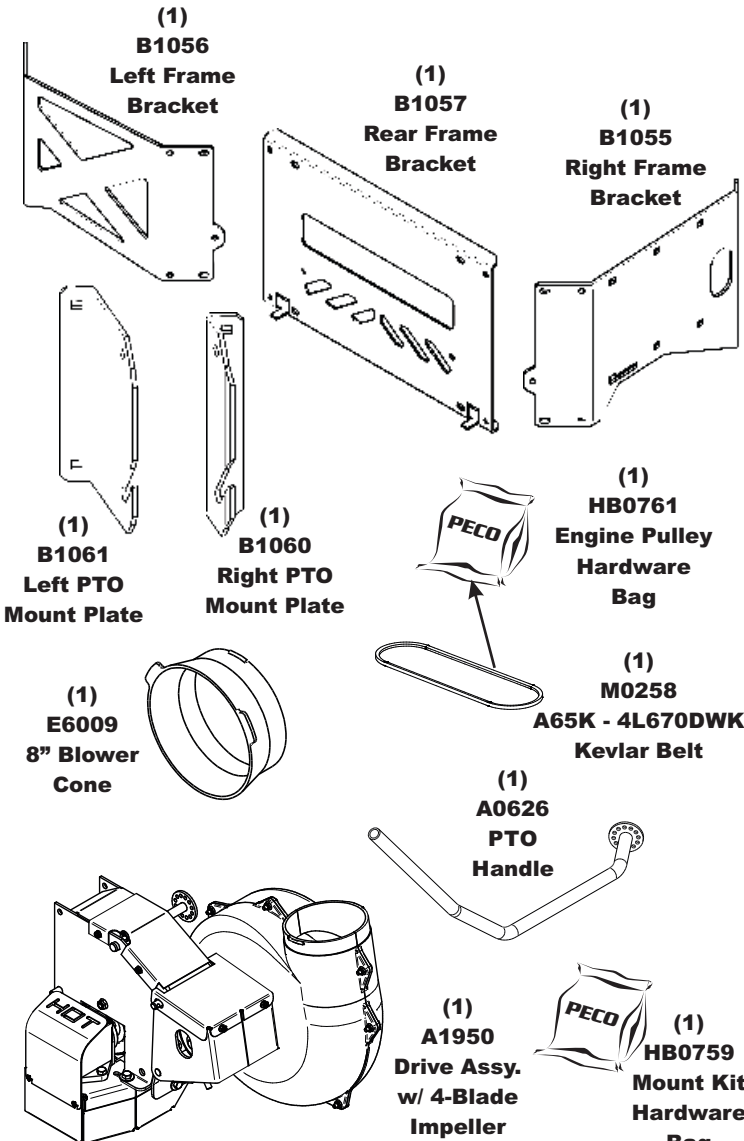

**Unit Model #: 47120901**

**Mower:** Bush Hog

**Owner's Manual:** Q0527

**Mower Type:** HDE

**Deck Size:** 49", 55" & 61"

**Vac Type:** P2B+

**Deck Type:**

**Drive Type:** PTO-C

**Revision #:** 0

**Fits Year(s):** 2018-Newer

**A2186 Vac Kit**

**A2185 Mount Kit**

**A2165 Boot Kit**

**A2157 Single Weight Kit / Single Caster**

**A2157 Single Weight Kit / Single Caster**