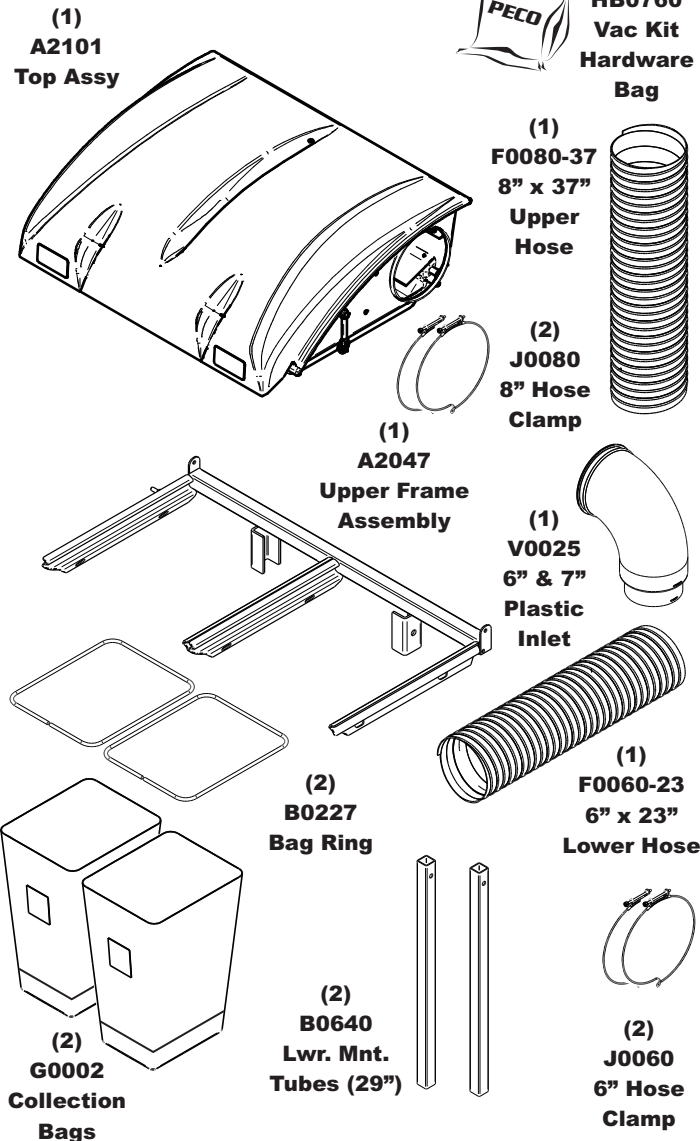

**Unit Model #: 47120901**

**Mower:** Bush Hog

**Owner's Manual:** Q0527

**Mower Type:** HDE

**Deck Size:** 49", 55" & 61"

**Vac Type:** P2B+

**Deck Type:**

**Drive Type:** PTO-C

**Revision #:** 0

**Fits Year(s):** 2018-Newer

**A2186 Vac Kit**

**A2185 Mount Kit**

**A2165 Boot Kit**

**A2157 Single Weight Kit / Single Caster**

**A2157 Single Weight Kit / Single Caster**