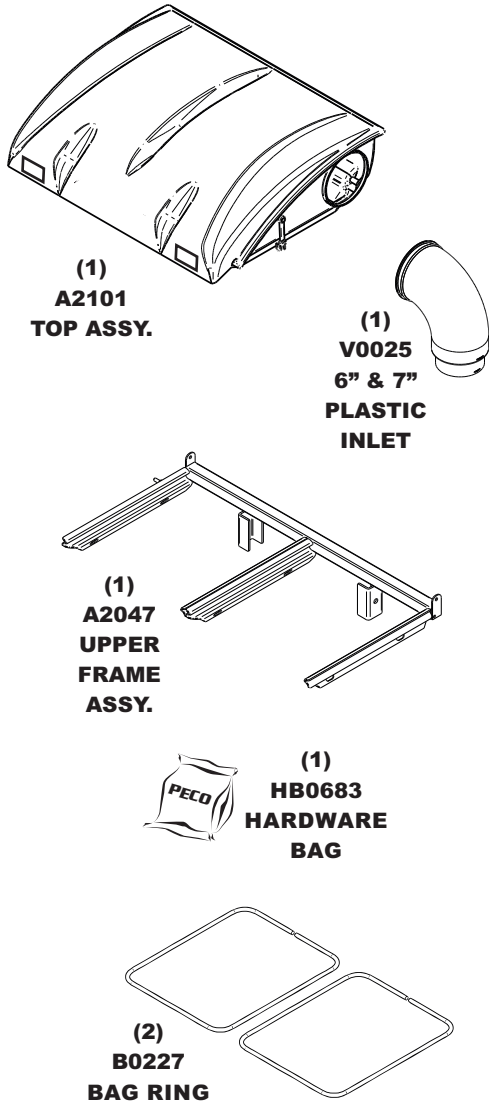

Unit Model #: 37120904

Mower: Scag

Owner's Manual: Q0497

Mower Type: Liberty-Z

Engine Type: Kohler 7000 Series 24 HP

Deck Size: 52"

Vac Type: 9 Cu. Ft. Pro 2+ Bagger

Deck Type:

Drive Type: PTO-R Drive (3-Blade)

Revision:

Fits Year(s): 2015-Newer

A2192 Vac Kit

A1151 52" BAFFLE KIT

A2029 Mount Kit

A1796 Boot Kit

A1791 Weight Kit