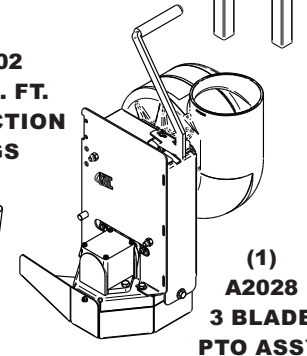

Drive Type: PTO-R Drive (3-Blade)

Revision:

Fits Year(s): 2015-Newer

A2192 Vac Kit

A1153 48" BAFFLE KIT

A2029 Mount Kit

A1791 Weight Kit