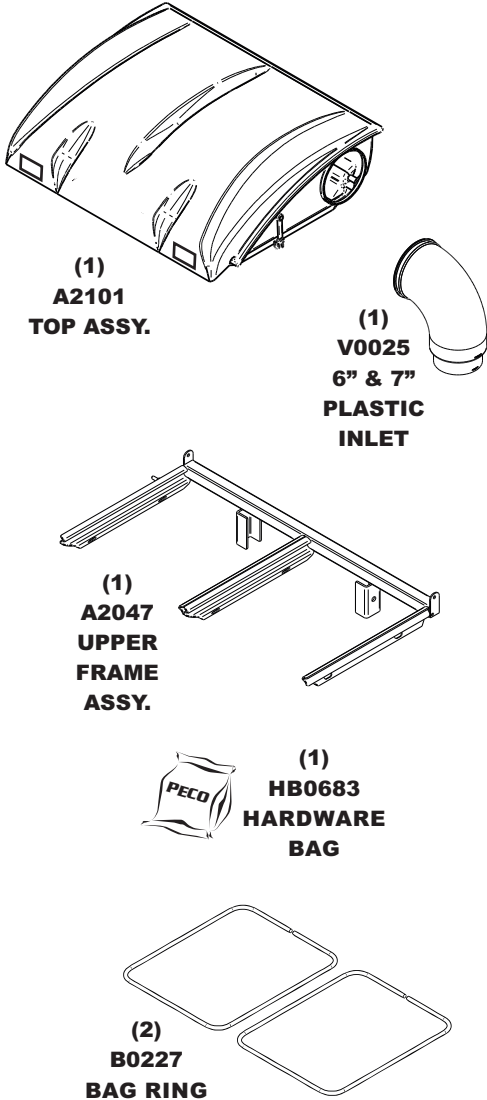

Unit Model #: 37120903

Mower: Scag

Owner's Manual: Q0497

Mower Type: Liberty-Z

Engine Type: Kohler 7000 Series 22 HP

Deck Size: 48"

Vac Type: 9 Cu. Ft. Pro 2+ Bagger

Deck Type:

Drive Type: PTO-R Drive (3-Blade)

Revision:

Fits Year(s): 2015-Newer

A2192 Vac Kit

A1153 48" BAFFLE KIT

A2029 Mount Kit

A1791 Weight Kit