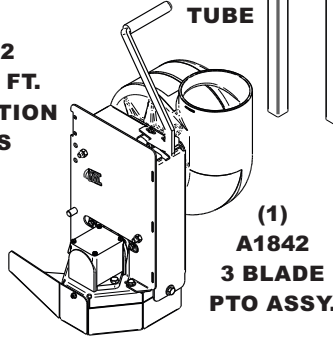

Unit Model #: 28120901

Mower: Kubota

Owner's Manual: Q0493

Mower Type: Kommander

Engine Type: Kohler 21 & 25 HP, Kawasaki 21.5

Deck Size: 48" & 54"

HP & Briggs and Stratton 22 & 25 HP

Vac Type: 9 Cu. Ft. Pro 2+ Bagger

Drive Type: Rear PTO Drive (3-Blade)

Revision: Updated Components 2/20/2017

Fits Year(s): 2015-Newer

A1997 Vac Kit

A2031 BAFFLE KIT

A2024 Mount Kit

A 2025 Boot Kit

A2030 Weight Kit