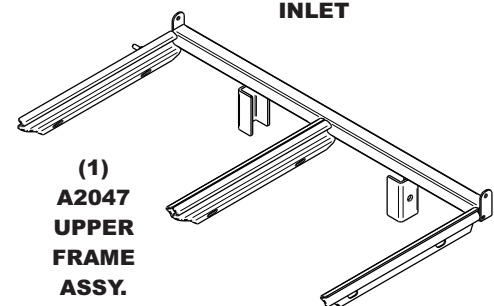

Unit Model #: 28120901

Mower: Kubota

Owner's Manual: Q0493

Mower Type: Kommander

Engine Type: Kohler 21 & 25 HP, Kawasaki 21.5

Deck Size: 48" & 54"

HP & Briggs and Stratton 22 & 25 HP

Vac Type: 9 Cu. Ft. Pro 2+ Bagger

Drive Type: Rear PTO Drive (3-Blade)

Revision: Updated Components 2/20/2017

Fits Year(s): 2015-Newer

A1997 Vac Kit

A2031 BAFFLE KIT

A2024 Mount Kit

A 2025 Boot Kit

A2030 Weight Kit