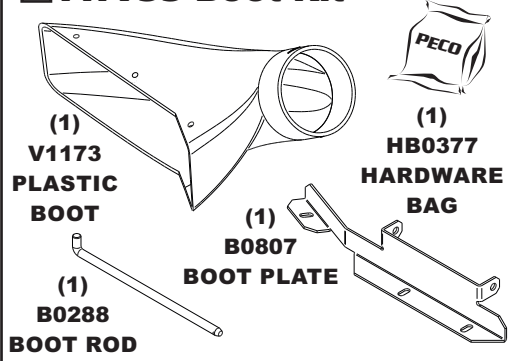

Vac Type: 9 Cu. Ft. Pro 2+ Bagger

Owner's Manual: Q0472

Drive Type: PTO Driven

Revision #: Changed Belt To A55K - JPS 10/10/18

Fits Year(s): 2013 - Newer

A1953 Vac Kit

A1954 Mount Kit

A1955 Boot Kit

A2119 Weight Kit / Left Caster

A2120 Weight Kit / Right Caster