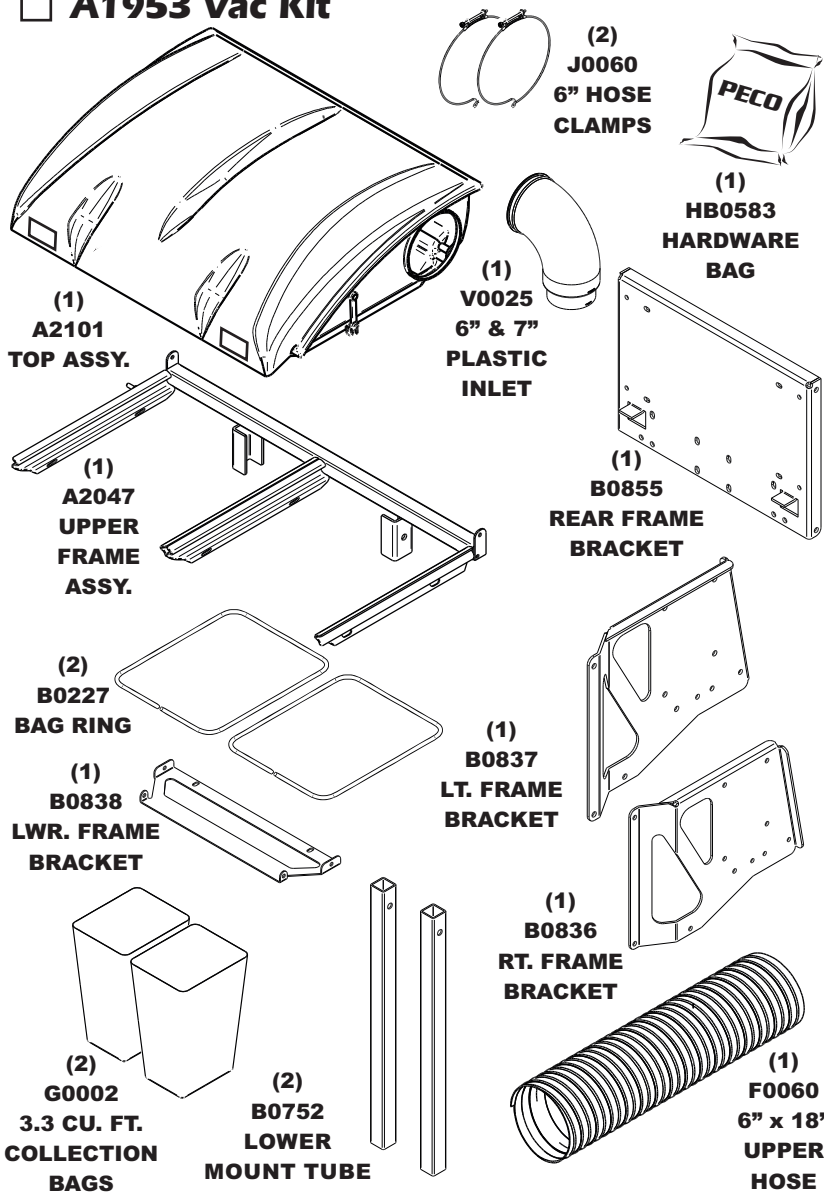

☐ A1953 Vac Kit