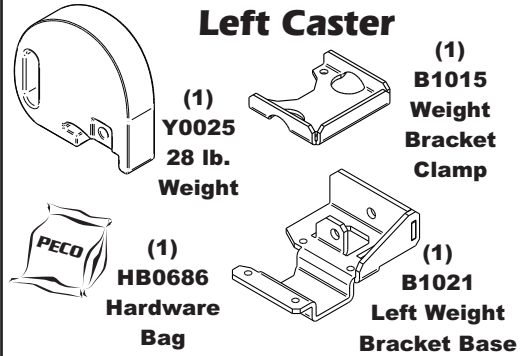

A2119 Weight Kit / Left Caster

A2120 Weight Kit / Right Caster