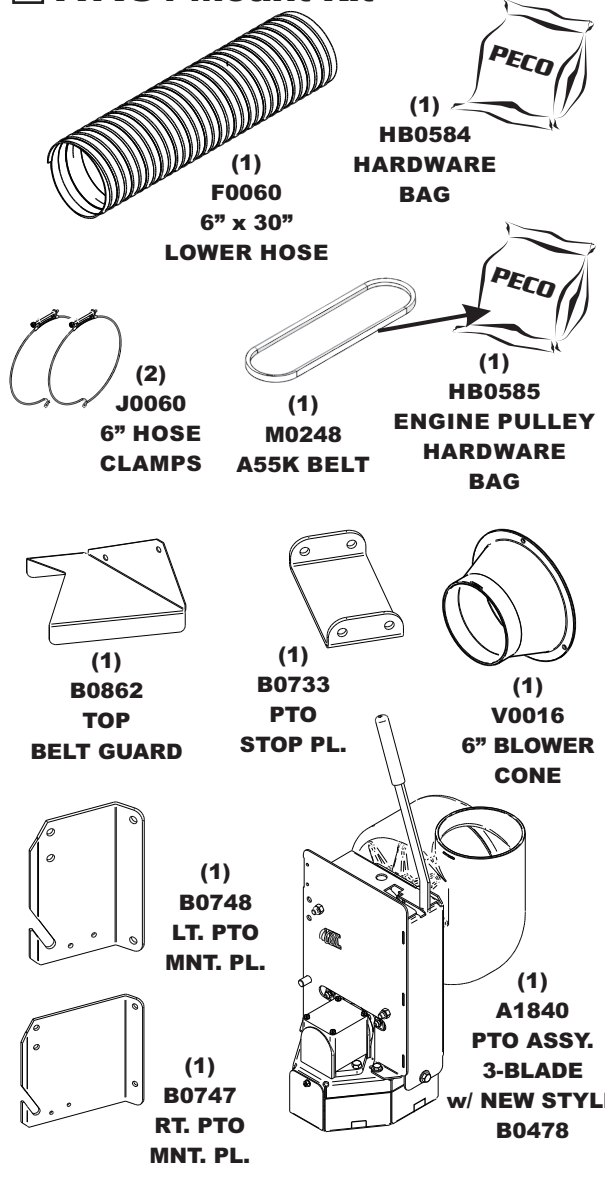

Unit Model #: 23120910

Mower & Type: Bob-Cat CRZ 942600, 942601, 942602 / XRZ 942610, 942611, 942612 / XRZ Pro 942620, 942621, 942622

Engine Type: Kawasaki FR600V, FR651V, FR691V, FR730V

Deck Size & Type: 48", 52" & 61" TufDeck

Vac Type: 9 Cu. Ft. Pro 2+ Bagger

Owner's Manual: Q0472

Drive Type: PTO Driven

Revision #: Changed Belt To A55K - JPS 10/10/18

Fits Year(s): 2013 - Newer

A1953 Vac Kit

A1954 Mount Kit

A1955 Boot Kit

A2119 Weight Kit / Left Caster

A2120 Weight Kit / Right Caster