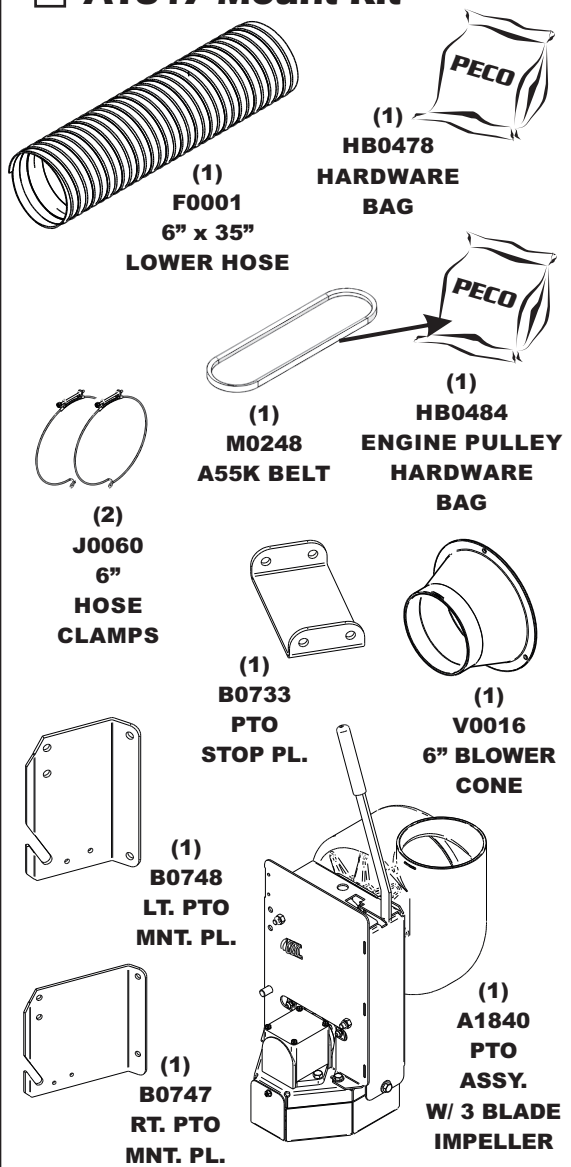

☐ A1847 Mount Kit