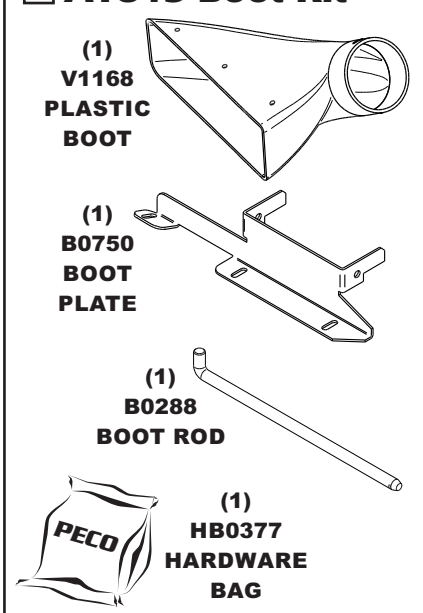

☐ A1845 Boot Kit