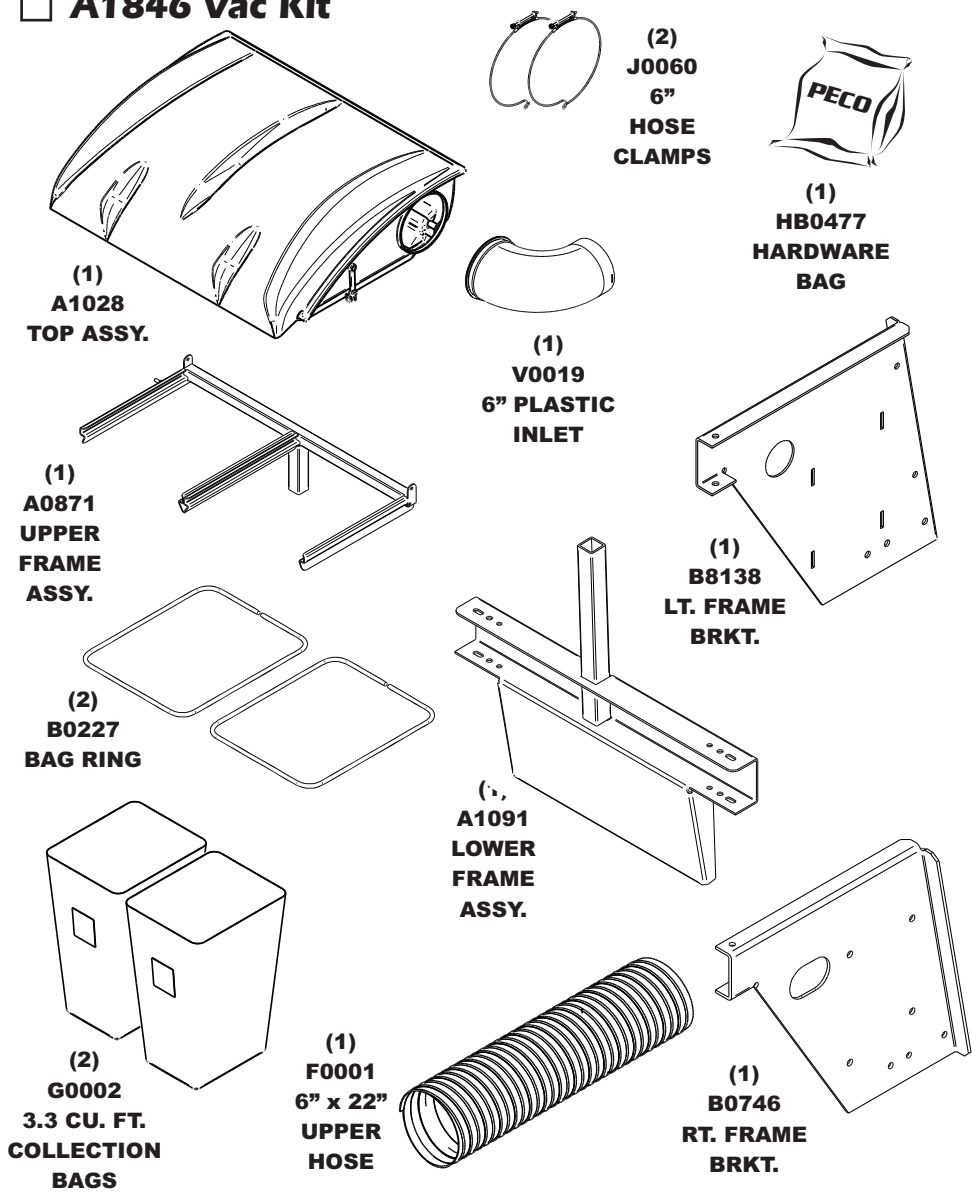

☐ A1846 Vac Kit