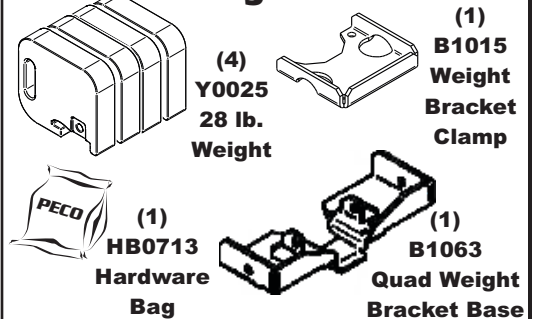

Drive Type: PTO-C (4-Blade)

Revision #: 2 - Updated Model Year - 9/6/2017 | Updated Weight Kit - 5/30/2018

Fits Year(s): 2013 - 2018

A1988 Vac Kit

A1925 Mount Kit

A1929 Boot Kit

A2162 Quad Weight Kit / Single Caster