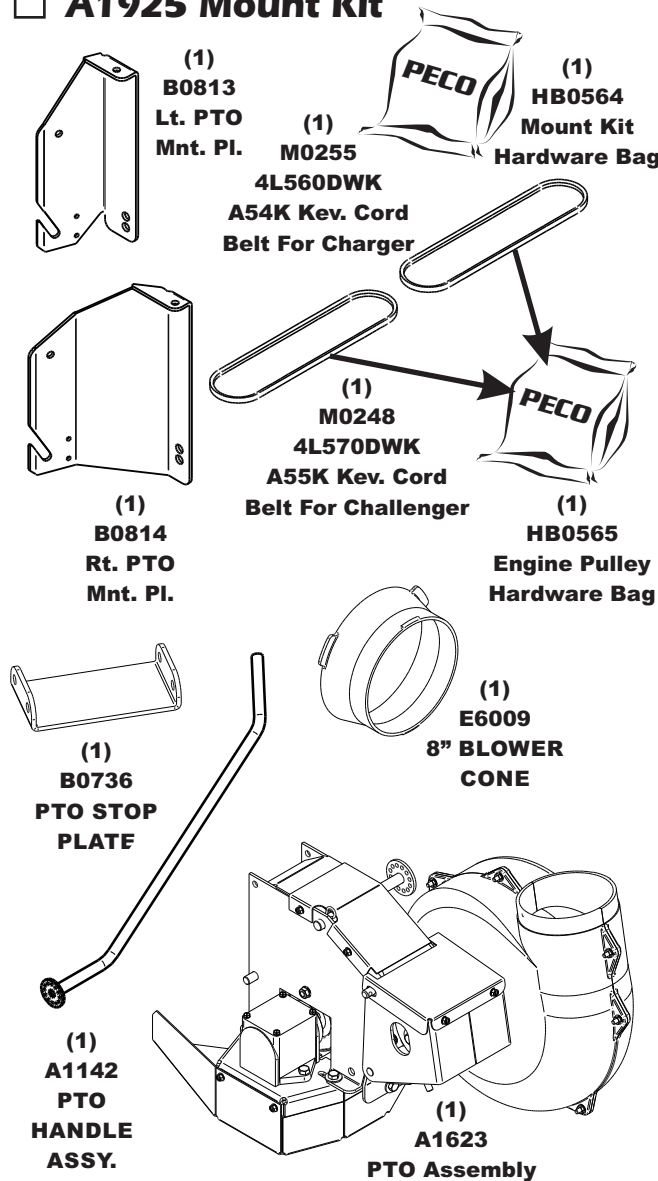

Unit Model #: 49621204

Mower: Country Clipper

Owner's Manual: Q0484

Mower Type: Charger

Engine Type: Kawasaki FX801V & Kohler 27HP

Deck Size: 52" & 60"

Vac Type: Pro 12

Deck Type:

Drive Type: PTO-C (4-Blade)

Revision #: 2 - Updated Model Year - 9/6/2017 | Updated Weight Kit - 5/30/2018

Fits Year(s): 2013 - 2018

A1988 Vac Kit

A1925 Mount Kit

A1929 Boot Kit

A2162 Quad Weight Kit / Single Caster

A2121 Dual Weight Kit / Single Caster