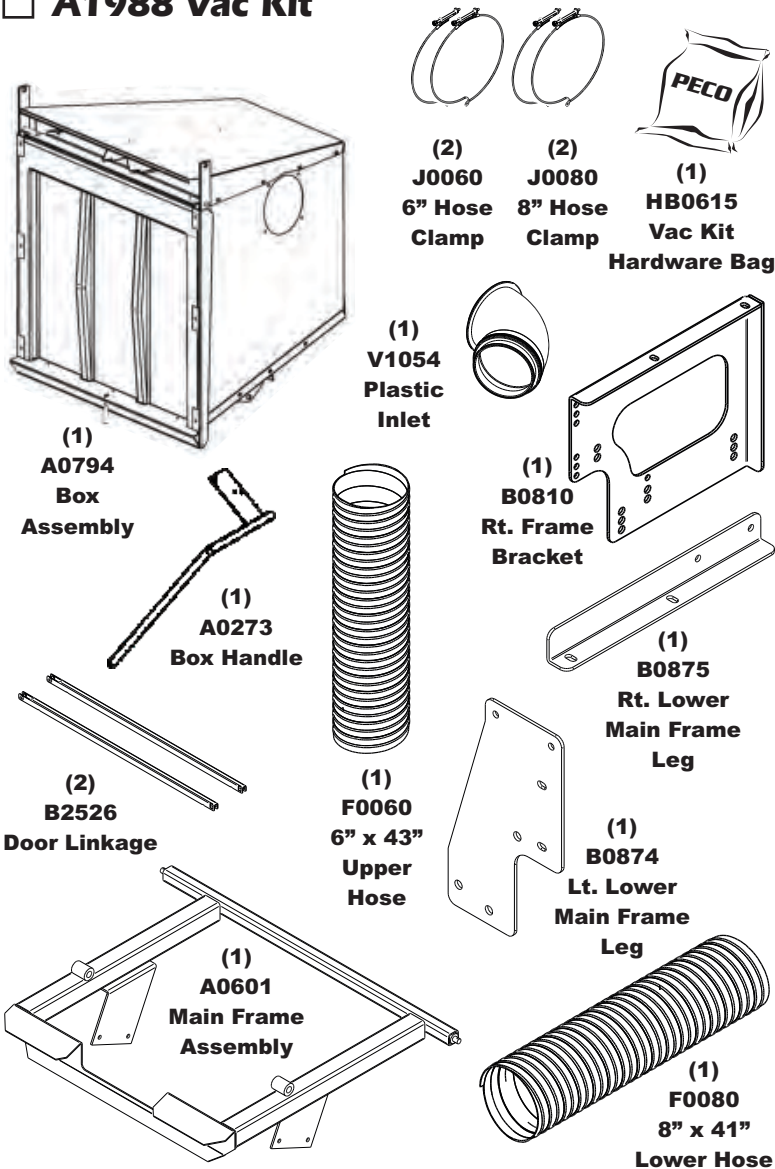

Unit Model #: 49621204

Mower: Country Clipper

Owner's Manual: Q0484

Mower Type: Charger

Engine Type: Kawasaki FX801V & Kohler 27HP

Deck Size: 52" & 60"

Vac Type: Pro 12

Deck Type:

Drive Type: PTO-C (4-Blade)

Revision #: 2 - Updated Model Year - 9/6/2017 | Updated Weight Kit - 5/30/2018

Fits Year(s): 2013 - 2018

A1988 Vac Kit

A1925 Mount Kit

A1929 Boot Kit

A2162 Quad Weight Kit / Single Caster

A2121 Dual Weight Kit / Single Caster