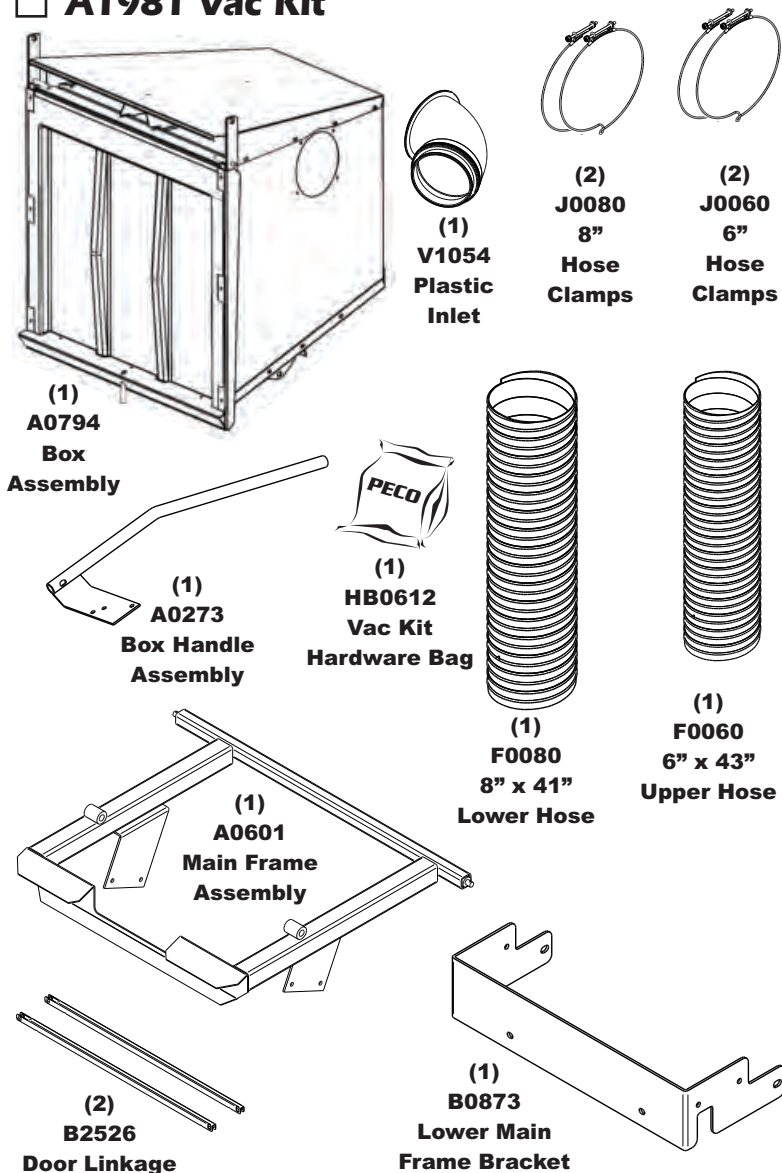

**Unit Model #: 49621203**

**Mower & Type:** Country Clipper Boss XL

**Engine Type:** 25.5HP Kawasaki FX801V, 35HP Kawasaki FX1000V, 27 & 29HP Kohler Command

**Deck Size & Type:** 60"

**Vac Type:** Pro 12

**Owner's Manual:** Q0481

**Drive Type:** PTO Driven

**Revision #:** 1 - Updated Model Year - 9/6/2017

**Fits Year(s):** 2013 - 2017

**A1981 Vac Kit**

**A1211 Mount Kit**

**A1929 Boot Kit**

**A1996 Weight Kit**