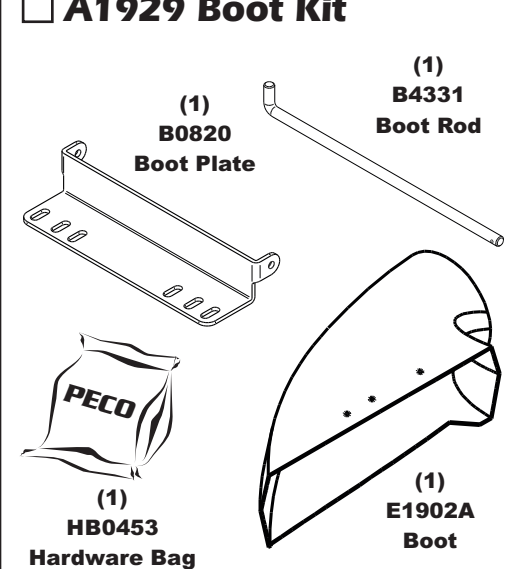

**Unit Model #: 49621203**

**Mower & Type:** Country Clipper Boss XL

**Engine Type:** 25.5HP Kawasaki FX801V, 35HP Kawasaki FX1000V, 27 & 29HP Kohler Command

**Deck Size & Type:** 60"

**Vac Type:** Pro 12

**Owner's Manual:** Q0481

**Drive Type:** PTO Driven

**Revision #:** 1 - Updated Model Year - 9/6/2017

**Fits Year(s):** 2013 - 2017

**A1981 Vac Kit**

**A1211 Mount Kit**

**A1929 Boot Kit**

**A1996 Weight Kit**