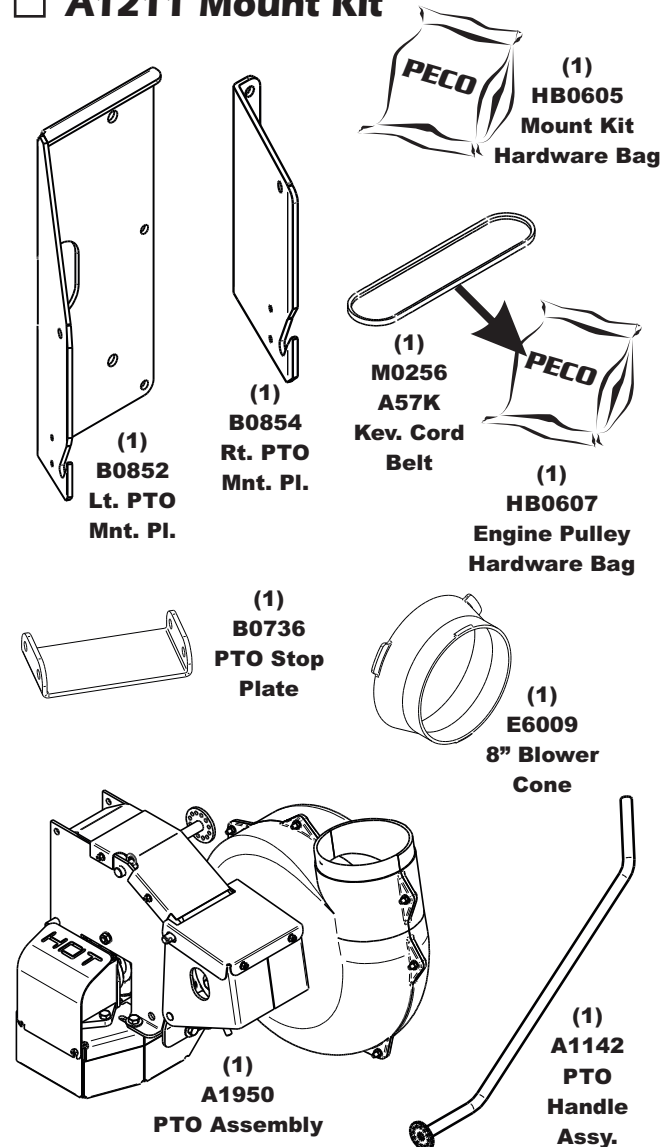

**Unit Model #: 49621203**

**Mower & Type:** Country Clipper Boss XL

**Engine Type:** 25.5HP Kawasaki FX801V, 35HP Kawasaki FX1000V, 27 & 29HP Kohler Command

**Deck Size & Type:** 60"

**Vac Type:** Pro 12

**Owner's Manual:** Q0481

**Drive Type:** PTO Driven

**Revision #:** 1 - Updated Model Year - 9/6/2017

**Fits Year(s):** 2013 - 2017

**A1981 Vac Kit**

**A1211 Mount Kit**

**A1929 Boot Kit**

**A1996 Weight Kit**