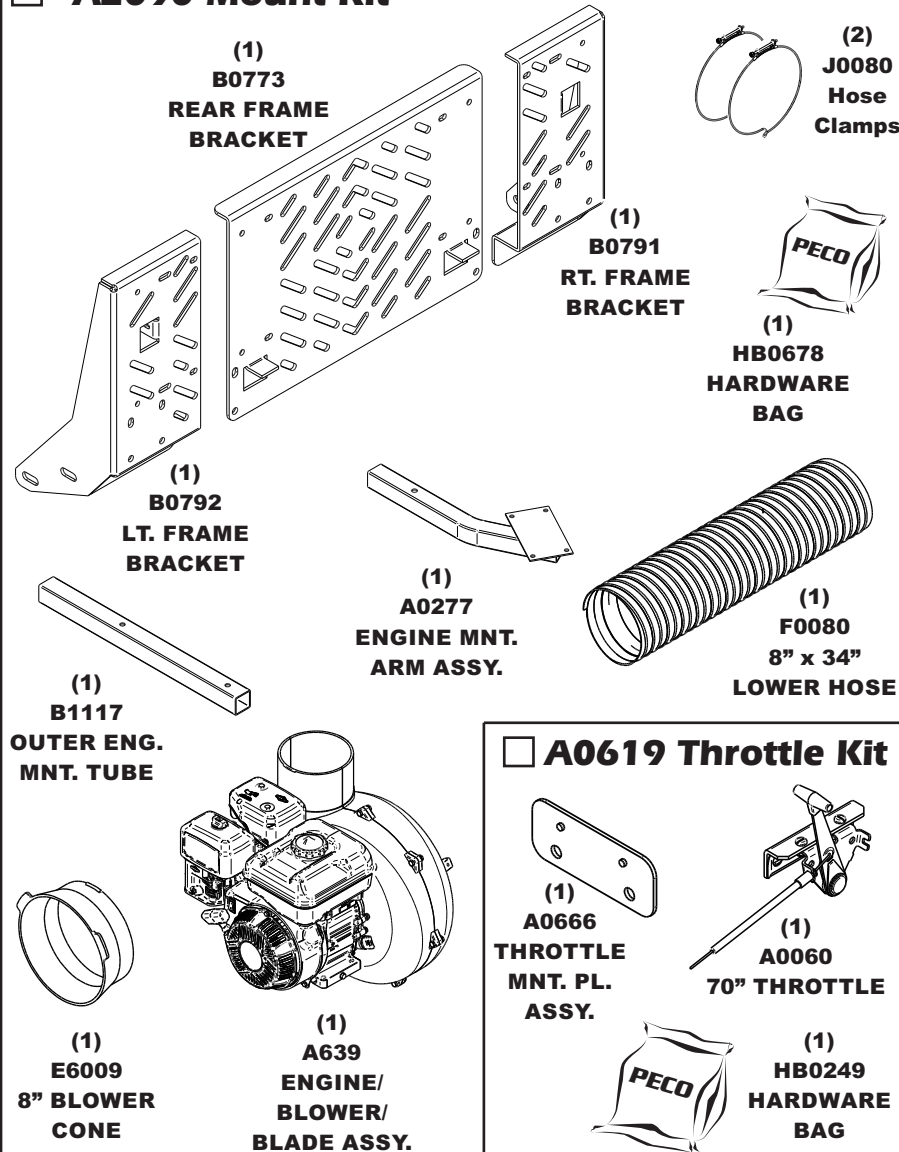

Unit Model #: 38621243

Mower: Dixie Chopper

Owner's Manual: Q0509

Mower Type: Silver Eagle 2772KW, 2772EFI,

Engine Type: Fits All Engine Models

Deck Size: 72"

Vac Type: 12 Cu. Ft. Pro 12 DFS

Revision #: Initial Release 8/4/2016

Drive Type: Briggs & Stratton 6.5HP Vanguard

Fits Year(s): 2015 - 2017

A2091 Vac Kit

A2090 Mount Kit

A0619 Throttle Kit

A1922 Boot Kit

A1879 Weight Kit