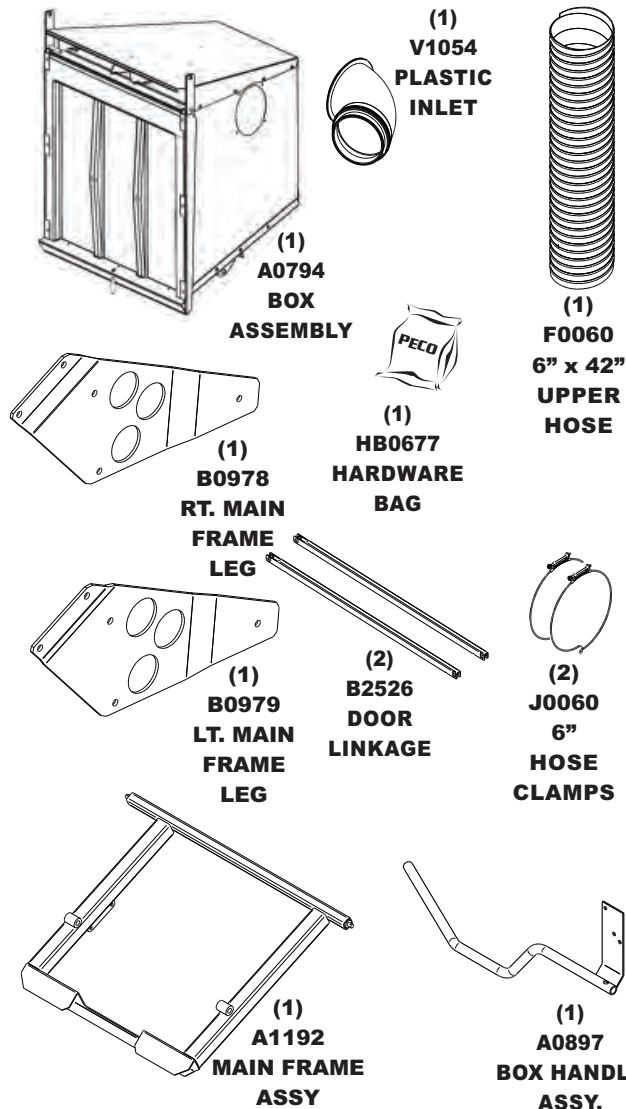

Unit Model #: 38621243

Mower: Dixie Chopper

Owner's Manual: Q0509

Mower Type: Silver Eagle 2772KW, 2772EFI,

Engine Type: Fits All Engine Models

Deck Size: 72"

Vac Type: 12 Cu. Ft. Pro 12 DFS

Revision #: Initial Release 8/4/2016

Drive Type: Briggs & Stratton 6.5HP Vanguard

Fits Year(s): 2015 - 2017

A2091 Vac Kit

A2090 Mount Kit

A0619 Throttle Kit

A1922 Boot Kit

A1879 Weight Kit