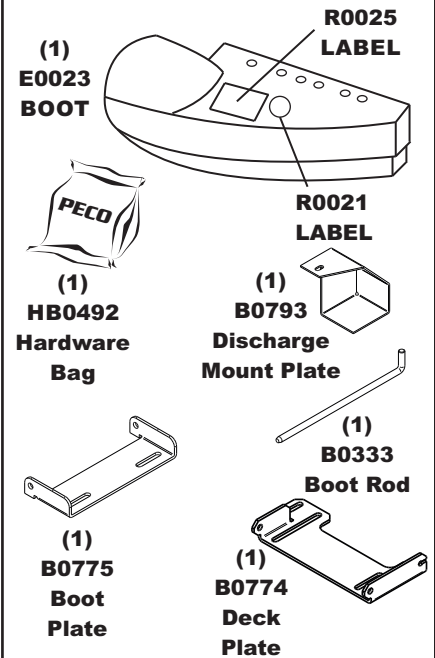

Unit Model #: 38621243

Mower: Dixie Chopper

Owner's Manual: Q0509

Mower Type: Silver Eagle 2772KW, 2772EFI,

Engine Type: Fits All Engine Models

Deck Size: 72"

Vac Type: 12 Cu. Ft. Pro 12 DFS

Revision #: Initial Release 8/4/2016

Drive Type: Briggs & Stratton 6.5HP Vanguard

Fits Year(s): 2015 - 2017

A2091 Vac Kit

A2090 Mount Kit

A0619 Throttle Kit

A1922 Boot Kit

A1879 Weight Kit