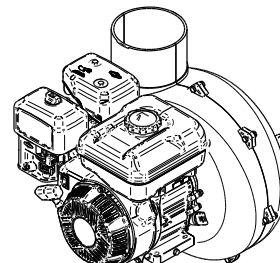

(1)  
A1156  
61" RIGHT HAND  
BAFFLE  
ASSEMBLY

**A1856 Mount Kit**

(1)  
F0007  
8" x 39"  
LOWER HOSE

(1)  
E6009  
8" BLOWER  
CONE

(1)  
HB0482  
HARDWARE  
BAG

(1)  
B0729 - Rev. 1  
Left Lower  
Frame Plate

(1)  
B1117  
OUTER ENG.  
MNT. TUBE

(1)  
A1824  
ENGINE MNT.  
ARM ASSY.

(2)  
J0080  
8" HOSE  
CLAMPS

(1)  
B0730 - Rev. 1  
Right Lower  
Frame Plate

(1)  
B0890  
Heat Shield

(1)  
B0728  
REAR LWR.  
FRAME PL.

(1)  
A639  
ENGINE/  
BLOWER/  
BLADE ASSY.

**A0619 Throttle Kit**

(1)  
A0666  
THROTTLE  
MNT. PL.  
ASSY.

(1)  
A0060  
70" THROTTLE

(1)  
HB0249  
HARDWARE  
BAG

**A0683 Weight Kit**

(1)  
B2220  
27" WEIGHT  
BAR