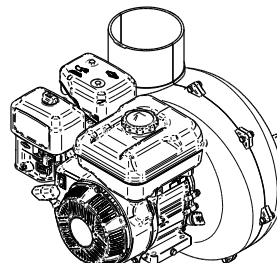

A1855 Mount Kit

(1)
F0007
8" x 39"
LOWER HOSE

(1)
E6009
8" BLOWER
CONE

(1)
HB0482
HARDWARE
BAG

(1)
B0729 - Rev. 1
Left Lower
Frame Plate

(1)
B1117
OUTER ENG.
MNT. TUBE

(1)
A1824
ENGINE MNT.
ARM ASSY.

(2)
J0080
8" HOSE
CLAMPS

(1)
B0730 - Rev. 1
Right Lower
Frame Plate

(1)
B0890
Heat Shield

(1)
B0728
REAR LWR.
FRAME PL.

(1)
A602
ENGINE/
BLOWER/
BLADE ASSY.

A0619 Throttle Kit

(1)
A0666
THROTTLE
MNT. PL.
ASSY.

(1)
A0060
70" THROTTLE