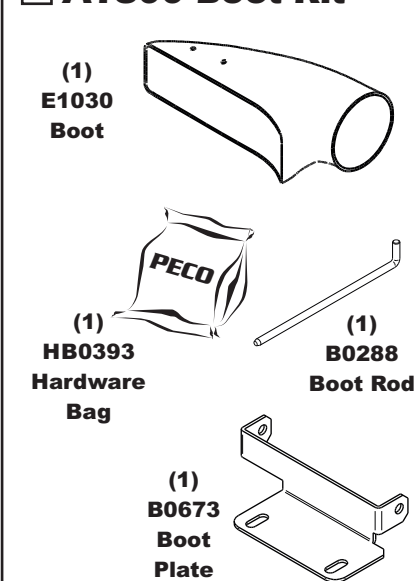

Vac Type: 12 Cu. Ft. Pro 12 DFS

Deck Type: DuraDeck

Drive Type: Briggs & Stratton 6.5HP Vanguard

Revision #: Final Release 3/7/13

Fits Year(s): 2012 - 2013

A1884 Vac Kit

A1895 Mount Kit

A1800 Boot Kit

A0619 Throttle Kit

A1729 Weight Kit