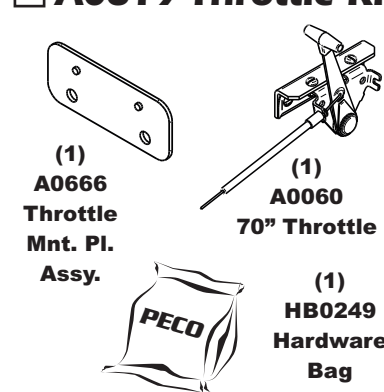

☐ A0619 Throttle Kit