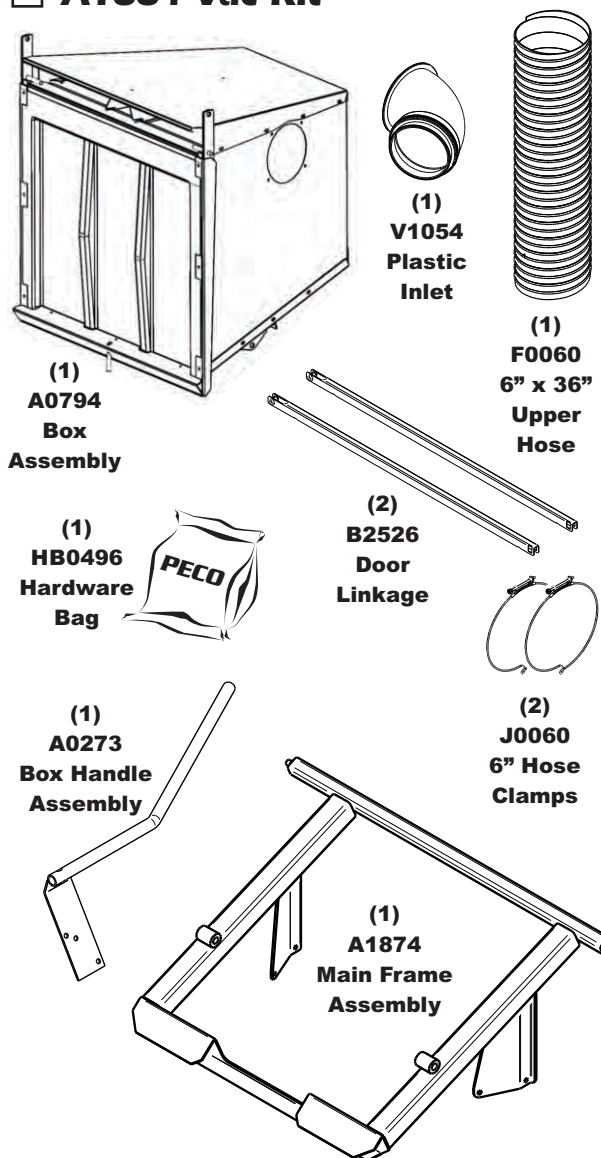

Unit Model #: 23621224

Mower & Type: Bob-Cat ProCat SE (H & J-Series) & Predator Pro (J-Series)

Owner's Manual: Q0446

Mower Model: 942520H-J, 942521H-J, 942522H-J, 942523H-J, 942514J, 942515J

Deck Size: 52" & 61"

Vac Type: 12 Cu. Ft. Pro 12 DFS

Deck Type: DuraDeck

Drive Type: Briggs & Stratton 6.5HP Vanguard

Revision #: Final Release 3/7/13

Fits Year(s): 2012 - 2013

A1884 Vac Kit

A1895 Mount Kit

A1800 Boot Kit

A0619 Throttle Kit

A1729 Weight Kit