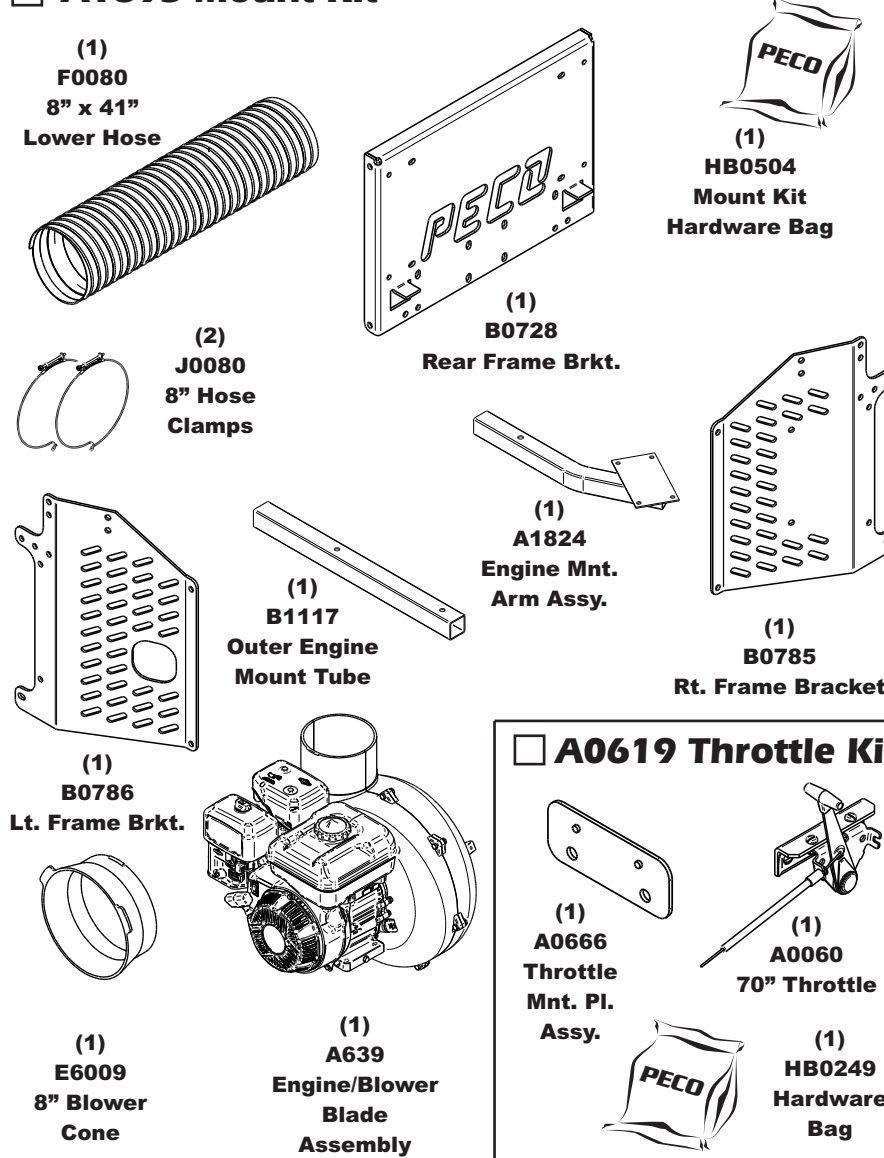

Vac Type: 12 Cu. Ft. Pro 12 DFS

Deck Type: DuraDeck

Drive Type: Briggs & Stratton 6.5HP Vanguard

Revision #: Final Release 3/7/13

Fits Year(s): 2012 - 2013

A1884 Vac Kit

A1895 Mount Kit

A1800 Boot Kit

A0619 Throttle Kit

A1729 Weight Kit