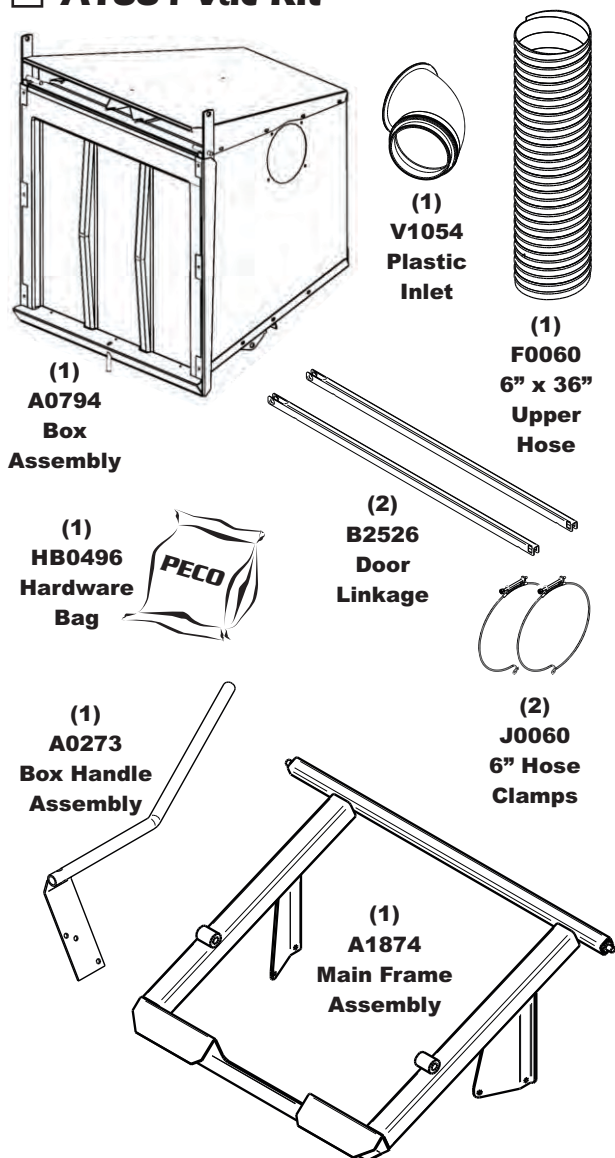

# Unit Model #: 23621223

**Mower & Type:** Bob-Cat ProCat SE (H & J-Series) & Predator Pro (J-Series)

**Owner's Manual:** Q0446

**Mower Model:** 942520H-J, 942521H-J, 942522H-J, 942523H-J, 942514J, 942515J

**Deck Size:** 52" & 61"

**Vac Type:** 12 Cu. Ft. Pro 12 DFS

**Deck Type:** DuraDeck

**Drive Type:** Briggs and Stratton 900 Series

**Revision #:** Final Release 3/7/13

**Fits Year(s):** 2012 - 2013

## A1884 Vac Kit