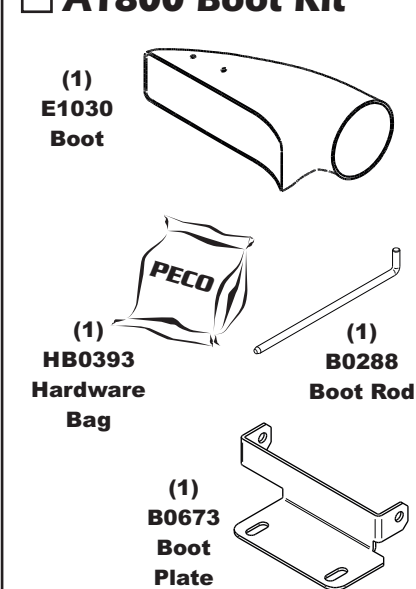

Unit Model #: 23621222

Mower & Type: Bob-Cat ProCat SE (H & J-Series) & Predator Pro (J-Series)

Owner's Manual: Q0446

Mower Model: 942520H-J, 942521H-J, 942522H-J, 942523H-J, 942514J, 942515J

Deck Size: 52" & 61"

Vac Type: 12 Cu. Ft. Pro 12 DFS

Deck Type: DuraDeck

Drive Type: PTO Drive

Revision #: Final Release 10/18/2012

Fits Year(s): 2012 - 2013

☐ A1884 Vac Kit

☐ A1886 Mount Kit

☐ A1800 Boot Kit

☐ A1729 Weight Kit