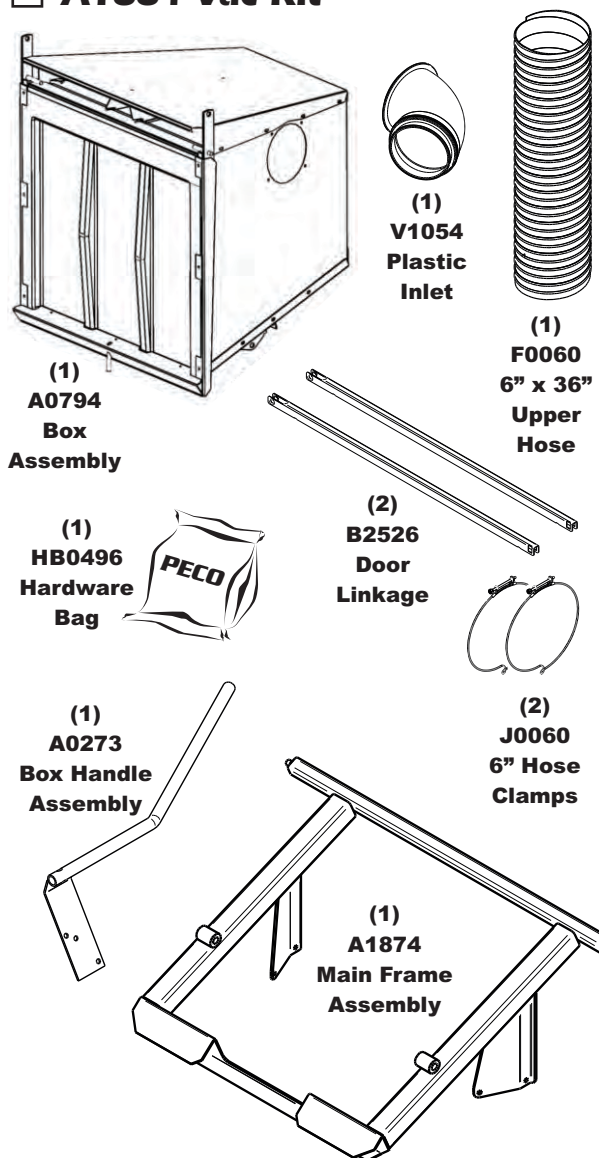

Unit Model #: 23621222

Mower & Type: Bob-Cat ProCat SE (H & J-Series) & Predator Pro (J-Series)

Owner's Manual: Q0446

Mower Model: 942520H-J, 942521H-J, 942522H-J, 942523H-J, 942514J, 942515J

Deck Size: 52" & 61"

Vac Type: 12 Cu. Ft. Pro 12 DFS

Deck Type: DuraDeck

Drive Type: PTO Drive

Revision #: Final Release 10/18/2012

Fits Year(s): 2012 - 2013

☐ A1884 Vac Kit

☐ A1886 Mount Kit

☐ A1800 Boot Kit

☐ A1729 Weight Kit