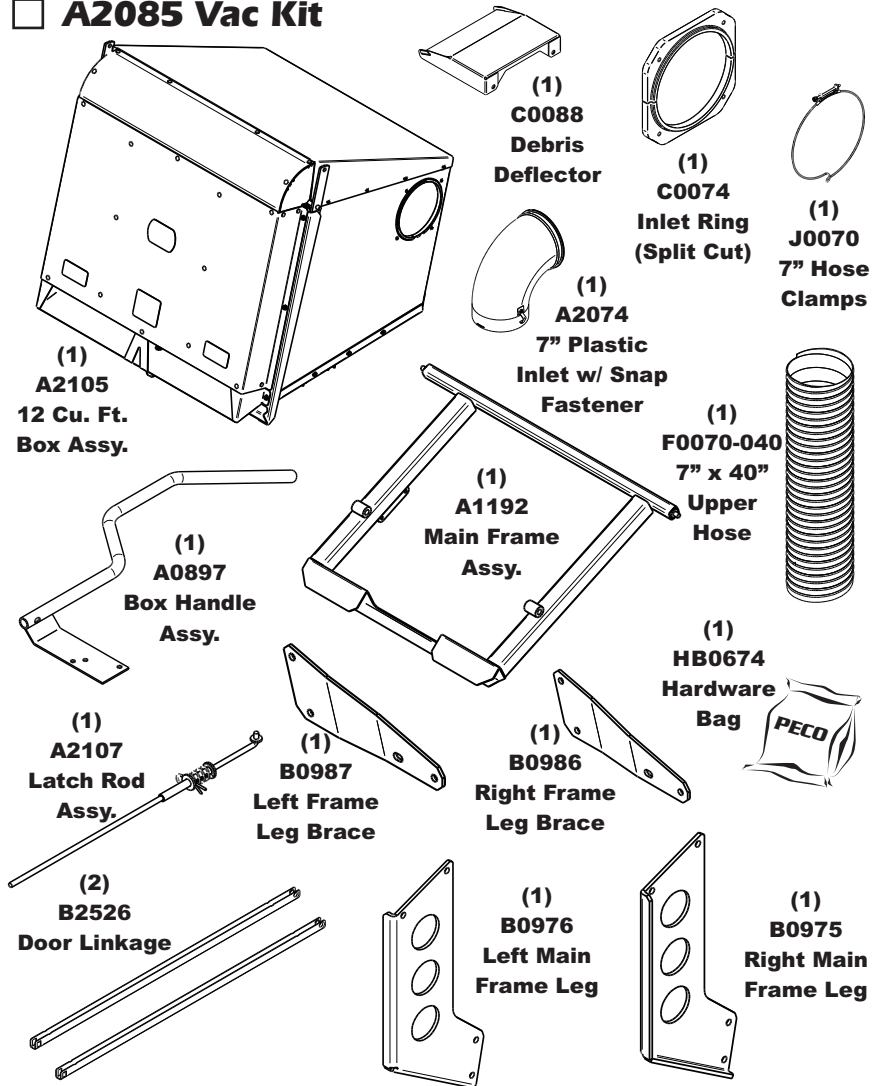

Unit Model #: 59A30051150 (21651217)

Mower & Type: Cub Cadet Pro Z 500, 700 & 900 Series

Mower Models: Pro Z 554L, Pro Z 560L, Pro Z 554S, Pro Z 560S, Pro Z 760L, Pro Z 760S, Pro Z 960L & Pro Z 960S

Owner's Manual: Q0508

Vac/Drive Type: P12 (12 Cu. Ft.) PTO-X Driven

Revision #:

Fits Year(s): 2016 & Newer

L Series Mowers Require Weight Kit 59B30037150 (A1149) - Not Included On Pack

A2085 Vac Kit

A2080 Mount Kit

A2066 Boot Kit