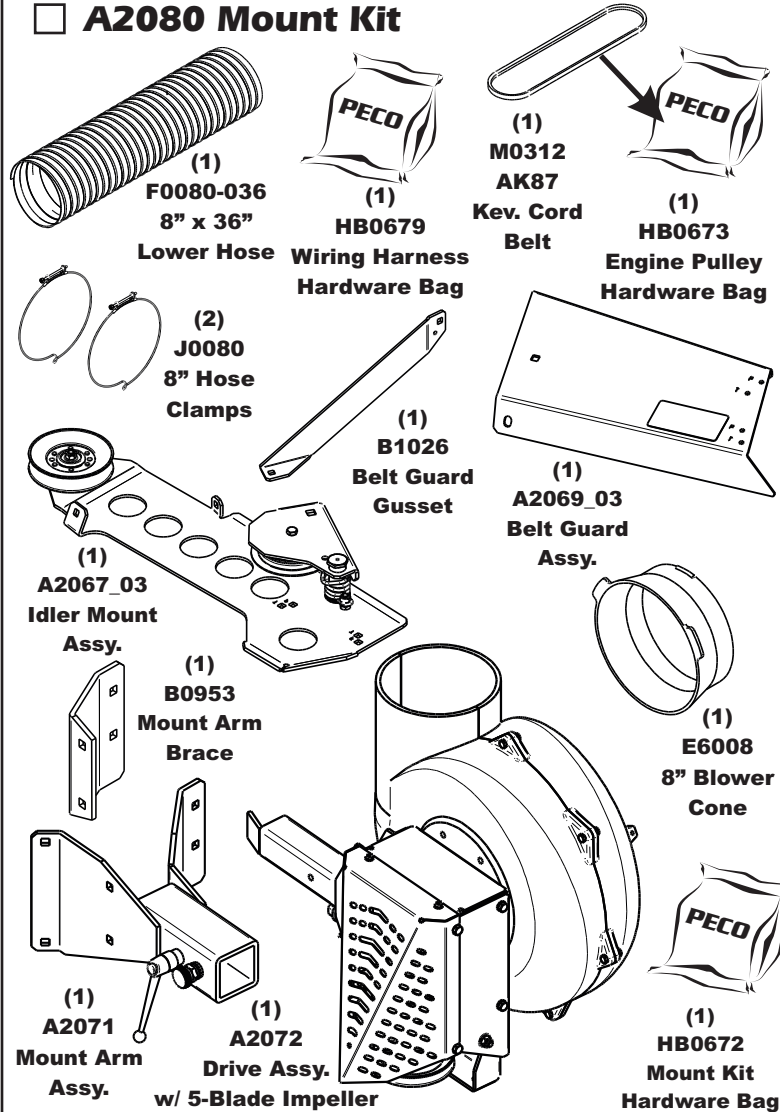

Unit Model #: 59A30051150 (21651217)

Mower & Type: Cub Cadet Pro Z 500, 700 & 900 Series

Mower Models: Pro Z 554L, Pro Z 560L, Pro Z 554S, Pro Z 560S, Pro Z 760L, Pro Z 760S, Pro Z 960L & Pro Z 960S

Owner's Manual: Q0508

Vac/Drive Type: P12 (12 Cu. Ft.) PTO-X Driven

Revision #:

Fits Year(s): 2016 & Newer

L Series Mowers Require Weight Kit 59B30037150 (A1149) - Not Included On Pack

A2085 Vac Kit

A2080 Mount Kit

A2066 Boot Kit