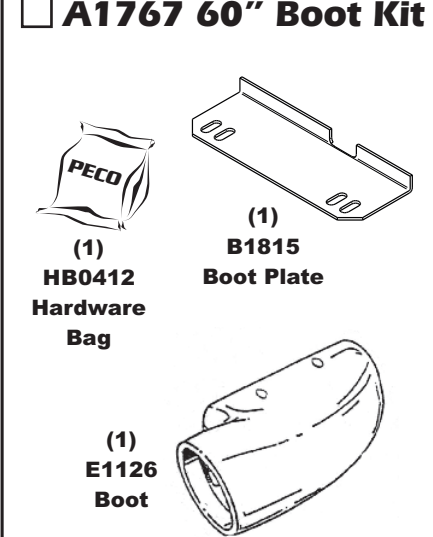

**Unit Model #: 06621252**

**Mower & Type:** John Deere Z930M & Z930R

**Engine Type:** Kawasaki FX801V

**Deck Size & Type:** 60" 7 Iron II - Commercial

**Vac Type:** Pro 12 DFS (12 Cu. Ft.)

**Owner's Manual:** Q0476

**Drive Type:** PTO Driven

**Revision #:** Final Release 10/31/2013

**Fits Year(s):** 2013 & Newer

**A1967 Vac Kit**

**A1977 Mount Kit**

**A1767 60" Boot Kit**

**A2140 Weight Kit**