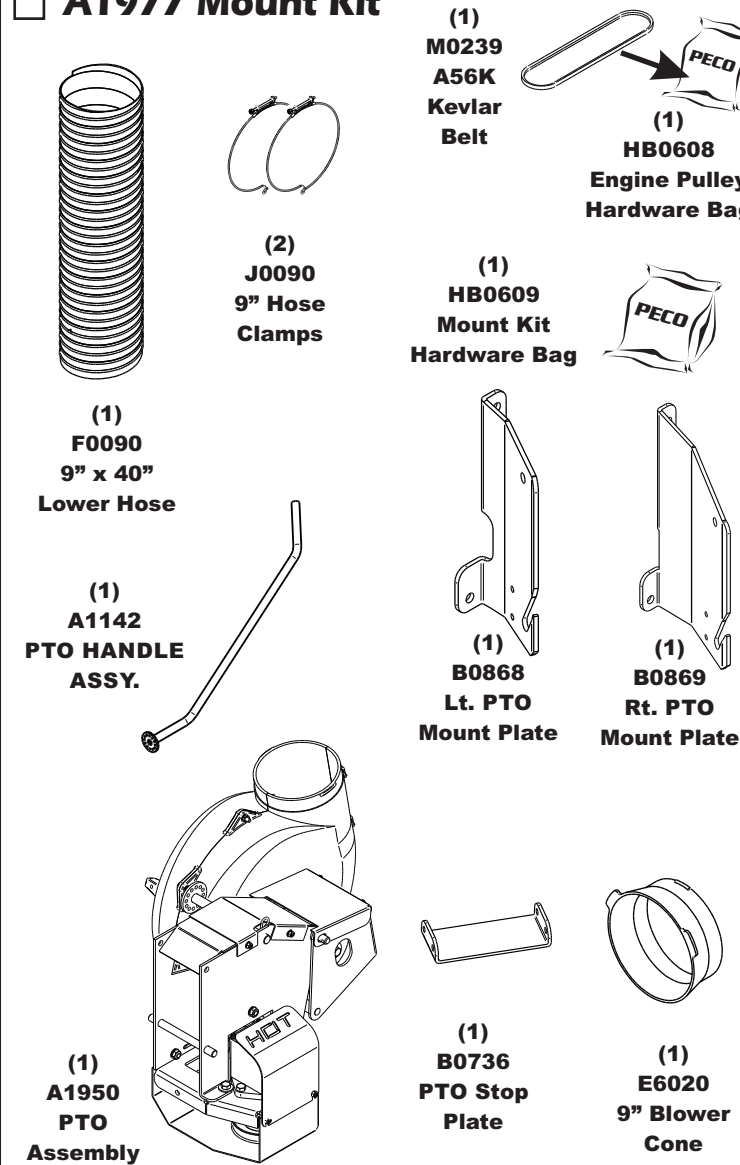

**Unit Model #: 06621252**

**Mower & Type:** John Deere Z930M & Z930R

**Engine Type:** Kawasaki FX801V

**Deck Size & Type:** 60" 7 Iron II - Commercial

**Vac Type:** Pro 12 DFS (12 Cu. Ft.)

**Owner's Manual:** Q0476

**Drive Type:** PTO Driven

**Revision #:** Final Release 10/31/2013

**Fits Year(s):** 2013 & Newer

**A1967 Vac Kit**

**A1977 Mount Kit**

**A1767 60" Boot Kit**

**A2140 Weight Kit**