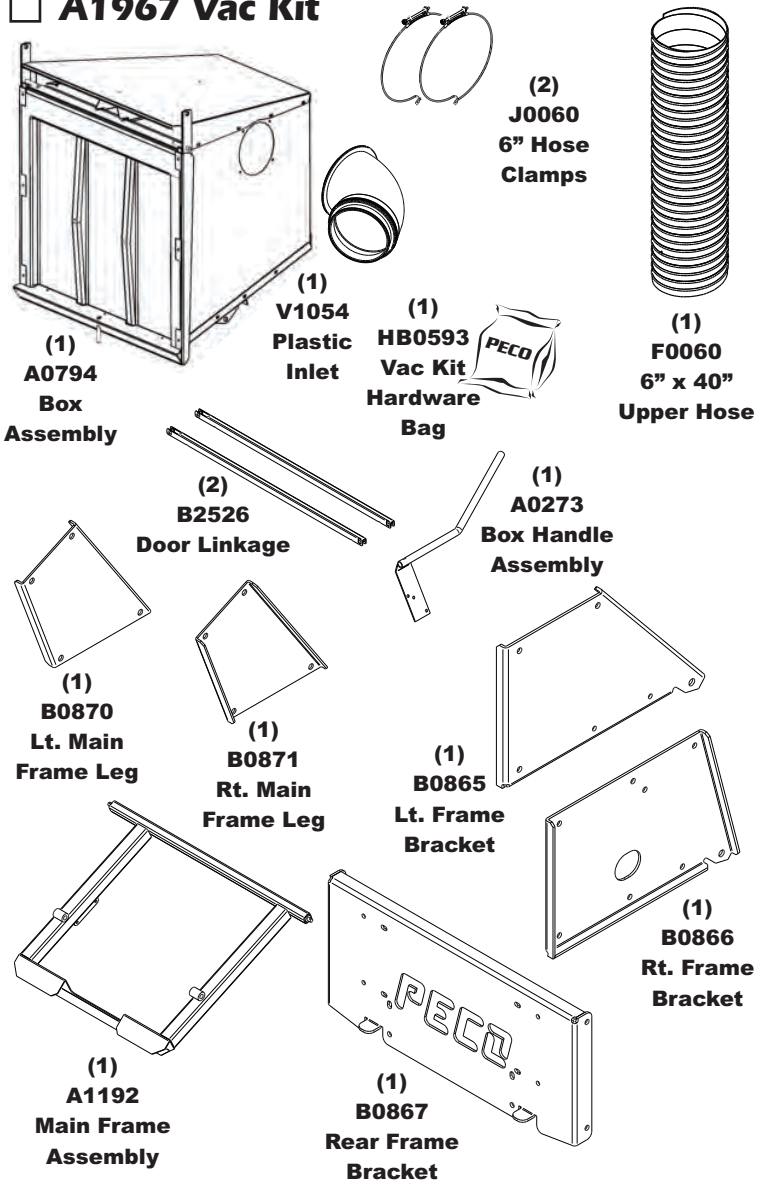

**Unit Model #: 06621252**

**Mower & Type:** John Deere Z930M & Z930R

**Engine Type:** Kawasaki FX801V

**Deck Size & Type:** 60" 7 Iron II - Commercial

**Vac Type:** Pro 12 DFS (12 Cu. Ft.)

**Owner's Manual:** Q0476

**Drive Type:** PTO Driven

**Revision #:** Final Release 10/31/2013

**Fits Year(s):** 2013 & Newer

**A1967 Vac Kit**

**A1977 Mount Kit**

**A1767 60" Boot Kit**

**A2140 Weight Kit**