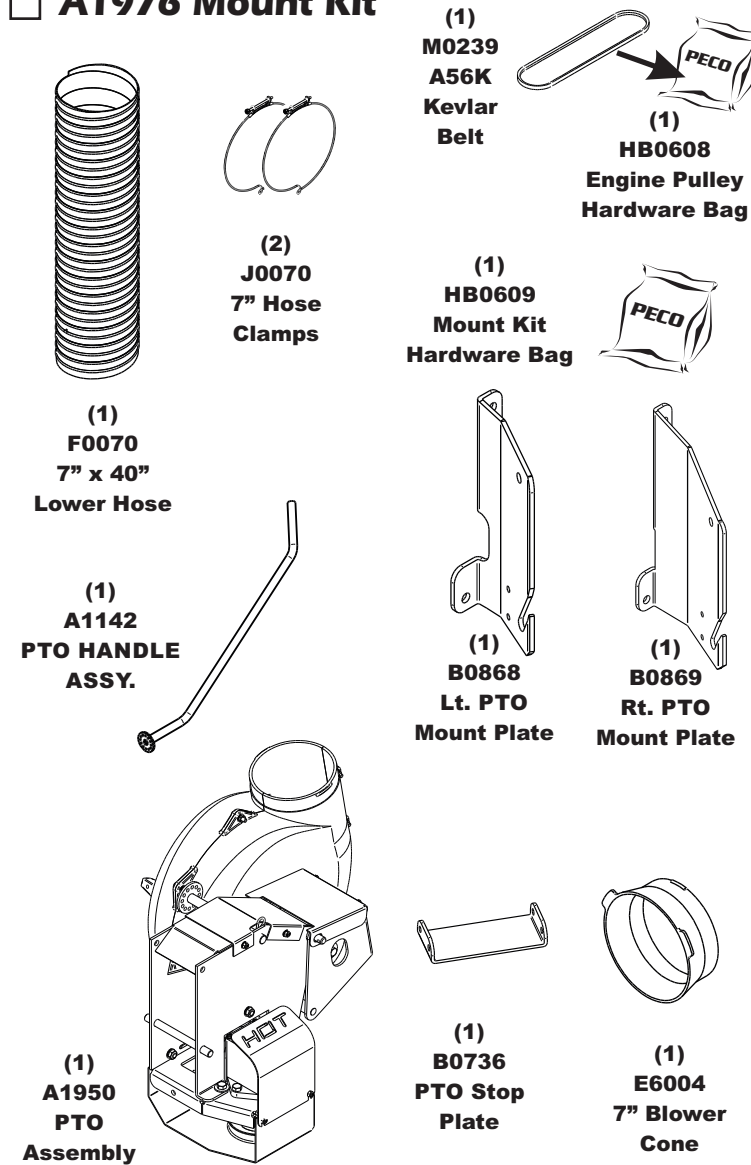

Unit Model #: 06621251

Mower & Type: John Deere Z930R

Engine Type: Kawasaki FX801V

Deck Size & Type: 54" 7 Iron II - Commercial

Vac Type: Pro 12 DFS (12 Cu. Ft.)

Owner's Manual: Q0476

Drive Type: PTO Driven

Revision #: Final Release 10/31/2013

Fits Year(s): 2013 & Newer

A1967 Vac Kit

A1976 Mount Kit

A1771 54" Boot Kit

A2140 Weight Kit