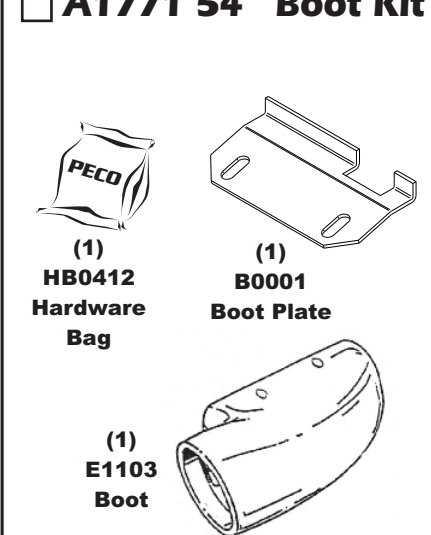

Unit Model #: 06621251

Mower & Type: John Deere Z930R

Engine Type: Kawasaki FX801V

Deck Size & Type: 54" 7 Iron II - Commercial

Vac Type: Pro 12 DFS (12 Cu. Ft.)

Owner's Manual: Q0476

Drive Type: PTO Driven

Revision #: Final Release 10/31/2013

Fits Year(s): 2013 & Newer

A1967 Vac Kit

A1976 Mount Kit

A1771 54" Boot Kit

A2140 Weight Kit