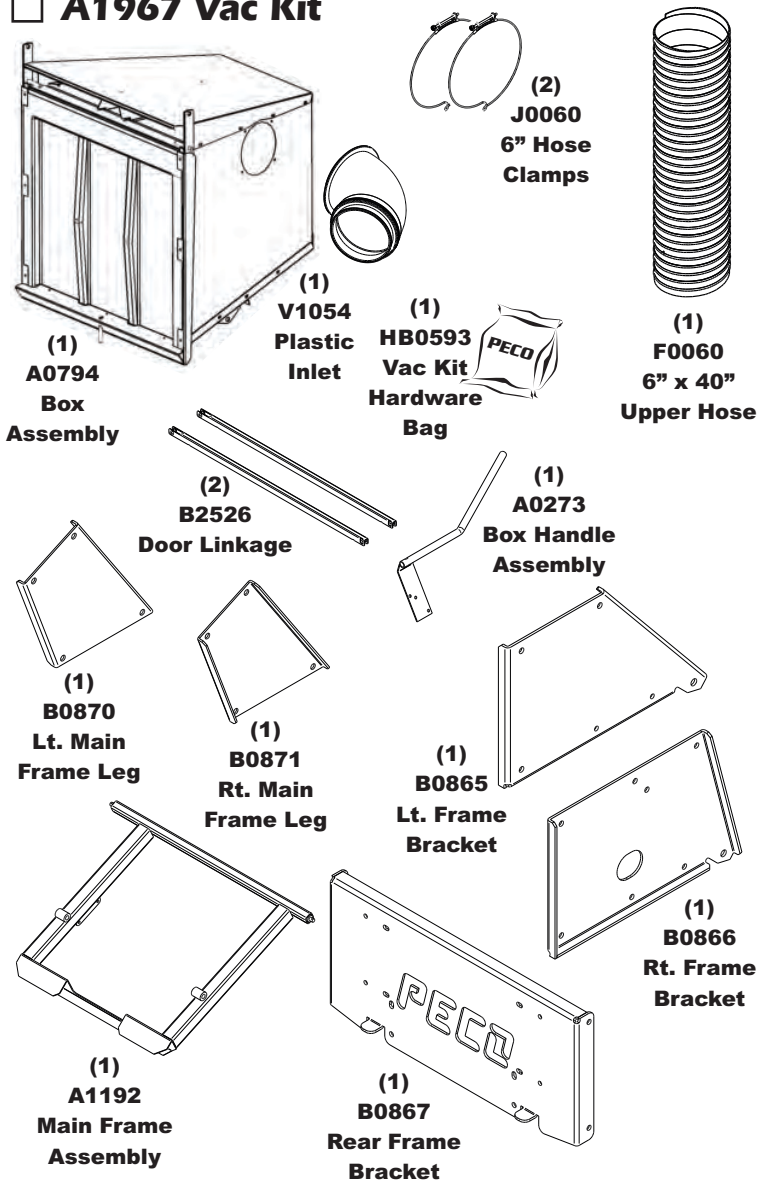

Unit Model #: 06621251

Mower & Type: John Deere Z930R

Engine Type: Kawasaki FX801V

Deck Size & Type: 54" 7 Iron II - Commercial

Vac Type: Pro 12 DFS (12 Cu. Ft.)

Owner's Manual: Q0476

Drive Type: PTO Driven

Revision #: Final Release 10/31/2013

Fits Year(s): 2013 & Newer

A1967 Vac Kit

A1976 Mount Kit

A1771 54" Boot Kit

A2140 Weight Kit