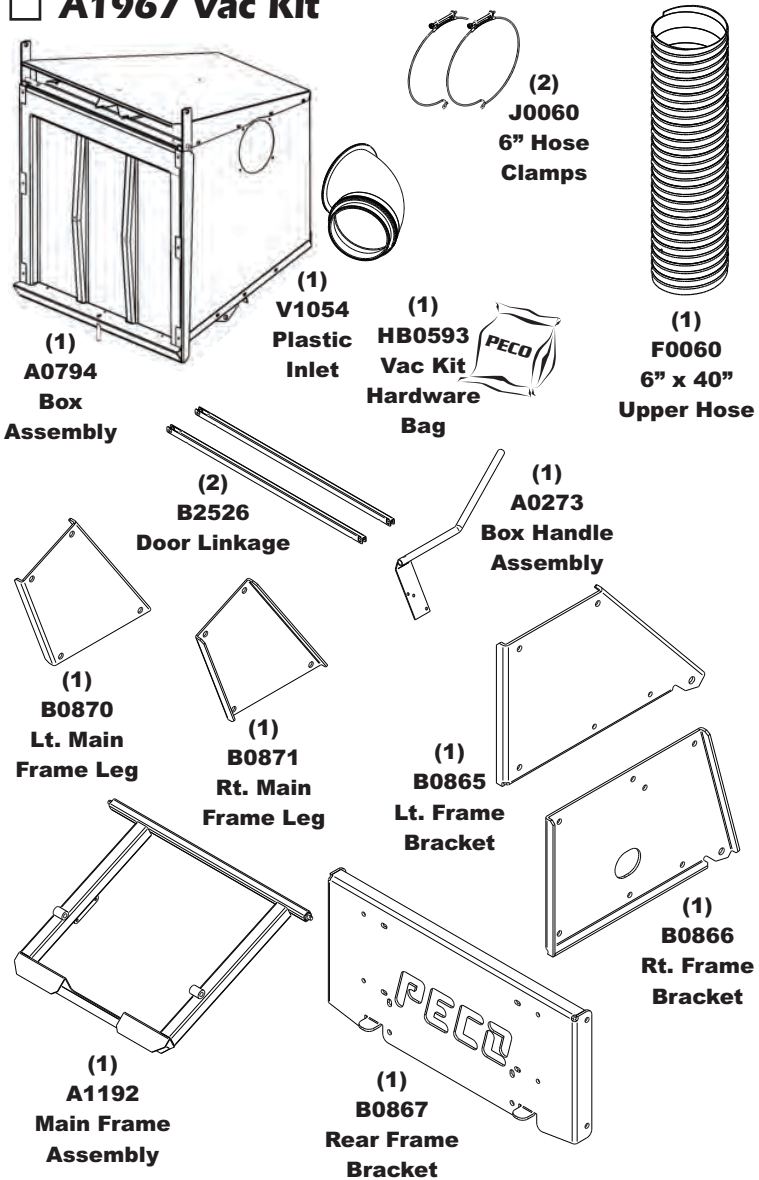

Unit Model #: 06621250

Mower & Type: John Deere Z915B

Engine Type: Kohler CV740

Deck Size & Type: 60" 7 Iron II - Commercial

Vac Type: Pro 12 DFS (12 Cu. Ft.)

Owner's Manual: Q0476

Drive Type: PTO Driven

Revision #: Final Release 10/31/2013

Fits Year(s): 2013 & Newer

A1967 Vac Kit

A1975 Mount Kit

A1767 60" Boot Kit

A2140 Weight Kit