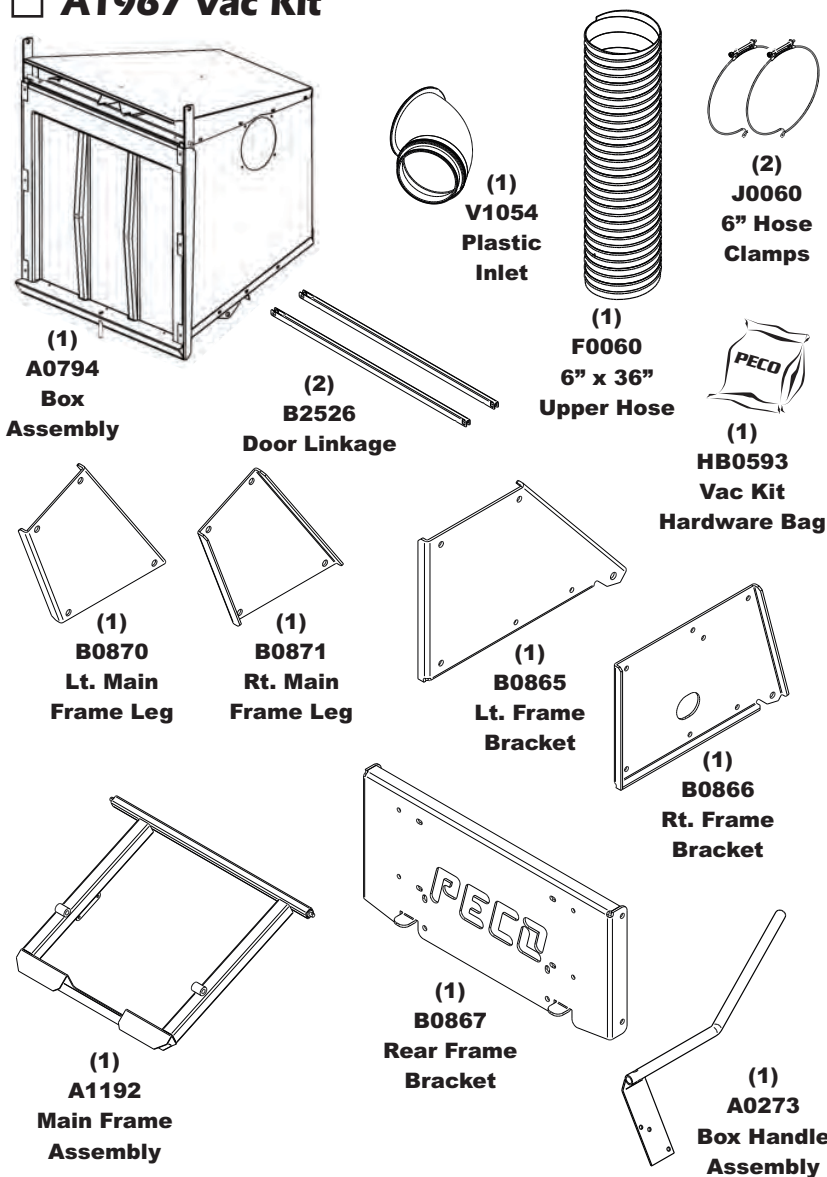

Vac Type: Pro 12 DFS (12 Cu. Ft.)

Owner's Manual: Q0476

Drive Type: Briggs & Stratton 900 Series

Revision #: Final Release 10/31/2013

Fits Year(s): 2013 & Newer

A1967 Vac Kit

A1980 Mount Kit

A1767 60" Boot Kit

A2140 Weight Kit

A0619 Throttle Kit