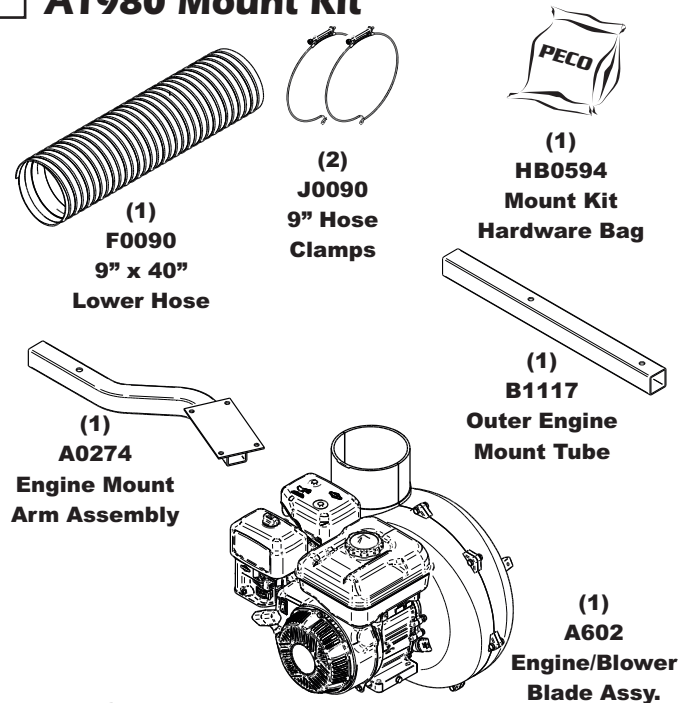

Unit Model #: 06621249

Mower & Type: John Deere Z915B, Z920M, Z925M EFI, Z930M, Z930M EFI, Z930R, Z950R, Z960R

Engine Type: Kohler - CV740, FCV740, ECV749 / Kawasaki - FX730V, FX801V, FX850V, FX921V

Deck Size & Type: 60" 7 Iron II - Commercial

Vac Type: Pro 12 DFS (12 Cu. Ft.)

Owner's Manual: Q0476

Drive Type: Briggs & Stratton 900 Series

Revision #: Final Release 10/31/2013

Fits Year(s): 2013 & Newer

A1967 Vac Kit

A1980 Mount Kit

A1767 60" Boot Kit

A2140 Weight Kit

A0619 Throttle Kit