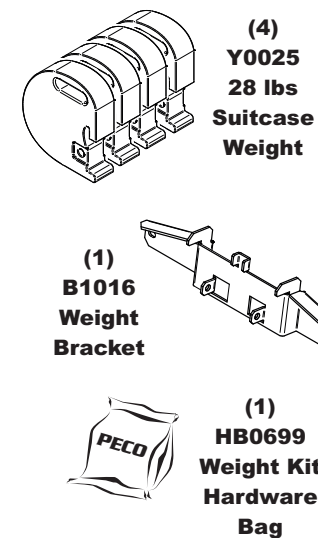

A2140 Weight Kit

A0619 Throttle Kit