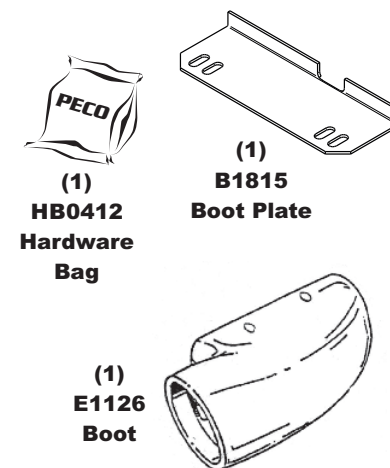

Vac Type: Pro 12 DFS (12 Cu. Ft.)

Owner's Manual: Q0476

Drive Type: Briggs & Stratton 900 Series

Revision #: Final Release 10/31/2013

Fits Year(s): 2013 & Newer

A1967 Vac Kit

A1980 Mount Kit

A1767 60" Boot Kit