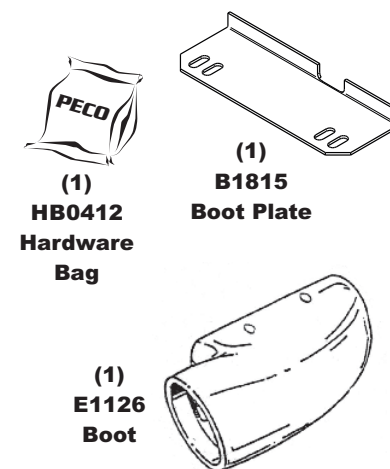

☐ **A1767 60" Boot Kit**