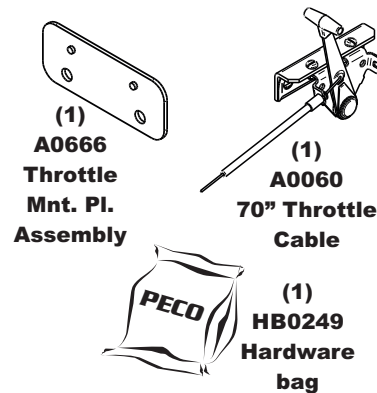

Vac Type: Pro 12 DFS (12 Cu. Ft.)

Owner's Manual: Q0476

Drive Type: Briggs & Stratton 6.5HP Vanguard

Revision #: Final Release 10/31/2013

Fits Year(s): 2013 & Newer

A1967 Vac Kit

A1979 Mount Kit

A0619 Throttle Kit