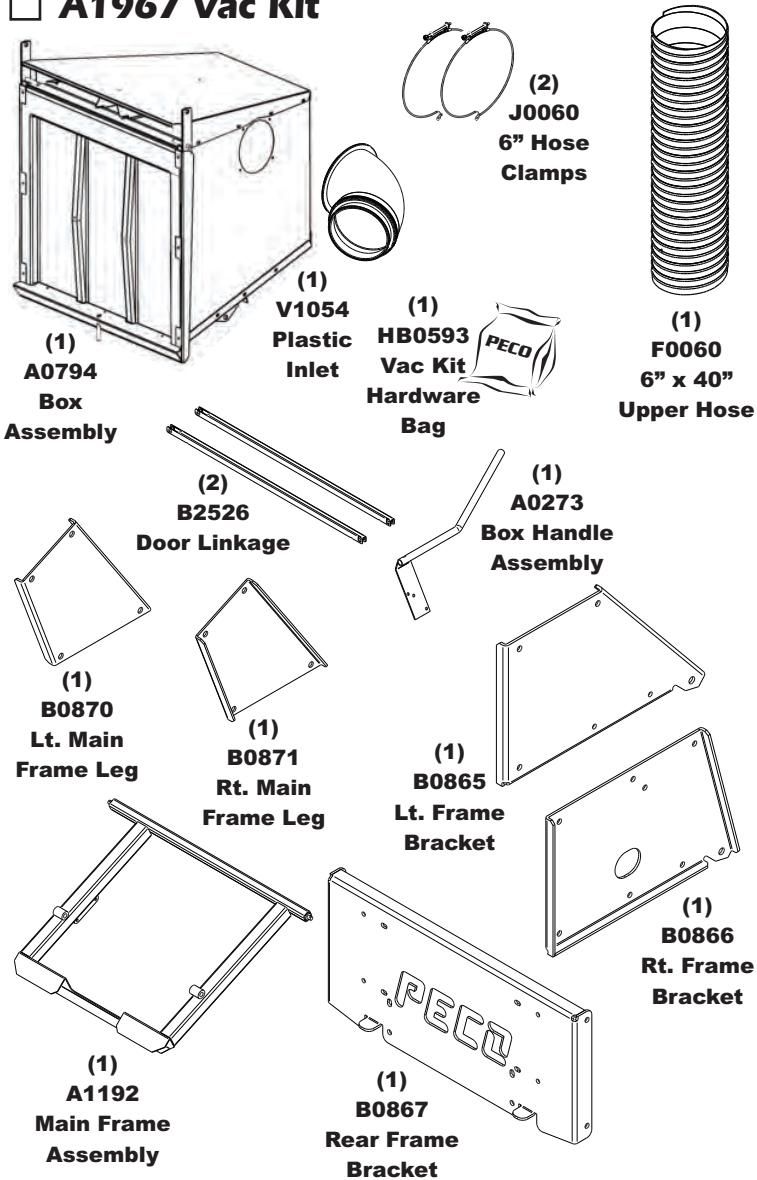

Unit Model #: 06621247

Mower & Type: John Deere Z915B

Engine Type: Kohler CV740

Deck Size & Type: 54" 7 Iron II - Commercial

Vac Type: Pro 12 DFS (12 Cu. Ft.)

Owner's Manual: Q0476

Drive Type: PTO Driven

Revision #: Final Release 10/31/2013

Fits Year(s): 2013 & Newer

A1967 Vac Kit

A1970 Mount Kit

A1771 54" Boot Kit

A2140 Weight Kit