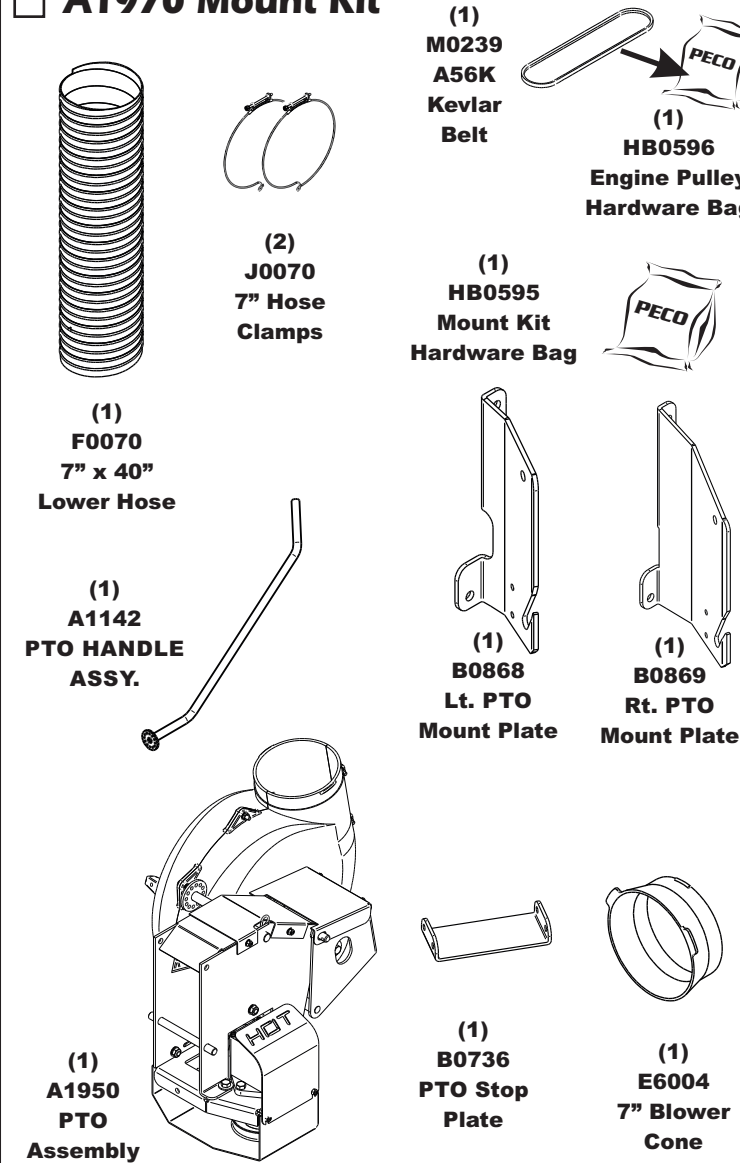

Unit Model #: 06621247

Mower & Type: John Deere Z915B

Engine Type: Kohler CV740

Deck Size & Type: 54" 7 Iron II - Commercial

Vac Type: Pro 12 DFS (12 Cu. Ft.)

Owner's Manual: Q0476

Drive Type: PTO Driven

Revision #: Final Release 10/31/2013

Fits Year(s): 2013 & Newer

A1967 Vac Kit

A1970 Mount Kit

A1771 54" Boot Kit

A2140 Weight Kit