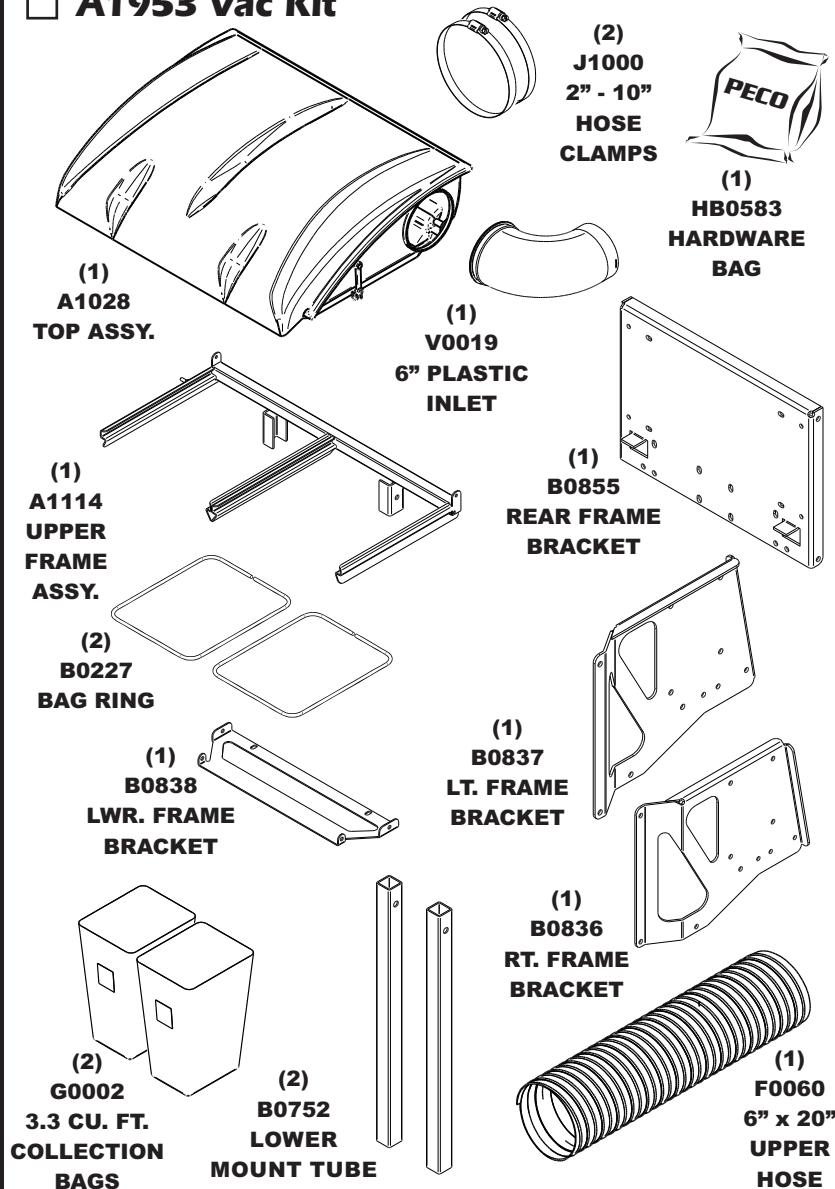

☐ **A1953 Vac Kit**