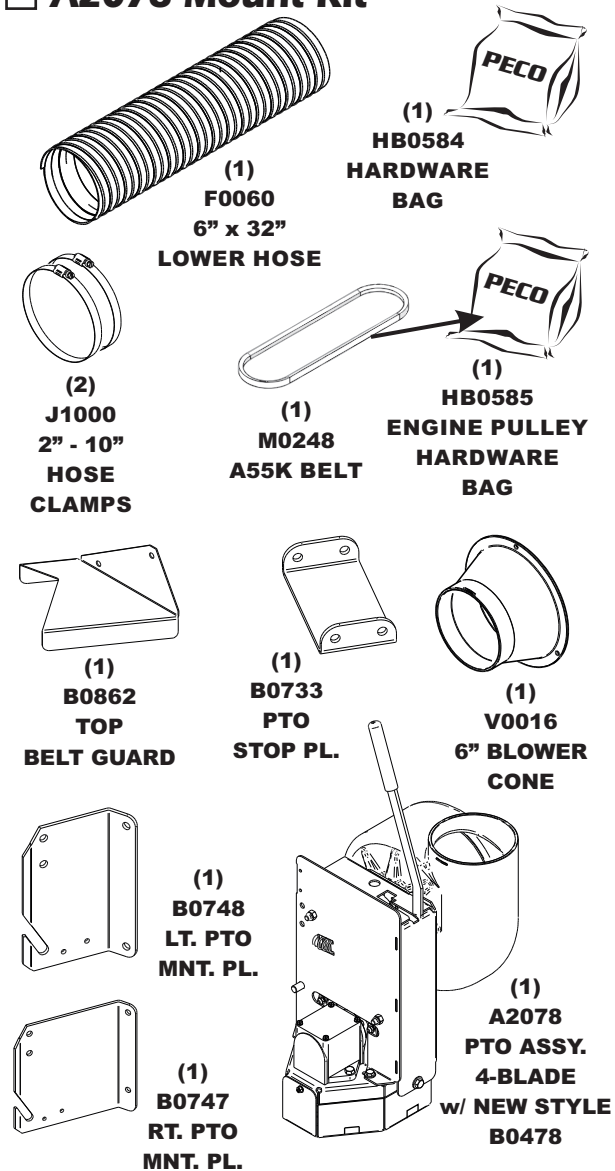

Unit Model #: 23120911

Mower & Type: Bob-Cat FastCat RZ

Engine Type:

Deck Size & Type: 42" Deck

Vac Type: 9 Cu. Ft. Pro 2+ Bagger

Owner's Manual: Q0472

Drive Type: PTO Driven

Revision #:

Fits Year(s): 2015-2016

A1953 Vac Kit

A2076 Mount Kit

A2077 Boot Kit

A1956 Weight Kit