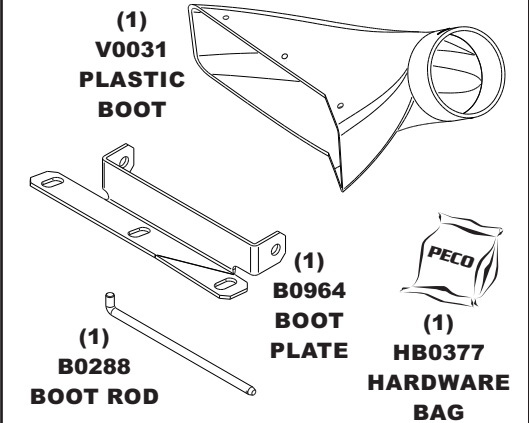

Unit Model #: 23120911

Mower & Type: Bob-Cat FastCat RZ

Engine Type:

Deck Size & Type: 42" Deck

Vac Type: 9 Cu. Ft. Pro 2+ Bagger

Owner's Manual: Q0472

Drive Type: PTO Driven

Revision #:

Fits Year(s): 2015-2016

A1953 Vac Kit

A2076 Mount Kit

A2077 Boot Kit

A1956 Weight Kit