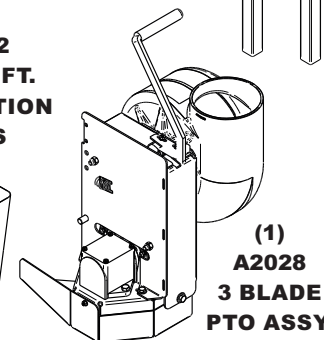

Unit Model #: 37120904

Mower: Scag

Owner's Manual: Q0497

Mower Type: Liberty-Z

Engine Type: Kohler 7000 Series 24 HP

Deck Size: 52"

Vac Type: 9 Cu. Ft. Pro 2+ Bagger

Deck Type:

Drive Type: PTO-R Drive (3-Blade)

Revision:

Fits Year(s): 2015-Newer

A2192 Vac Kit

A1151 52" BAFFLE KIT

A2029 Mount Kit

A1791 Weight Kit