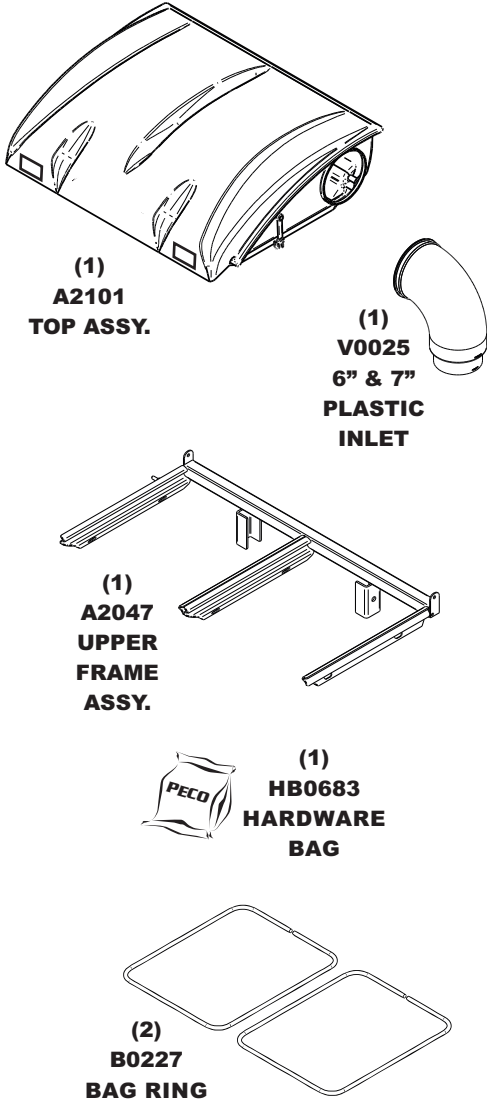

Unit Model #: 37120904

Mower: Scag

Owner's Manual: Q0497

Mower Type: Liberty-Z

Engine Type: Kohler 7000 Series 24 HP

Deck Size: 52"

Vac Type: 9 Cu. Ft. Pro 2+ Bagger

Deck Type:

Drive Type: PTO-R Drive (3-Blade)

Revision:

Fits Year(s): 2015-Newer

A2192 Vac Kit

A1151 52" BAFFLE KIT

A2029 Mount Kit

A1791 Weight Kit