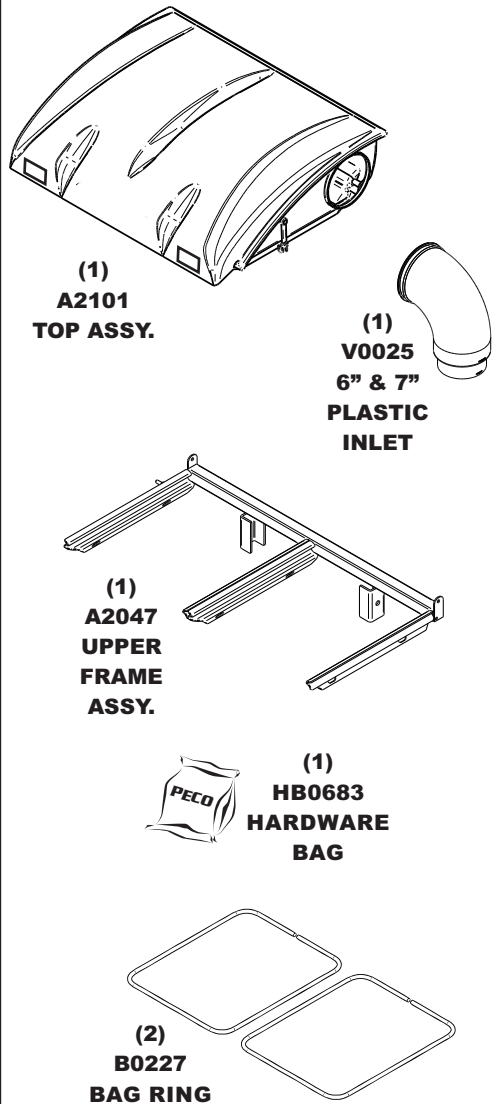

Unit Model #: 37120903

Mower: Scag

Owner's Manual: Q0497

Mower Type: Liberty-Z

Engine Type: Kohler 7000 Series 22 HP

Deck Size: 48"

Vac Type: 9 Cu. Ft. Pro 2+ Bagger

Deck Type:

Drive Type: PTO-R Drive (3-Blade)

Revision:

Fits Year(s): 2015-Newer

A2192 Vac Kit

A1153 48" BAFFLE KIT

A2029 Mount Kit

A1790 Boot Kit

A1791 Weight Kit