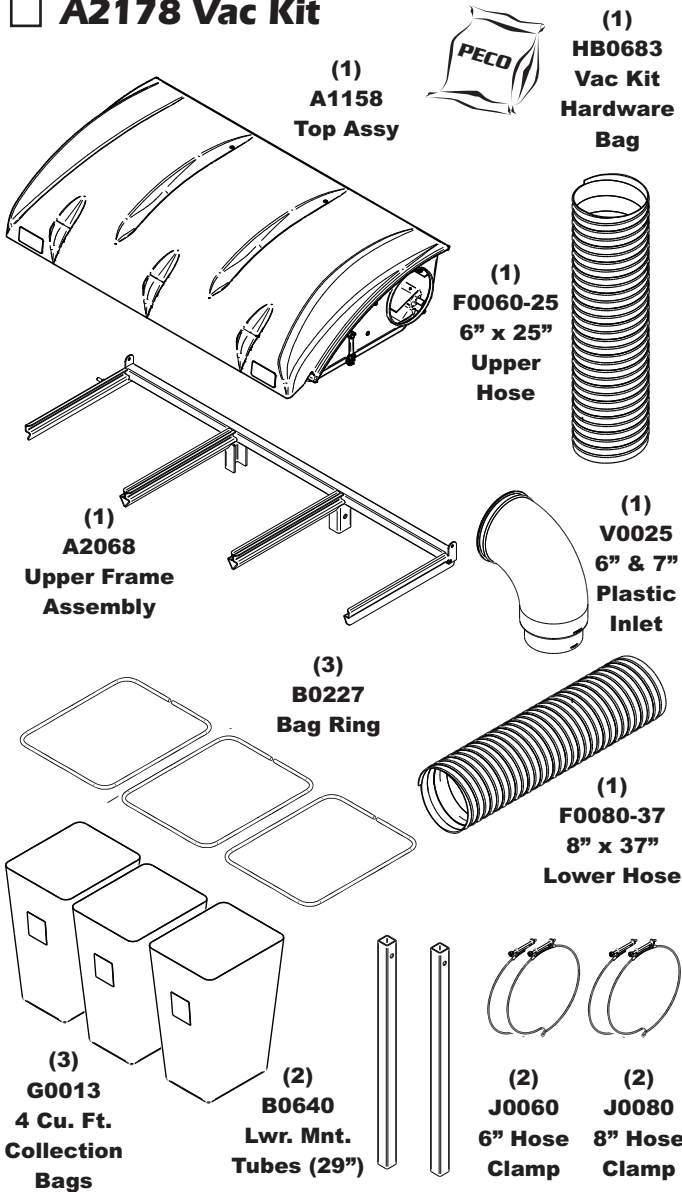

☐ A2178 Vac Kit