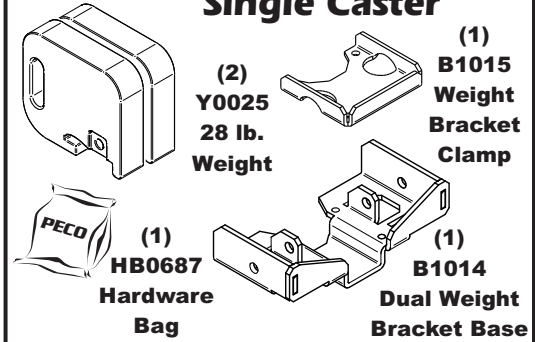

☐ A2121 Dual Weight Kit / Single Caster