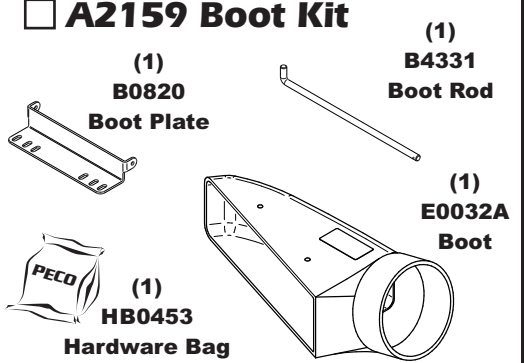

☐ A2159 Boot Kit