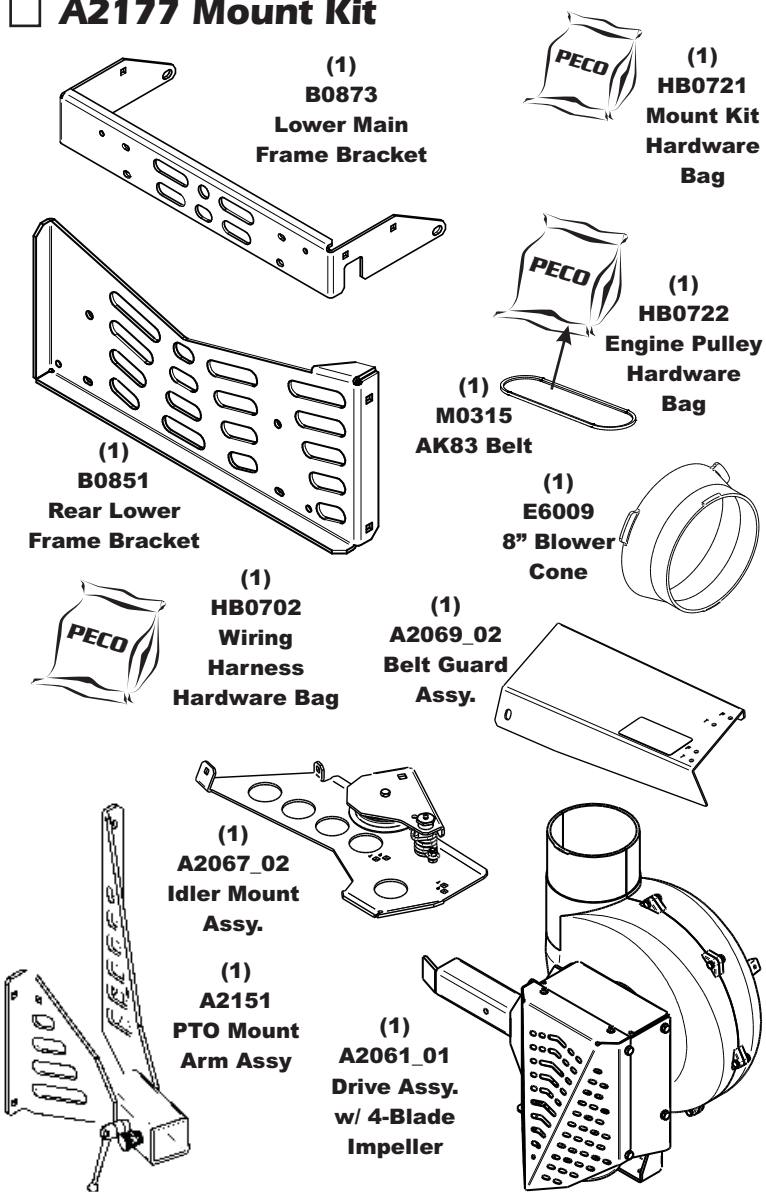

# Unit Model #: 49131506

Mower: Country Clipper

Owner's Manual: Q0530

Mower Type: Boss XL

Deck Size: 60"

Vac Type: P3B

Deck Type:

Drive Type: PTO-X

## A2178 Vac Kit

## A2177 Mount Kit