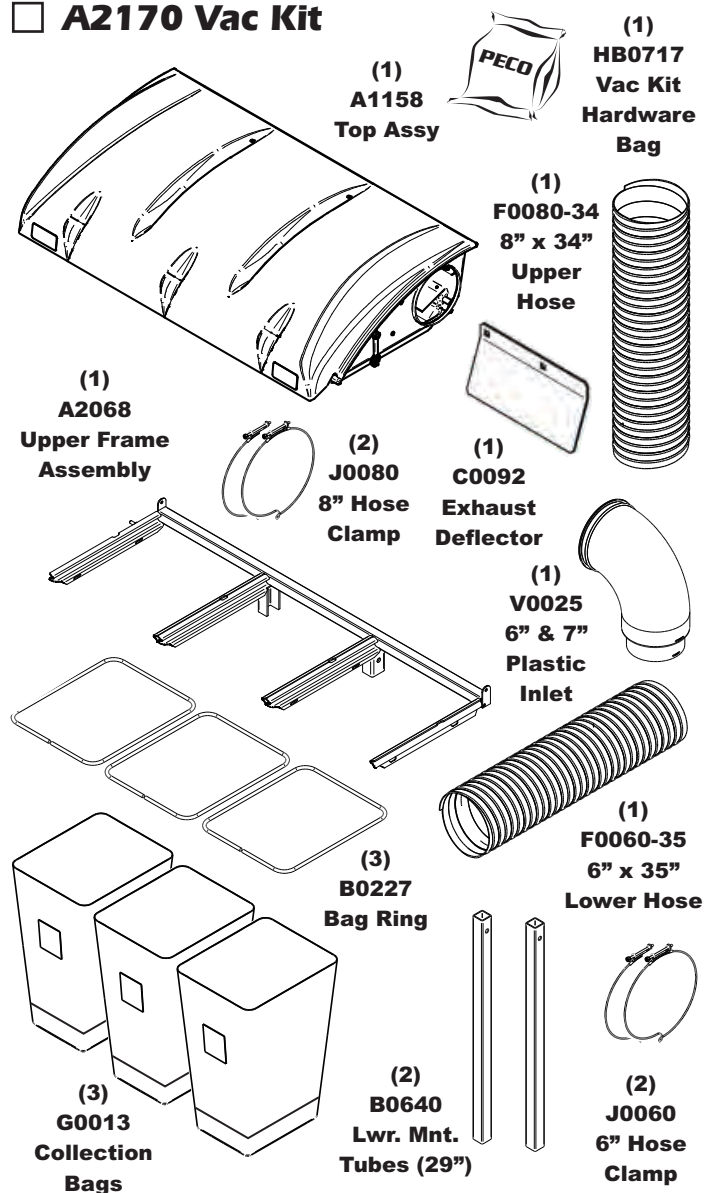

Unit Model #: 47131506

Mower: Bush Hog

Owner's Manual: Q0526

Mower Type: HDC

Deck Size: 55" & 61"

Vac Type: P3B

Deck Type:

Drive Type: PTO-X

Revision #: 0

Fits Year(s): 2018-Newer

A2170 Vac Kit

A2169 Mount Kit

A2165 Boot Kit

A2121 Dual Weight Kit / Single Caster

A2121 Dual Weight Kit / Single Caster