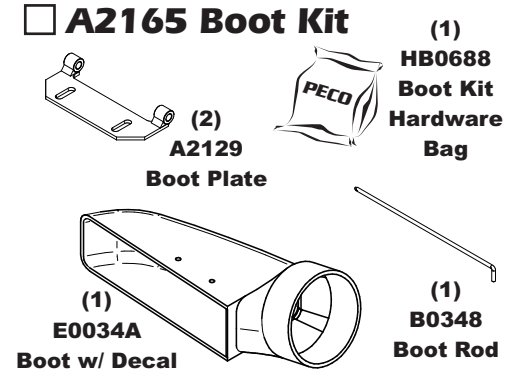

Revision #: 0

Fits Year(s): 2018-Newer

A2170 Vac Kit

A2169 Mount Kit

A2165 Boot Kit

A2121 Dual Weight Kit / Single Caster

A2121 Dual Weight Kit / Single Caster