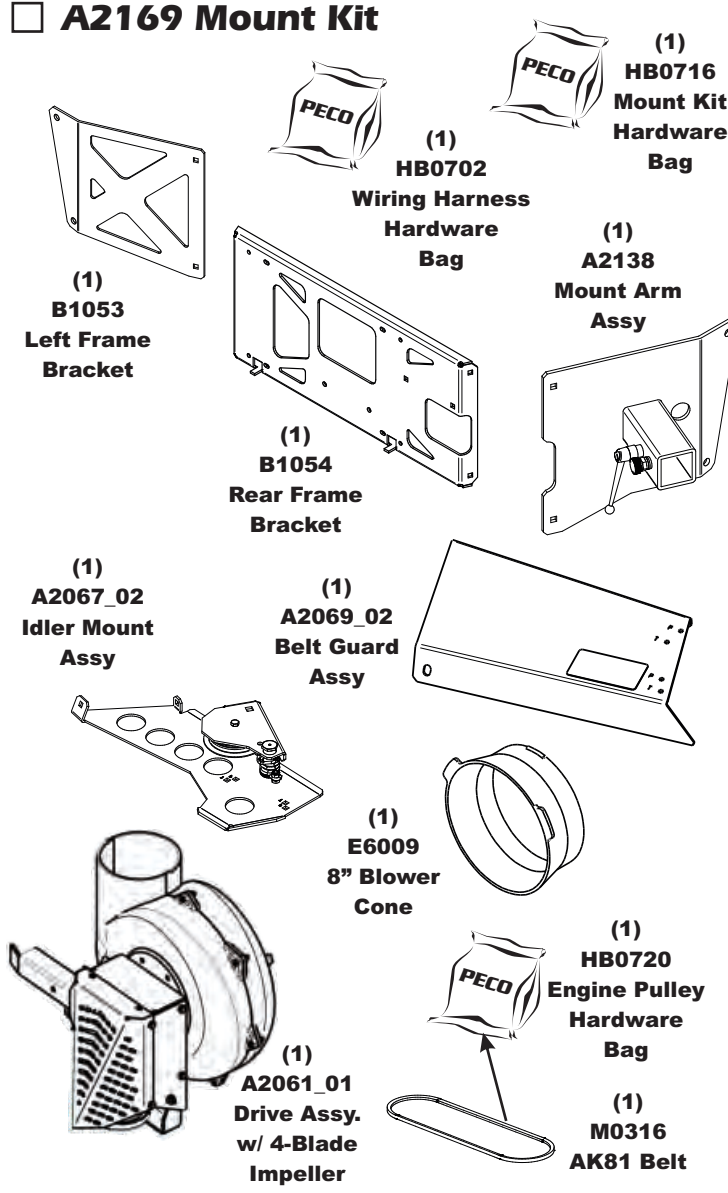

Unit Model #: 47131506

Mower: Bush Hog

Owner's Manual: Q0526

Mower Type: HDC

Deck Size: 55" & 61"

Vac Type: P3B

Deck Type:

Drive Type: PTO-X

Revision #: 0

Fits Year(s): 2018-Newer

A2170 Vac Kit

A2169 Mount Kit

A2165 Boot Kit

A2121 Dual Weight Kit / Single Caster

A2121 Dual Weight Kit / Single Caster