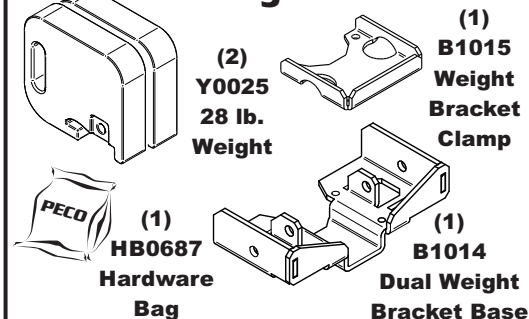

Revision #: 0

Fits Year(s): 2018-Newer

A2170 Vac Kit

A2169 Mount Kit

A2165 Boot Kit

A2121 Dual Weight Kit / Single Caster

A2121 Dual Weight Kit / Single Caster