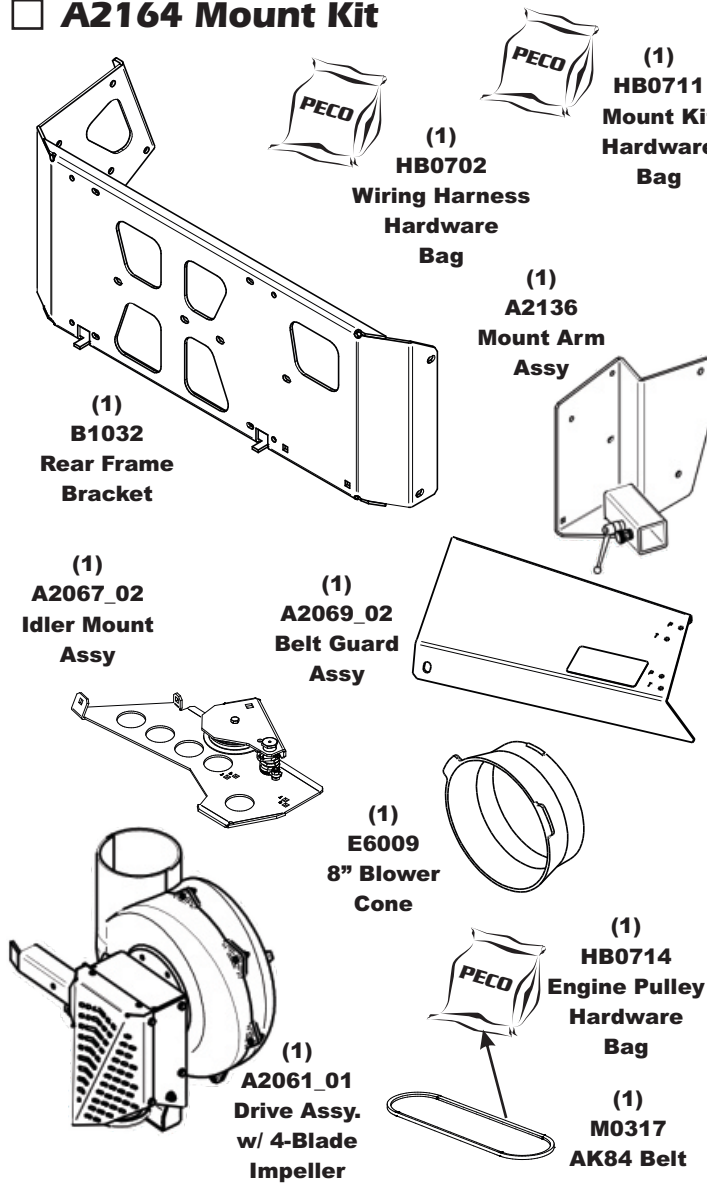

Unit Model #: 47131505

Mower: Bush Hog

Owner's Manual: Q0523

Mower Type: HDZ

Deck Size: 61"

Vac Type: P3B

Deck Type:

Drive Type: PTO-X

Revision #: 0

Fits Year(s): 2018-Newer

A2163 Vac Kit

A2164 Mount Kit

A2165 Boot Kit

A2121 Dual Weight Kit / Single Caster

A2121 Dual Weight Kit / Single Caster