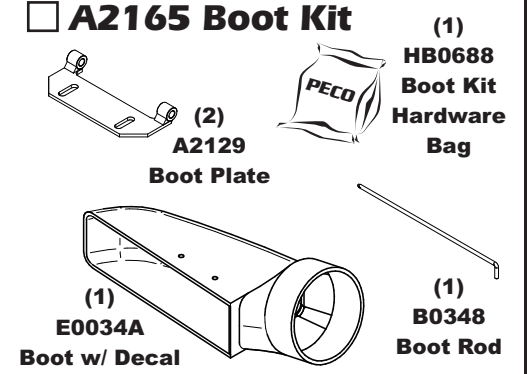

Revision #: 0

Fits Year(s): 2018-Newer

A2163 Vac Kit

A2164 Mount Kit

A2165 Boot Kit

A2121 Dual Weight Kit / Single Caster

A2121 Dual Weight Kit / Single Caster