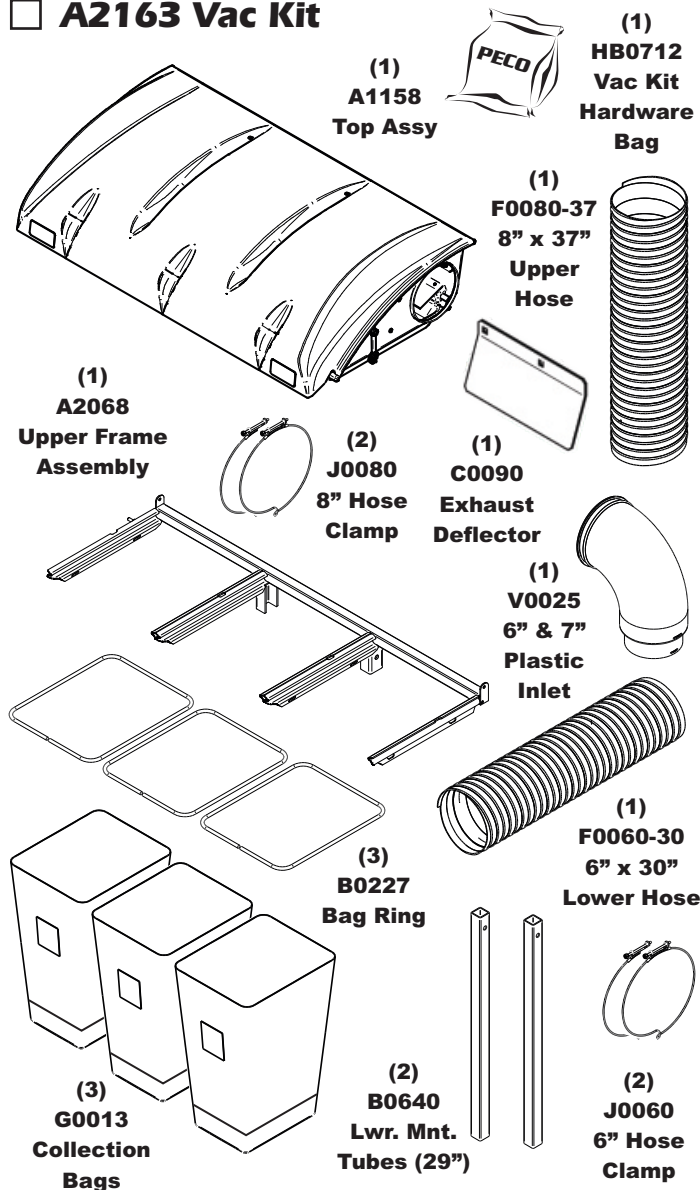

Unit Model #: 47131505

Mower: Bush Hog

Owner's Manual: Q0523

Mower Type: HDZ

Deck Size: 61"

Vac Type: P3B

Deck Type:

Drive Type: PTO-X

Revision #: 0

Fits Year(s): 2018-Newer

A2163 Vac Kit

A2164 Mount Kit

A2165 Boot Kit

A2121 Dual Weight Kit / Single Caster

A2121 Dual Weight Kit / Single Caster