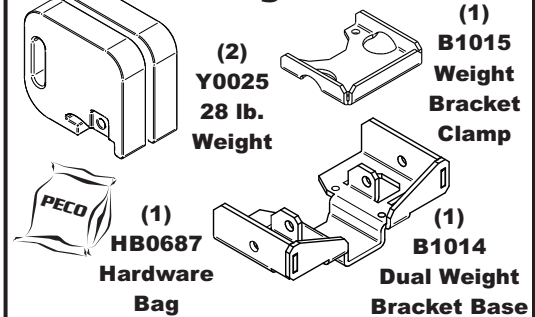

Revision #: 0

Fits Year(s): 2018-Newer

A2163 Vac Kit

A2164 Mount Kit

A2165 Boot Kit

A2121 Dual Weight Kit / Single Caster

A2121 Dual Weight Kit / Single Caster