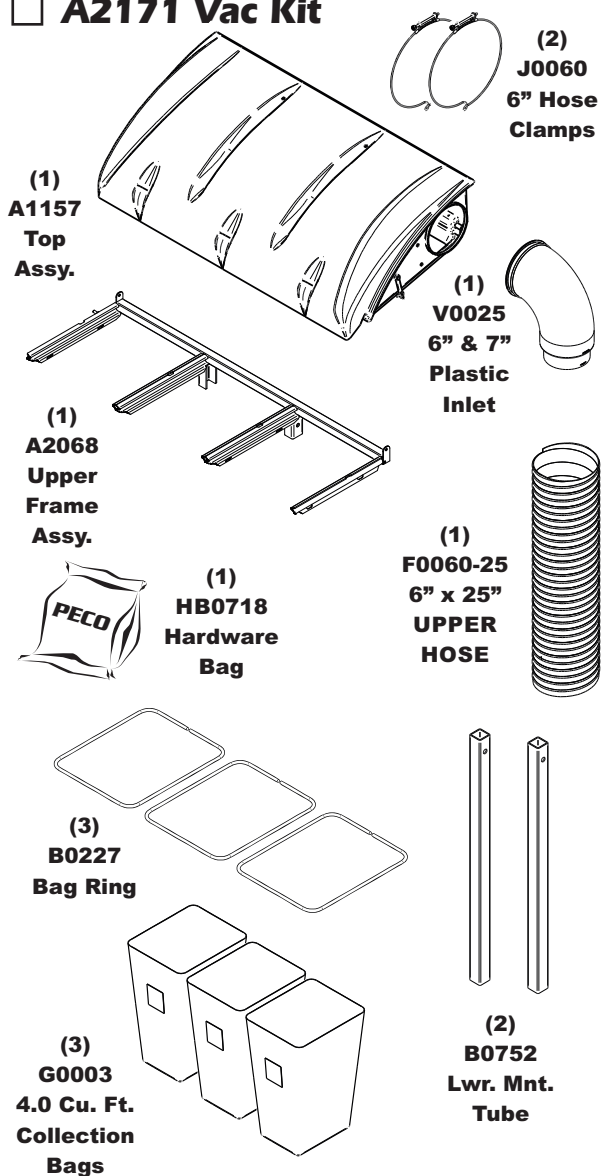

Unit Model #: 23131507

Mower & Type: Bob-Cat Predator Pro RS

Owner's Manual: Q0528

Mower Model: 942545

Deck Size: 61"

Vac Type: 15 Cu. Ft. Pro 3 Bagger

Deck Type: DuraDeck

Drive Type: PTO-C Drive

Revision #: 0

Fits Year(s): 2018 - Newer

A2171 Vac Kit

A1886 Mount Kit

A2174 Boot Kit

A2121 Dual Weight Kit / Single Caster

A2121 Dual Weight Kit / Single Caster