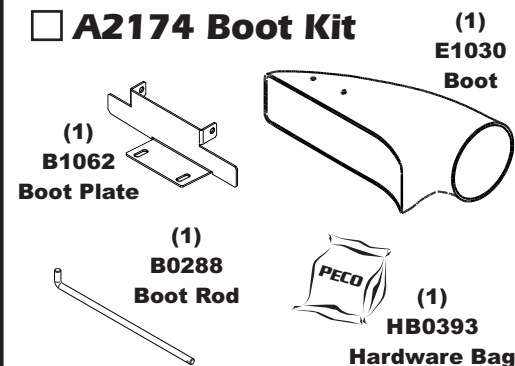

Revision #: 0

Fits Year(s): 2018 - Newer

A2171 Vac Kit

A1886 Mount Kit

A2174 Boot Kit

A2121 Dual Weight Kit / Single Caster

A2121 Dual Weight Kit / Single Caster