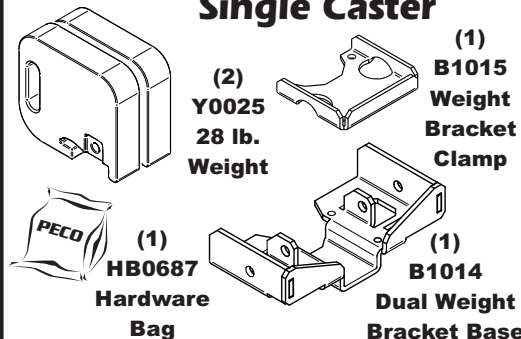

Revision #: 0

Fits Year(s): 2018 - Newer

A2171 Vac Kit

A1886 Mount Kit

A2174 Boot Kit

A2121 Dual Weight Kit / Single Caster

A2121 Dual Weight Kit / Single Caster