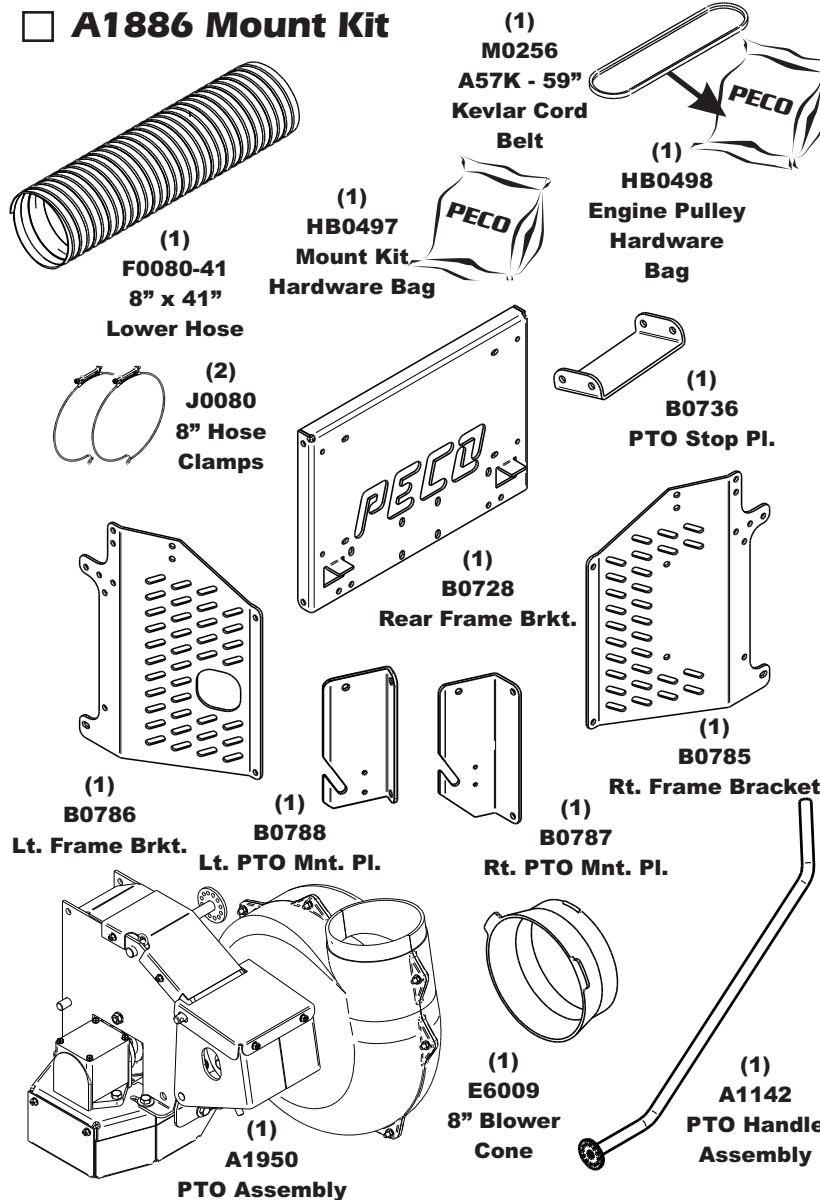

Unit Model #: 23131507

Mower & Type: Bob-Cat Predator Pro RS

Owner's Manual: Q0528

Mower Model: 942545

Deck Size: 61"

Vac Type: 15 Cu. Ft. Pro 3 Bagger

Deck Type: DuraDeck

Drive Type: PTO-C Drive

Revision #: 0

Fits Year(s): 2018 - Newer

A2171 Vac Kit

A1886 Mount Kit

A2174 Boot Kit

A2121 Dual Weight Kit / Single Caster

A2121 Dual Weight Kit / Single Caster