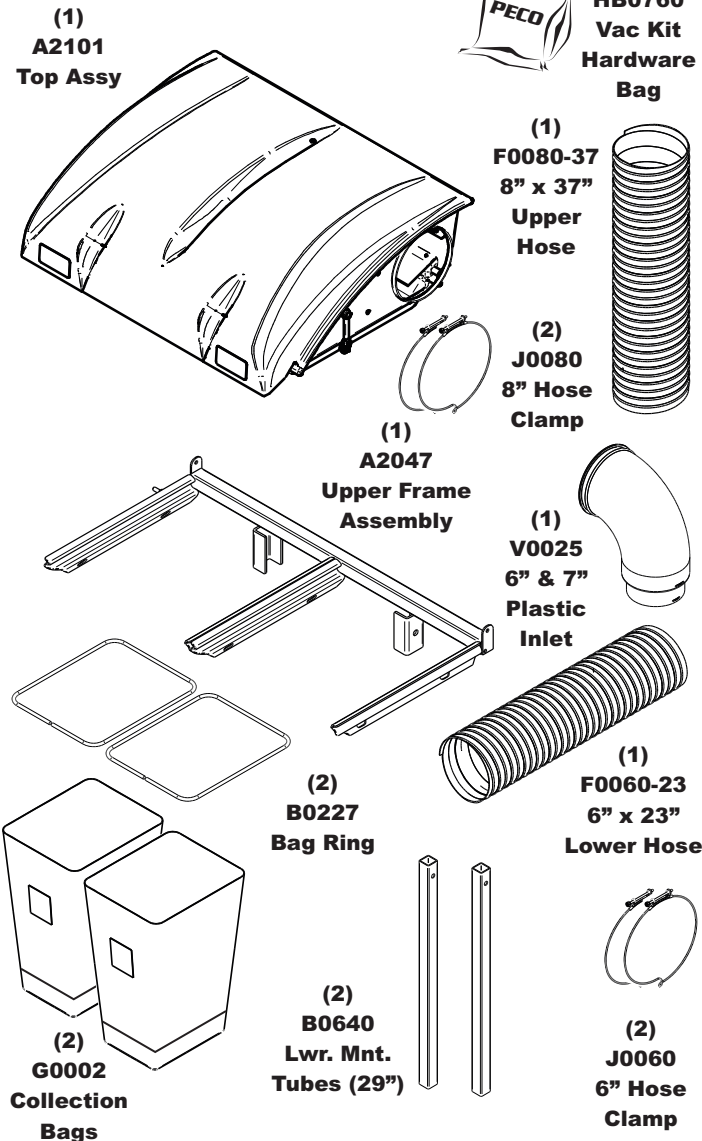

Unit Model #: 47120901

Mower: Bush Hog

Owner's Manual: Q0527

Mower Type: HDE

Deck Size: 49", 55" & 61"

Vac Type: P2B+

Deck Type:

Drive Type: PTO-C

Revision #: 0

Fits Year(s): 2018-Newer

A2186 Vac Kit

A2185 Mount Kit

A2165 Boot Kit

A2157 Single Weight Kit / Single Caster

A2157 Single Weight Kit / Single Caster