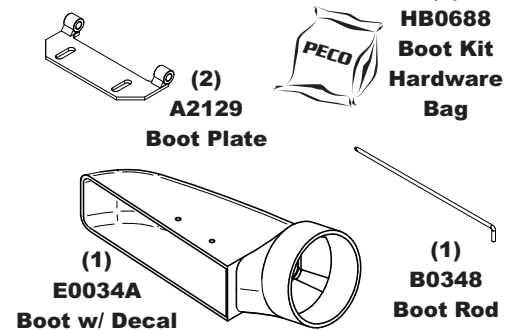

Revision #: 0

Fits Year(s): 2018-Newer

A2186 Vac Kit

A2185 Mount Kit

A2165 Boot Kit

A2157 Single Weight Kit / Single Caster

A2157 Single Weight Kit / Single Caster