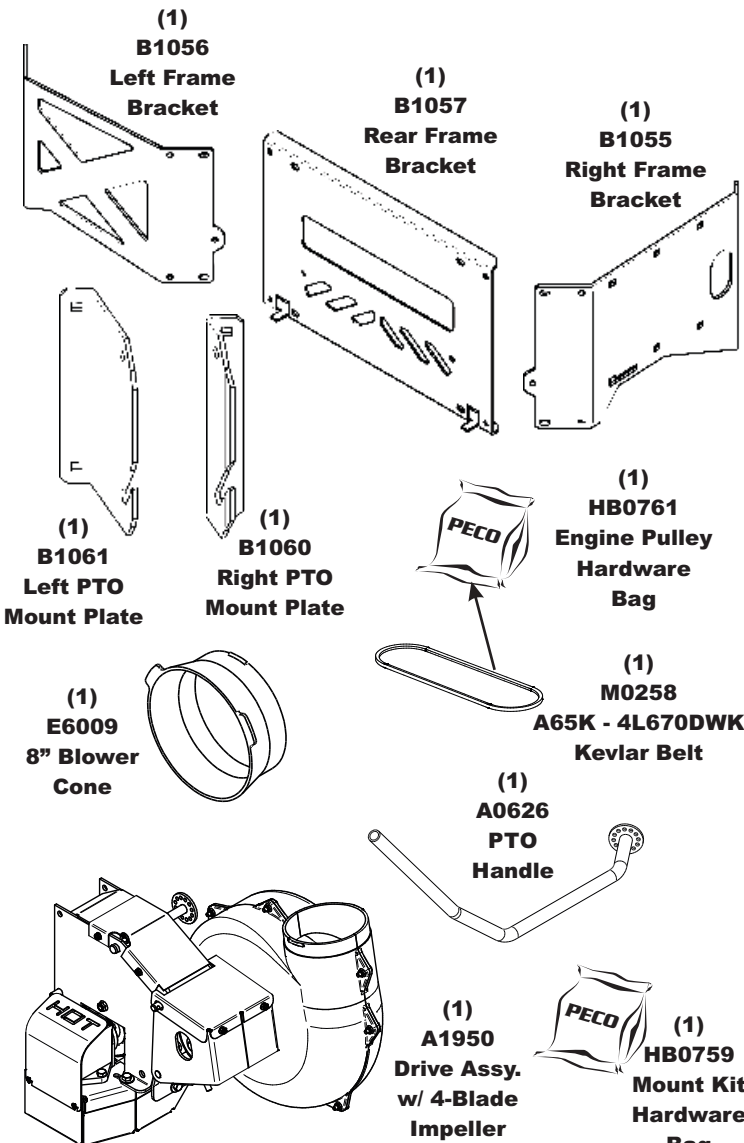

Unit Model #: 47120901

Mower: Bush Hog

Owner's Manual: Q0527

Mower Type: HDE

Deck Size: 49", 55" & 61"

Vac Type: P2B+

Deck Type:

Drive Type: PTO-C

Revision #: 0

Fits Year(s): 2018-Newer

A2186 Vac Kit

A2185 Mount Kit

A2165 Boot Kit

A2157 Single Weight Kit / Single Caster

A2157 Single Weight Kit / Single Caster