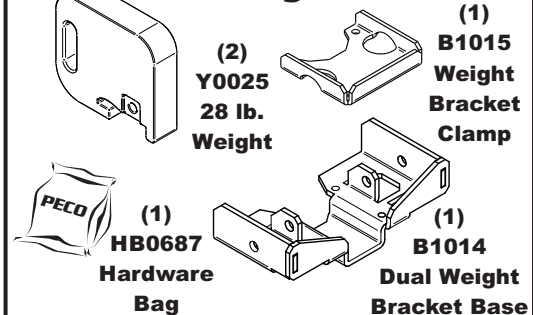

Revision #: 0

Fits Year(s): 2018-Newer

A2186 Vac Kit

A2185 Mount Kit

A2165 Boot Kit

A2157 Single Weight Kit / Single Caster

A2157 Single Weight Kit / Single Caster