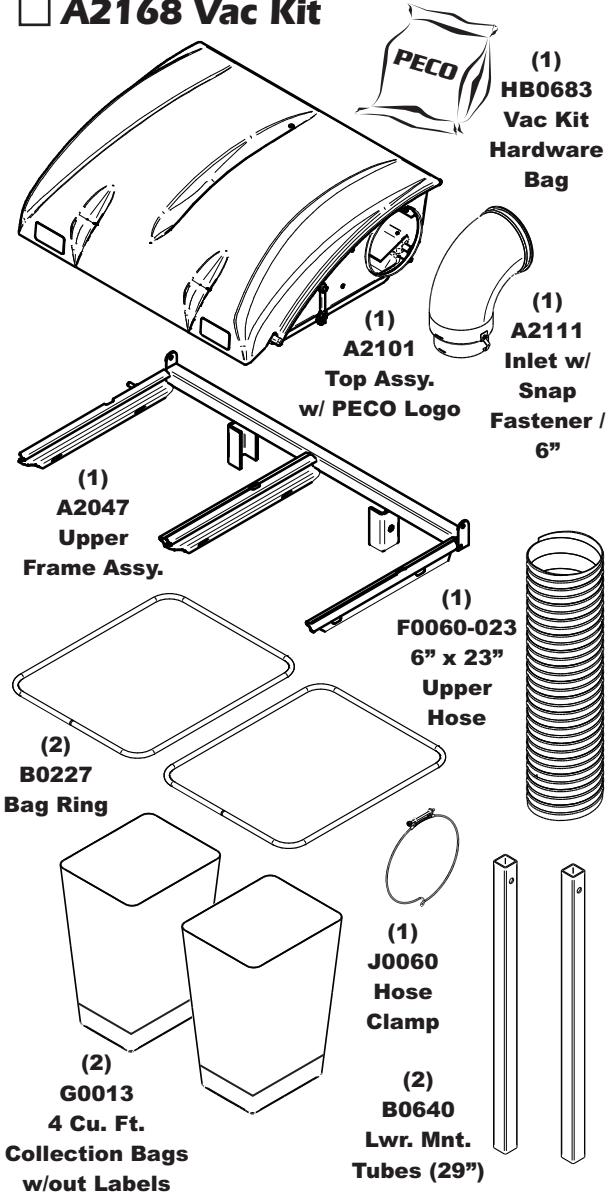

Unit Model #: 28120902

Mower & Type: Kubota Z400 Kommander Pro Series

Mower Models: Z411KW-48

Mower Deck Size: 48" Deck

Owner's Manual: Q0525

Vac/Drive Type: P2B+ (9 Cu. Ft.) PTO-X Driven

Revision #: First Release - 11/2017

Fits Year(s): 2016 & Newer

A2168 Vac Kit

A2125 Mount Kit

A2167 Boot Kit

A2121 Dual Weight Kit / Single Caster

A2121 Dual Weight Kit / Single Caster