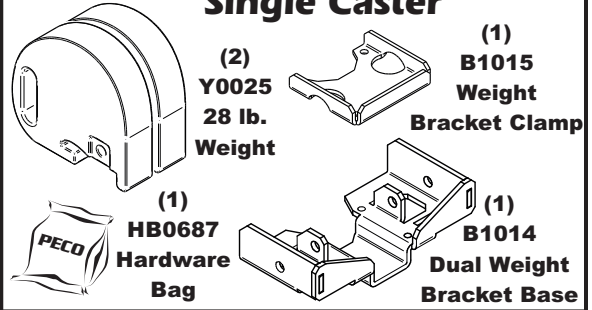

☐ **A2121 Dual Weight Kit / Single Caster**