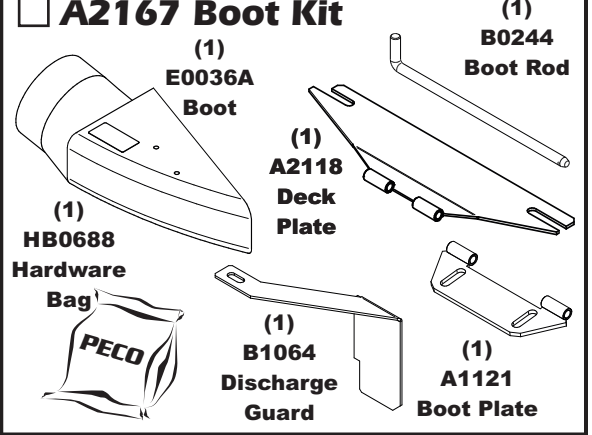

Unit Model #: 28120902

Mower & Type: Kubota Z400 Kommander Pro Series

Mower Models: Z411KW-48

Mower Deck Size: 48" Deck

Owner's Manual: Q0525

Vac/Drive Type: P2B+ (9 Cu. Ft.) PTO-X Driven

Revision #: First Release - 11/2017

Fits Year(s): 2016 & Newer

A2168 Vac Kit

A2125 Mount Kit

A2167 Boot Kit

A2121 Dual Weight Kit / Single Caster

A2121 Dual Weight Kit / Single Caster