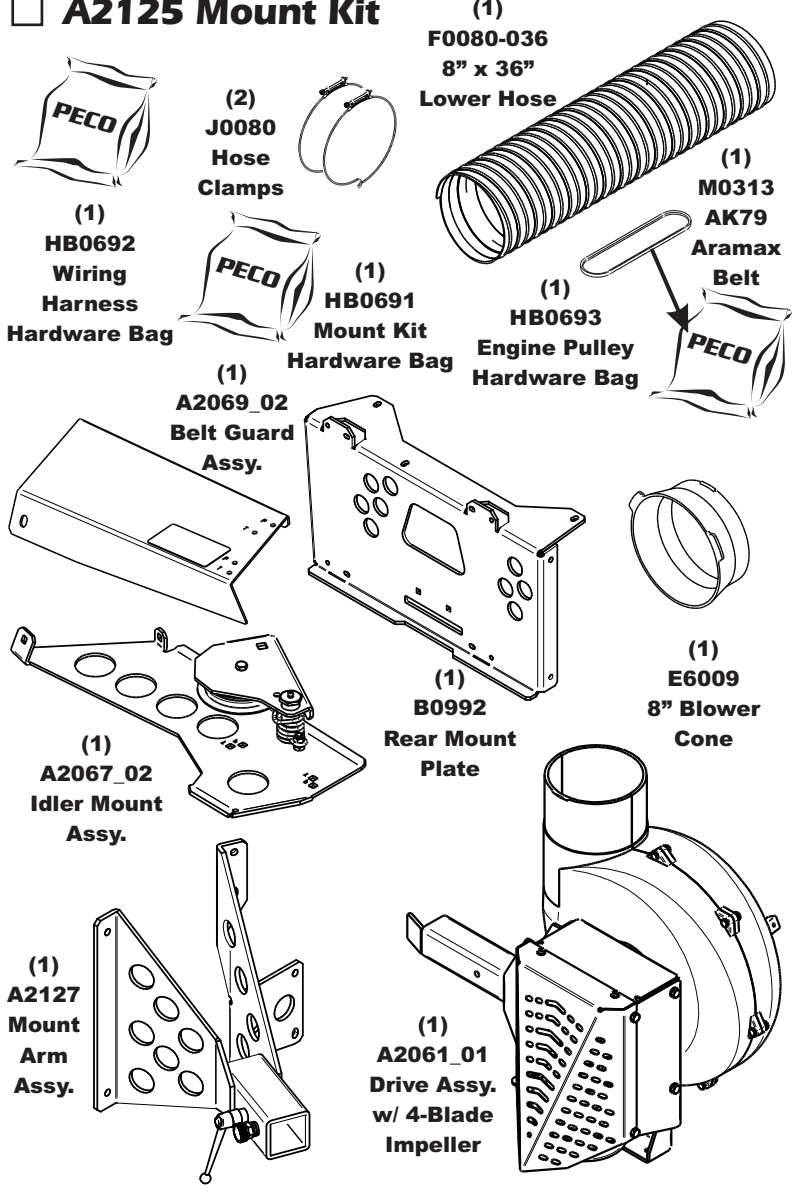

Unit Model #: 28120902

Mower & Type: Kubota Z400 Kommander Pro Series

Mower Models: Z411KW-48

Mower Deck Size: 48" Deck

Owner's Manual: Q0525

Vac/Drive Type: P2B+ (9 Cu. Ft.) PTO-X Driven

Revision #: First Release - 11/2017

Fits Year(s): 2016 & Newer

A2168 Vac Kit

A2125 Mount Kit

A2167 Boot Kit

A2121 Dual Weight Kit / Single Caster

A2121 Dual Weight Kit / Single Caster