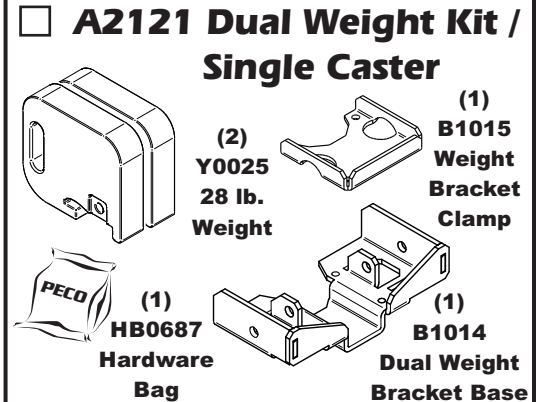

Unit Model #: 49651201

Mower: Country Clipper

Owner's Manual: Q0532

Mower Type: Boss XL

Deck Size: 60"

Vac Type: Pro12

Deck Type:

Drive Type: PTO-X

Revision #: 0

Fits Year(s): 2018-Newer

A2181 Vac Kit

A2177 Mount Kit

A2159 Boot Kit

A2121 Dual Weight Kit / Single Caster

A2121 Dual Weight Kit / Single Caster