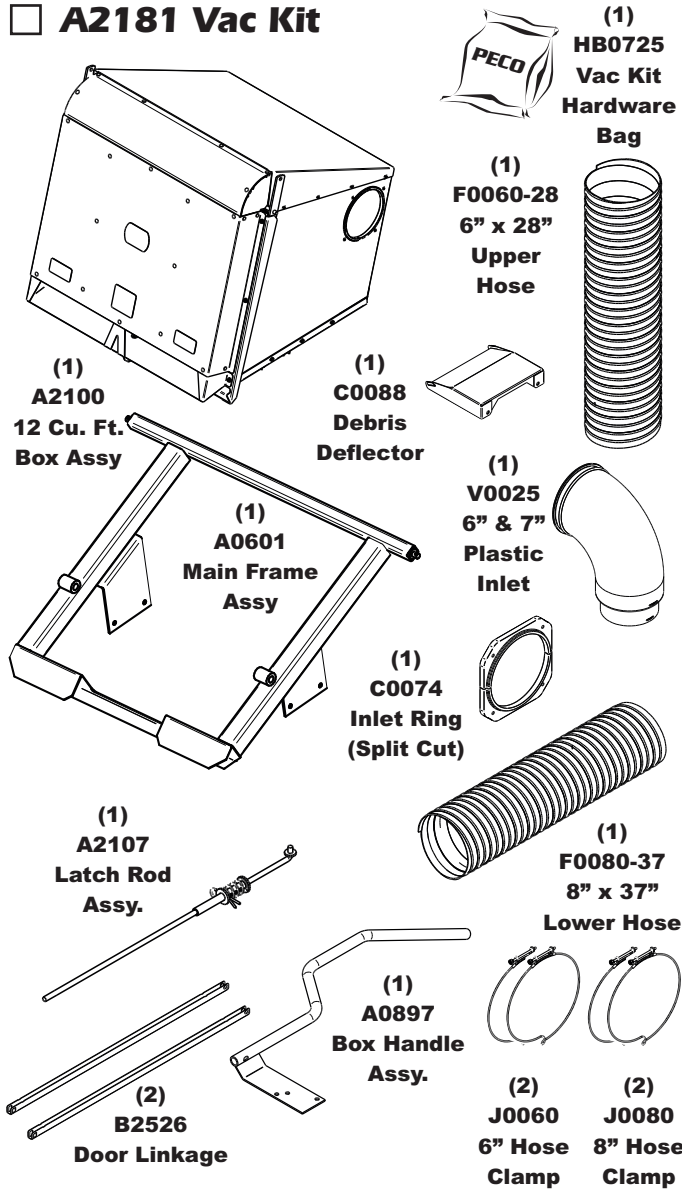

Unit Model #: 49651201

Mower: Country Clipper

Owner's Manual: Q0532

Mower Type: Boss XL

Deck Size: 60"

Vac Type: Pro12

Deck Type:

Drive Type: PTO-X

Revision #: 0

Fits Year(s): 2018-Newer

A2181 Vac Kit

A2177 Mount Kit

A2159 Boot Kit

A2121 Dual Weight Kit / Single Caster

A2121 Dual Weight Kit / Single Caster