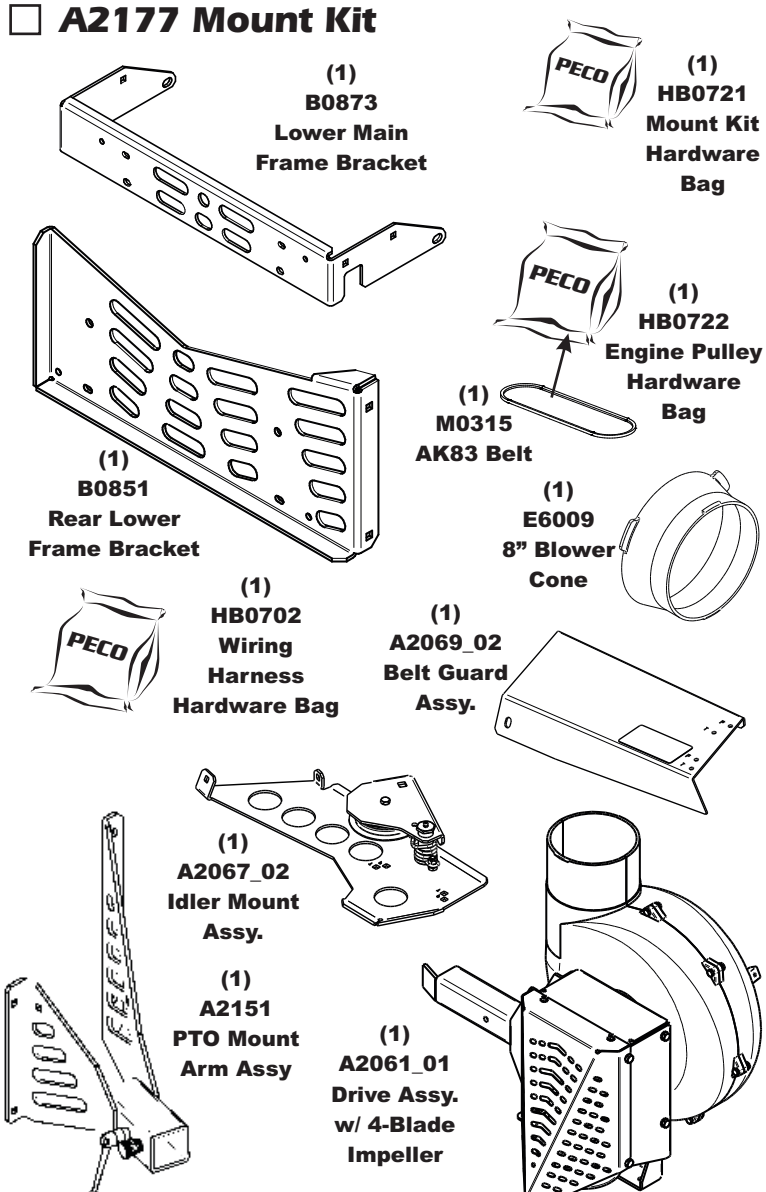

Unit Model #: 49651201

Mower: Country Clipper

Owner's Manual: Q0532

Mower Type: Boss XL

Deck Size: 60"

Vac Type: Pro12

Deck Type:

Drive Type: PTO-X

Revision #: 0

Fits Year(s): 2018-Newer

A2181 Vac Kit

A2177 Mount Kit

A2159 Boot Kit

A2121 Dual Weight Kit / Single Caster

A2121 Dual Weight Kit / Single Caster