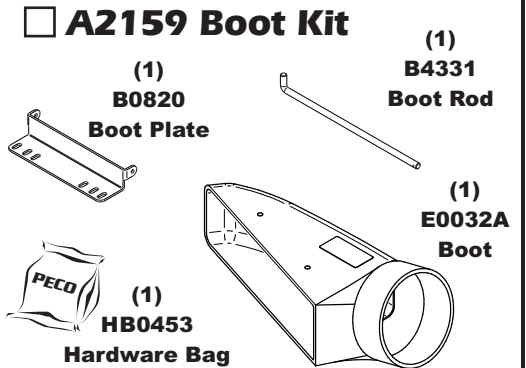

Unit Model #: 49651201

Mower: Country Clipper

Owner's Manual: Q0532

Mower Type: Boss XL

Deck Size: 60"

Vac Type: Pro12

Deck Type:

Drive Type: PTO-X

Revision #: 0

Fits Year(s): 2018-Newer

A2181 Vac Kit

A2177 Mount Kit

A2159 Boot Kit

A2121 Dual Weight Kit / Single Caster

A2121 Dual Weight Kit / Single Caster