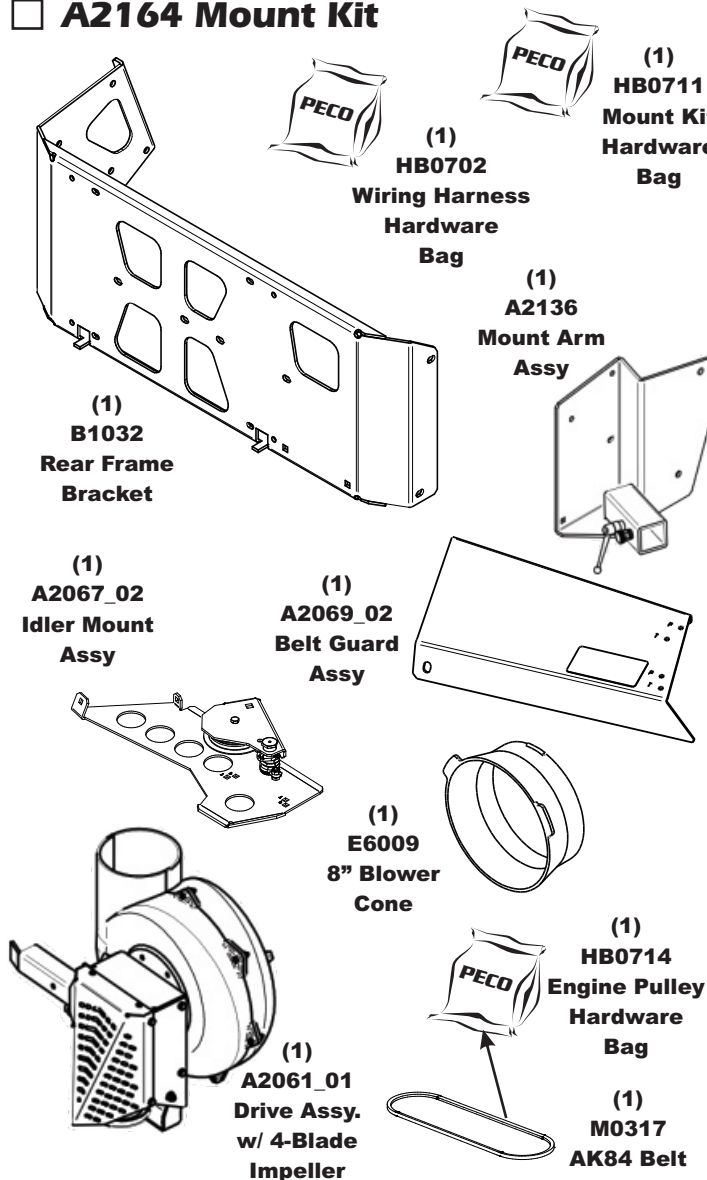

Unit Model #: 47651201

Mower: Bush Hog

Owner's Manual: Q0524

Mower Type: HDZ

Deck Size: 61"

Vac Type: P12

Deck Type:

Drive Type: PTO-X

Revision #: 0

Fits Year(s): 2018-Newer

A2166 Vac Kit

A2164 Mount Kit

A2165 Boot Kit

A2121 Dual Weight Kit / Single Caster

A2121 Dual Weight Kit / Single Caster