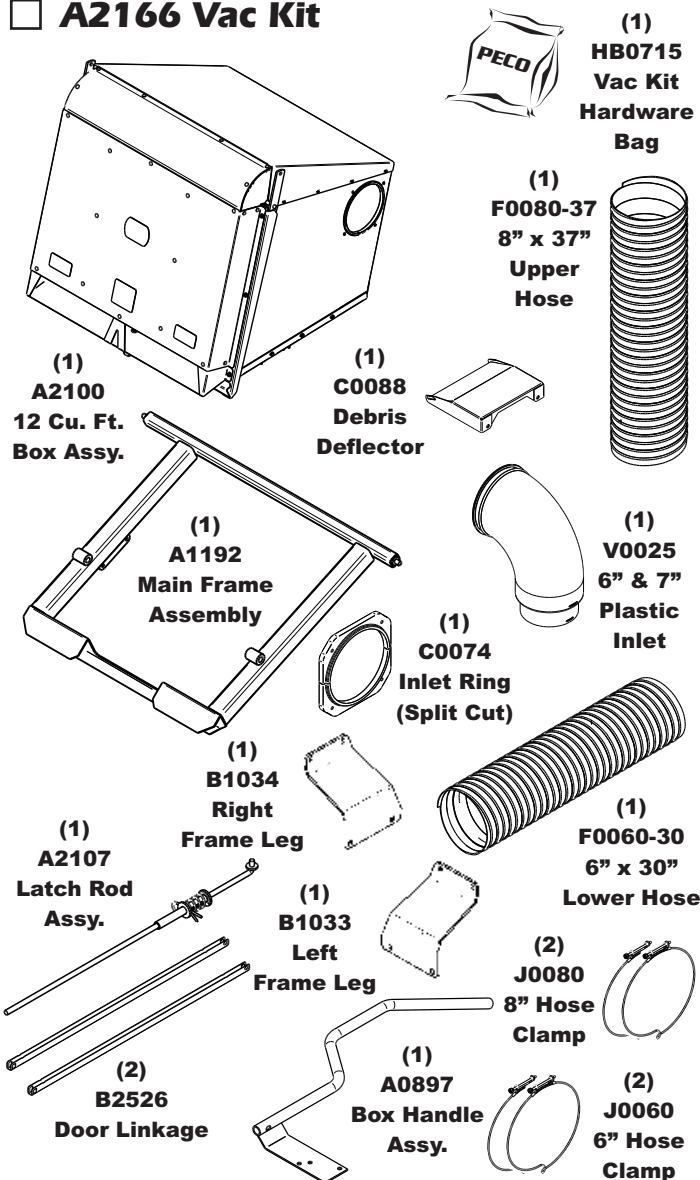

Unit Model #: 47651201

Mower: Bush Hog

Owner's Manual: Q0524

Mower Type: HDZ

Deck Size: 61"

Vac Type: P12

Deck Type:

Drive Type: PTO-X

Revision #: 0

Fits Year(s): 2018-Newer

A2166 Vac Kit

A2164 Mount Kit

A2165 Boot Kit

A2121 Dual Weight Kit / Single Caster

A2121 Dual Weight Kit / Single Caster