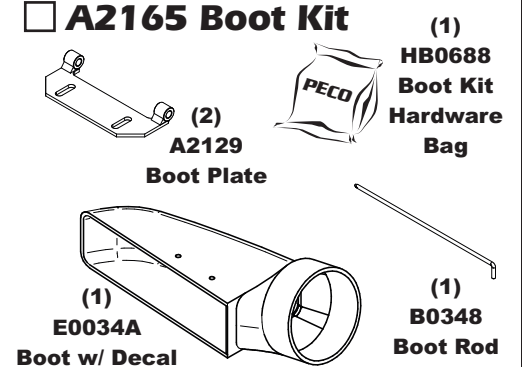

Revision #: 0

Fits Year(s): 2018-Newer

A2166 Vac Kit

A2164 Mount Kit

A2165 Boot Kit

A2121 Dual Weight Kit / Single Caster

A2121 Dual Weight Kit / Single Caster