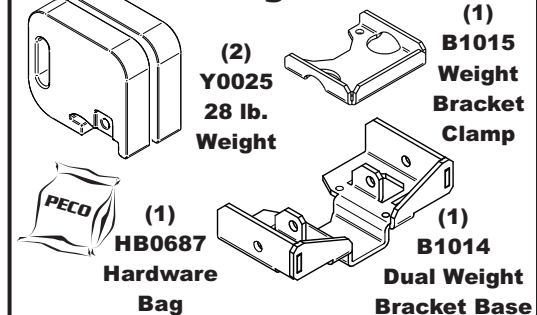

Revision #: 0

Fits Year(s): 2018-Newer

A2166 Vac Kit

A2164 Mount Kit

A2165 Boot Kit

A2121 Dual Weight Kit / Single Caster

A2121 Dual Weight Kit / Single Caster