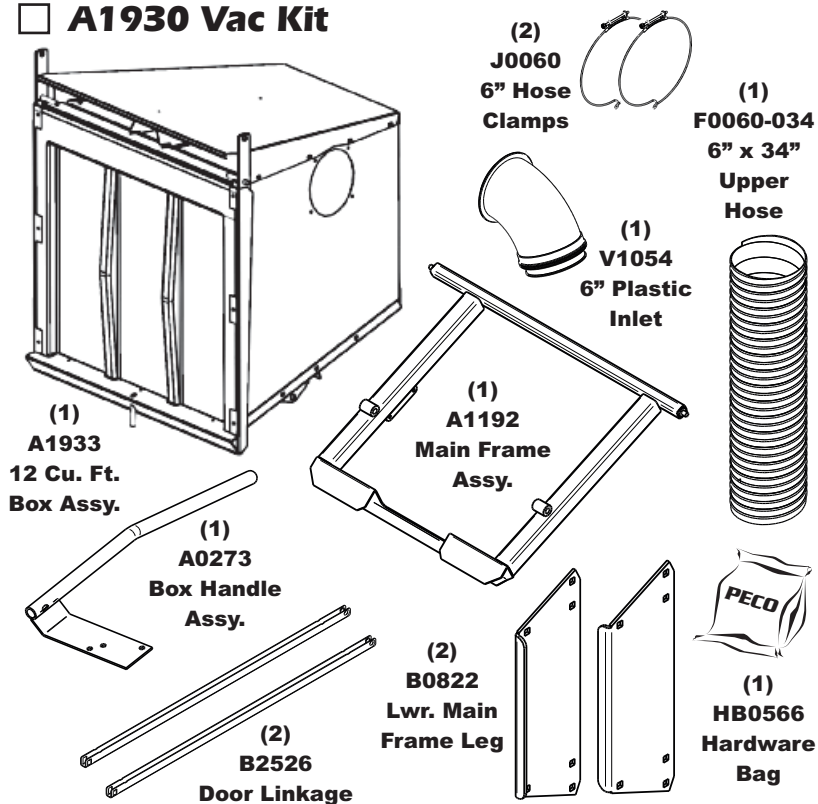

LZ Mowers Require Weight Kit 59A30037150 (A1149) - Not Included On Pack

☐ A1930 Vac Kit