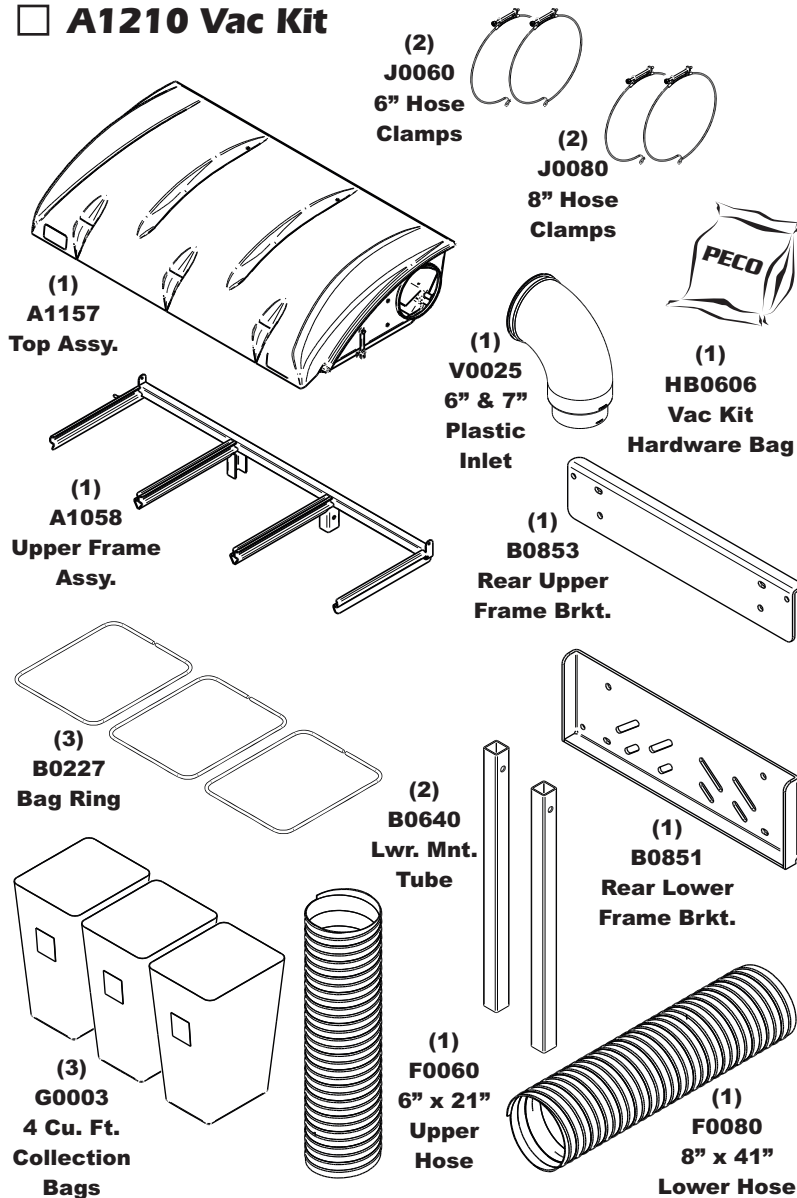

Unit Model #: 49131502 (629GR-001A)

Mower & Type: Country Clipper Boss XL

Engine Type: 25.5HP Kawasaki FX801V, 35HP Kawasaki FX1000V, 27 & 29HP Kohler Command

Deck Size & Type: 60"

Vac Type: Pro 3 Bagger (15 Cu. Ft.)

Owner's Manual: Q0478

Drive Type: PTO Driven

Revision #: 2.1 - Updated Model Year - 9/6/2017

Fits Year(s): 2013 - 2017

A1210 Vac Kit

A1211 Mount Kit

A1929 Boot Kit

A1996 Weight Kit