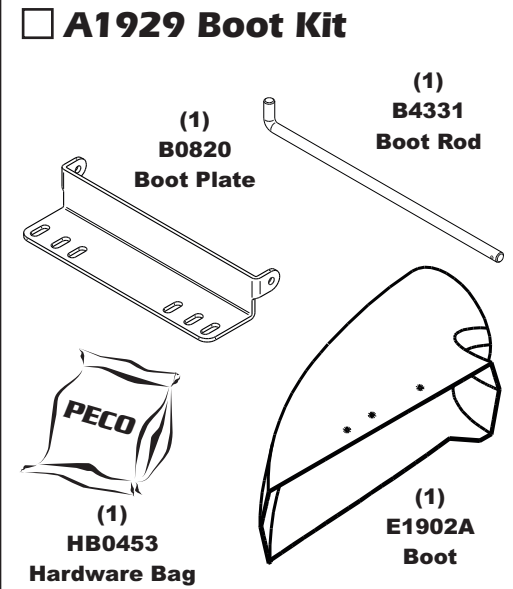

Unit Model #: 49131502 (629GR-001A)

Mower & Type: Country Clipper Boss XL

Engine Type: 25.5HP Kawasaki FX801V, 35HP Kawasaki FX1000V, 27 & 29HP Kohler Command

Deck Size & Type: 60"

Vac Type: Pro 3 Bagger (15 Cu. Ft.)

Owner's Manual: Q0478

Drive Type: PTO Driven

Revision #: 2.1 - Updated Model Year - 9/6/2017

Fits Year(s): 2013 - 2017

A1210 Vac Kit

A1211 Mount Kit

A1929 Boot Kit

A1996 Weight Kit