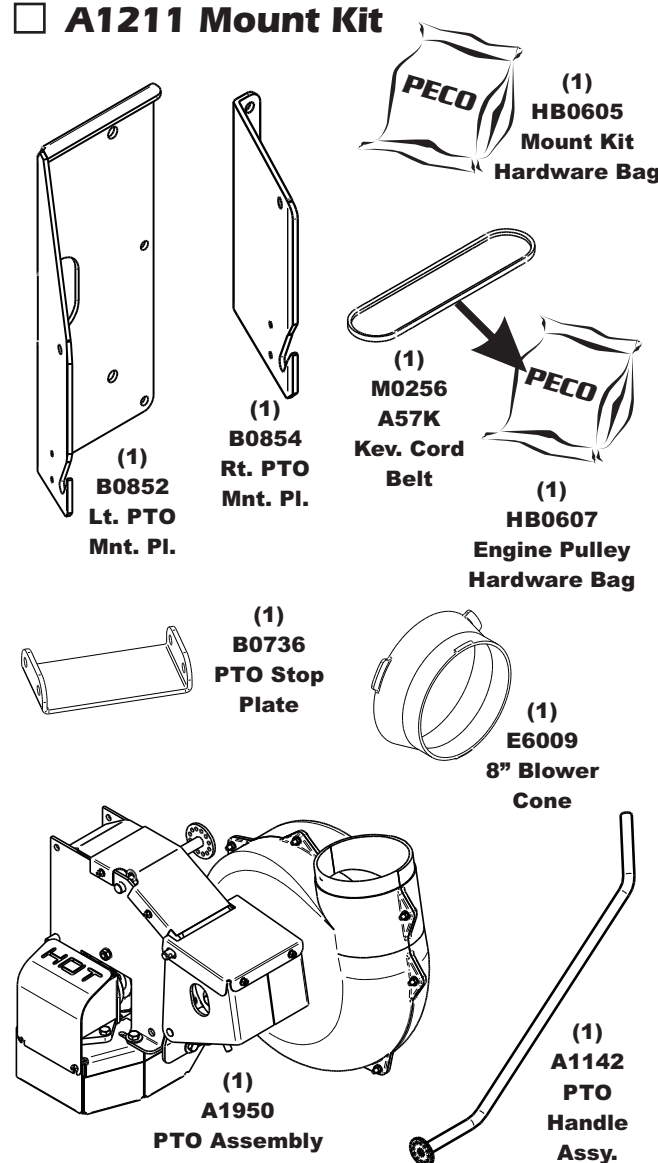

Unit Model #: 49131502 (629GR-001A)

Mower & Type: Country Clipper Boss XL

Engine Type: 25.5HP Kawasaki FX801V, 35HP Kawasaki FX1000V, 27 & 29HP Kohler Command

Deck Size & Type: 60"

Vac Type: Pro 3 Bagger (15 Cu. Ft.)

Owner's Manual: Q0478

Drive Type: PTO Driven

Revision #: 2.1 - Updated Model Year - 9/6/2017

Fits Year(s): 2013 - 2017

A1210 Vac Kit

A1211 Mount Kit

A1929 Boot Kit

A1996 Weight Kit