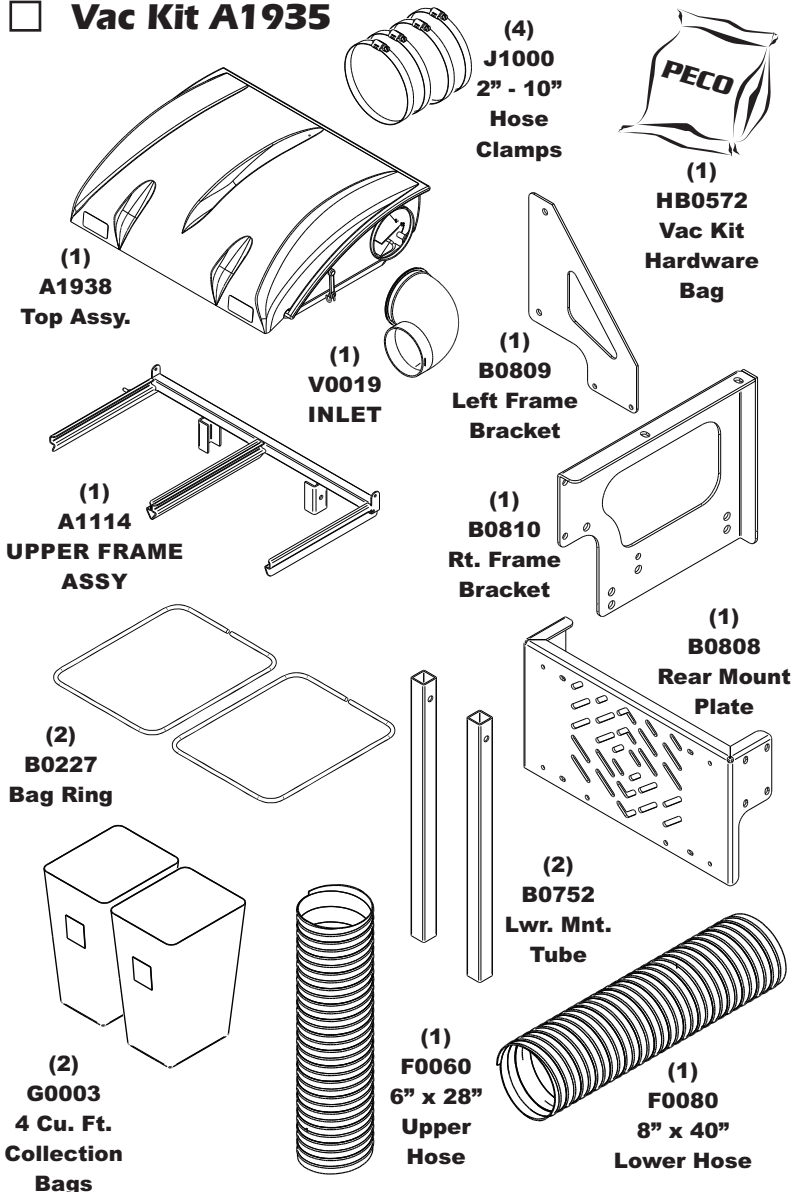

Unit Model #: 49 1 20902 (629GL-001A)

Mower: Country Clipper

Owner's Manual: Q0468

Mower Type: Wrangler

Engine Type: Kawasaki FS651V & Kohler 22HP

Deck Size: 41", 48" & 52"

Vac Type:

Deck Type:

Drive Type: PTO (3-Blade)

Revision #: 2.1 - Updated Model Year - 9/6/2017

Fits Year(s): 2013 - 2017

Vac Kit A1935

Mount Kit A1965

A1948 Boot Kit

A1129 Weight Kit