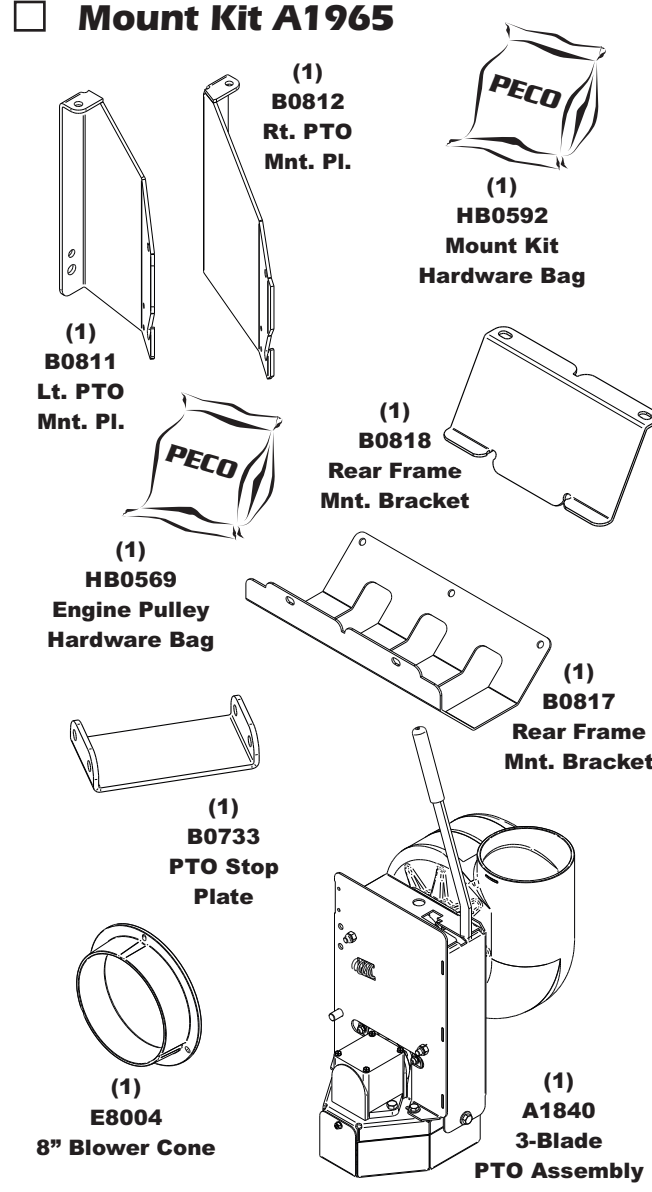

Unit Model #: 49 1 20902 (629GL-001A)

Mower: Country Clipper

Owner's Manual: Q0468

Mower Type: Wrangler

Engine Type: Kawasaki FS651V & Kohler 22HP

Deck Size: 41", 48" & 52"

Vac Type:

Deck Type:

Drive Type: PTO (3-Blade)

Revision #: 2.1 - Updated Model Year - 9/6/2017

Fits Year(s): 2013 - 2017

Vac Kit A1935

Mount Kit A1965

A1948 Boot Kit

A1129 Weight Kit