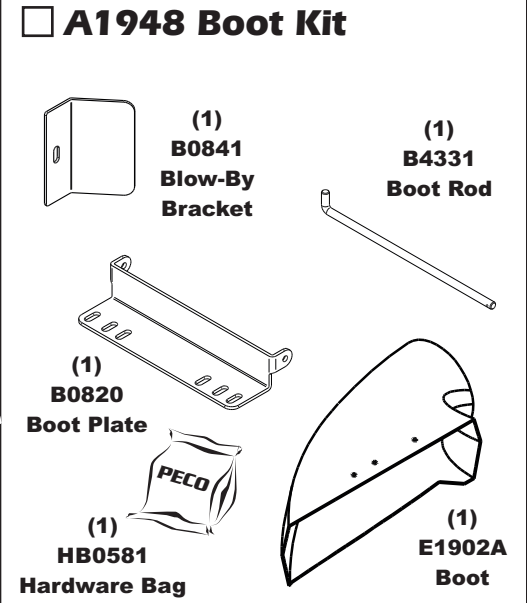

Unit Model #: 49 1 20902 (629GL-001A)

Mower: Country Clipper

Owner's Manual: Q0468

Mower Type: Wrangler

Engine Type: Kawasaki FS651V & Kohler 22HP

Deck Size: 41", 48" & 52"

Vac Type:

Deck Type:

Drive Type: PTO (3-Blade)

Revision #: 2.1 - Updated Model Year - 9/6/2017

Fits Year(s): 2013 - 2017

Vac Kit A1935

Mount Kit A1965

A1948 Boot Kit

A1129 Weight Kit