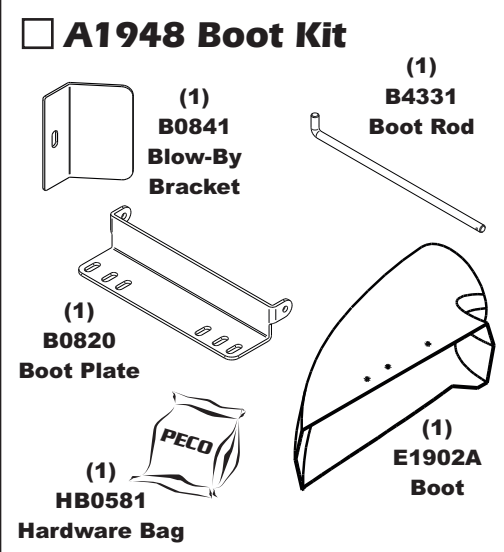

Unit Model #: 49120901 (629GM-001A)

Mower: Country Clipper

Owner's Manual: Q0468

Mower Type: Edge & Edge XLT

Engine Type: KW FR730V & FS651V - KH 27HP

Deck Size: 48" & 52"

Vac Type:

Deck Type:

Drive Type: PTO (3-Blade)

Revision #: 2.2 - Updated Model Year - 9/6/2017

Fits Year(s): 2013 - 2017

Vac Kit A1935

Mount Kit A1937

A1948 Boot Kit

A1939 Weight Kit