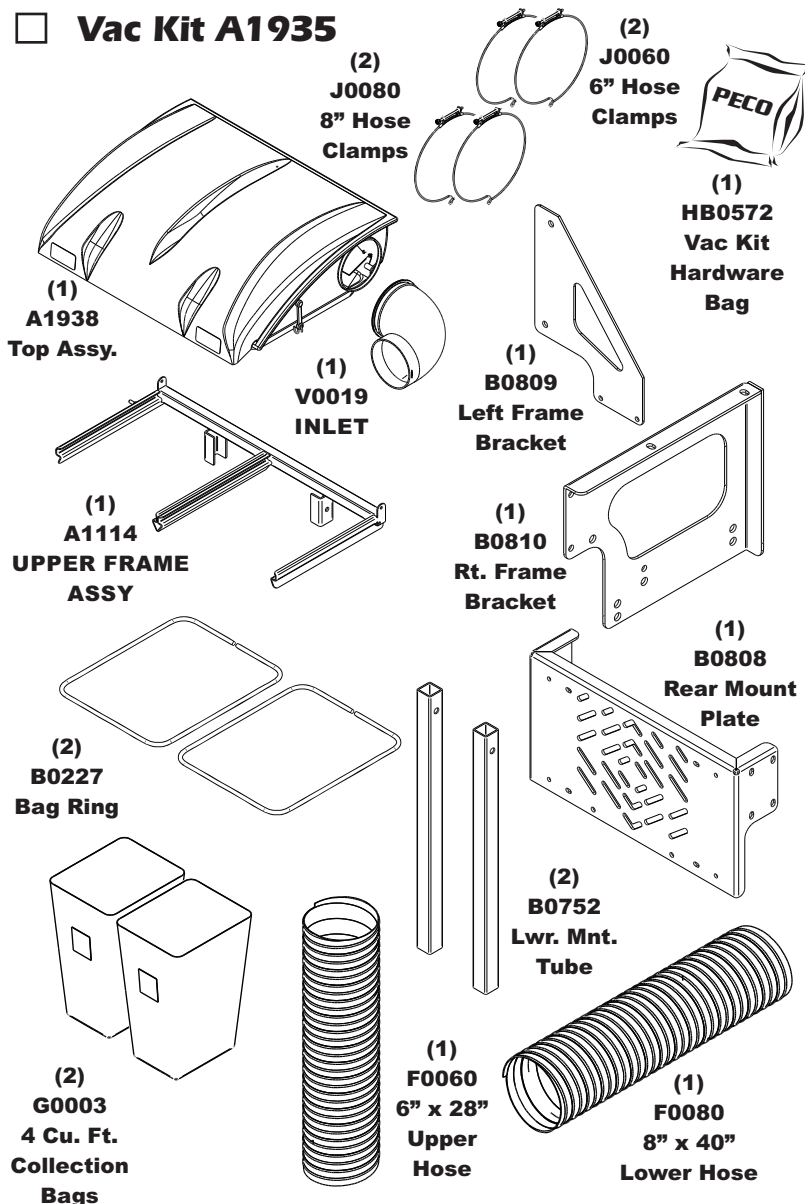

Unit Model #: 49120901 (629GM-001A)

Mower: Country Clipper

Owner's Manual: Q0468

Mower Type: Edge & Edge XLT

Engine Type: KW FR730V & FS651V - KH 27HP

Deck Size: 48" & 52"

Vac Type:

Deck Type:

Drive Type: PTO (3-Blade)

Revision #: 2.2 - Updated Model Year - 9/6/2017

Fits Year(s): 2013 - 2017

Vac Kit A1935

Mount Kit A1937

A1948 Boot Kit

A1939 Weight Kit