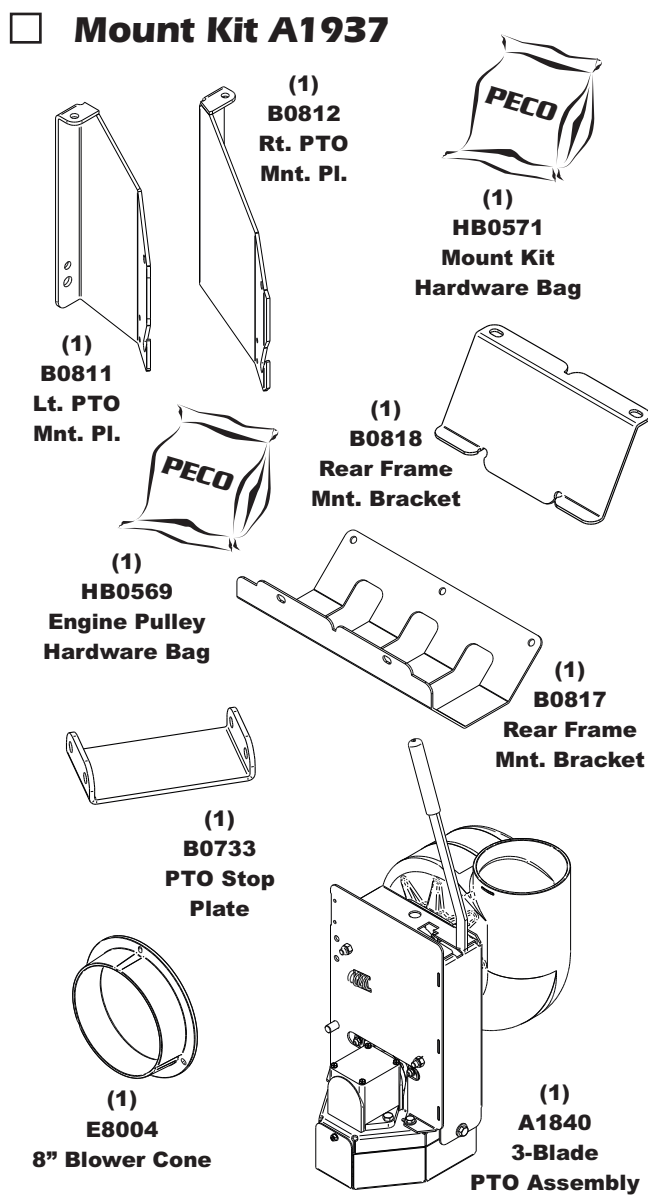

Unit Model #: 49120901 (629GM-001A)

Mower: Country Clipper

Owner's Manual: Q0468

Mower Type: Edge & Edge XLT

Engine Type: KW FR730V & FS651V - KH 27HP

Deck Size: 48" & 52"

Vac Type:

Deck Type:

Drive Type: PTO (3-Blade)

Revision #: 2.2 - Updated Model Year - 9/6/2017

Fits Year(s): 2013 - 2017

Vac Kit A1935

Mount Kit A1937

A1948 Boot Kit

A1939 Weight Kit