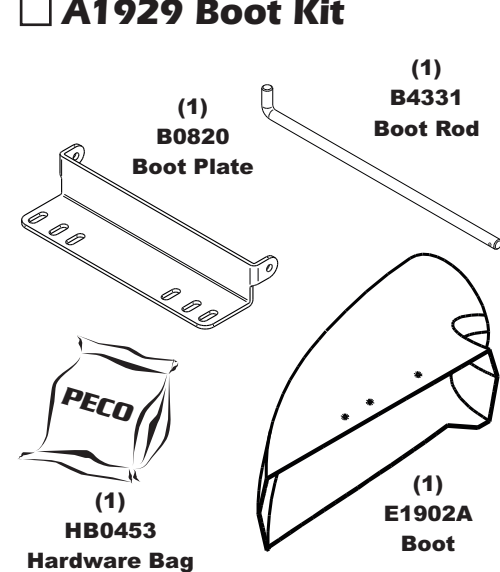

**Unit Model #: 49621203**

**Mower & Type:** Country Clipper Boss XL

**Engine Type:** 25.5HP Kawasaki FX801V, 35HP Kawasaki FX1000V, 27 & 29HP Kohler Command

**Deck Size & Type:** 60"

**Vac Type:** Pro 12

**Owner's Manual:** Q0481

**Drive Type:** PTO Driven

**Revision #:** 1 - Updated Model Year - 9/6/2017

**Fits Year(s):** 2013 - 2017

**A1981 Vac Kit**

**A1211 Mount Kit**

**A1929 Boot Kit**

**A1996 Weight Kit**