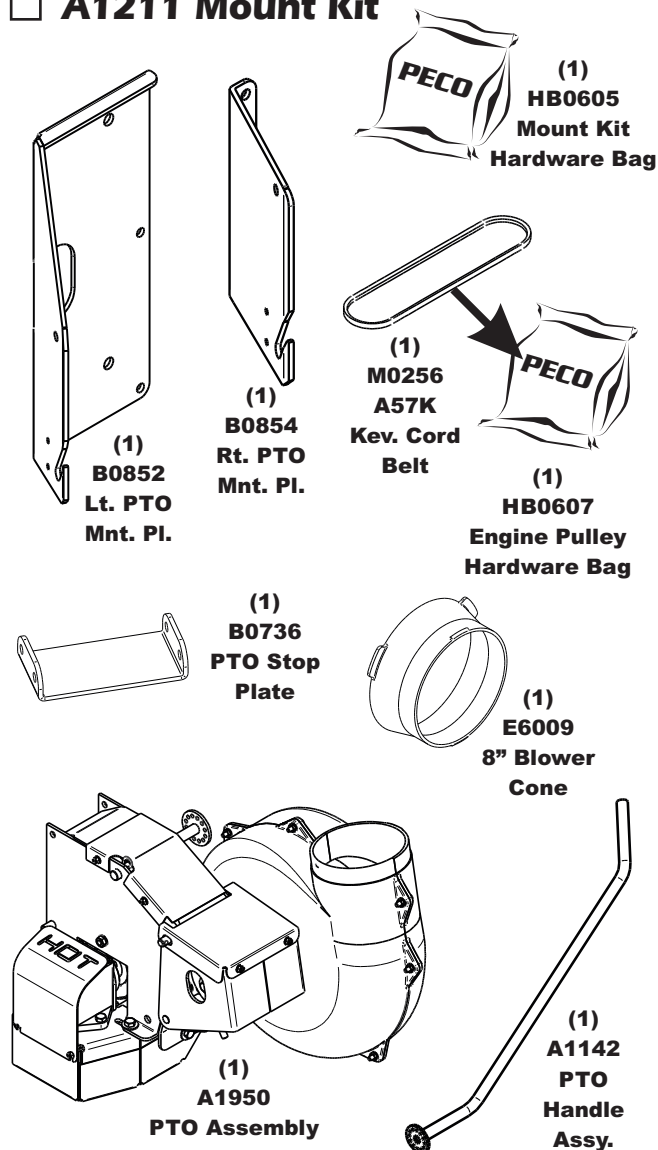

**Unit Model #: 49621203**

**Mower & Type:** Country Clipper Boss XL

**Engine Type:** 25.5HP Kawasaki FX801V, 35HP Kawasaki FX1000V, 27 & 29HP Kohler Command

**Deck Size & Type:** 60"

**Vac Type:** Pro 12

**Owner's Manual:** Q0481

**Drive Type:** PTO Driven

**Revision #:** 1 - Updated Model Year - 9/6/2017

**Fits Year(s):** 2013 - 2017

**A1981 Vac Kit**

**A1211 Mount Kit**

**A1929 Boot Kit**

**A1996 Weight Kit**