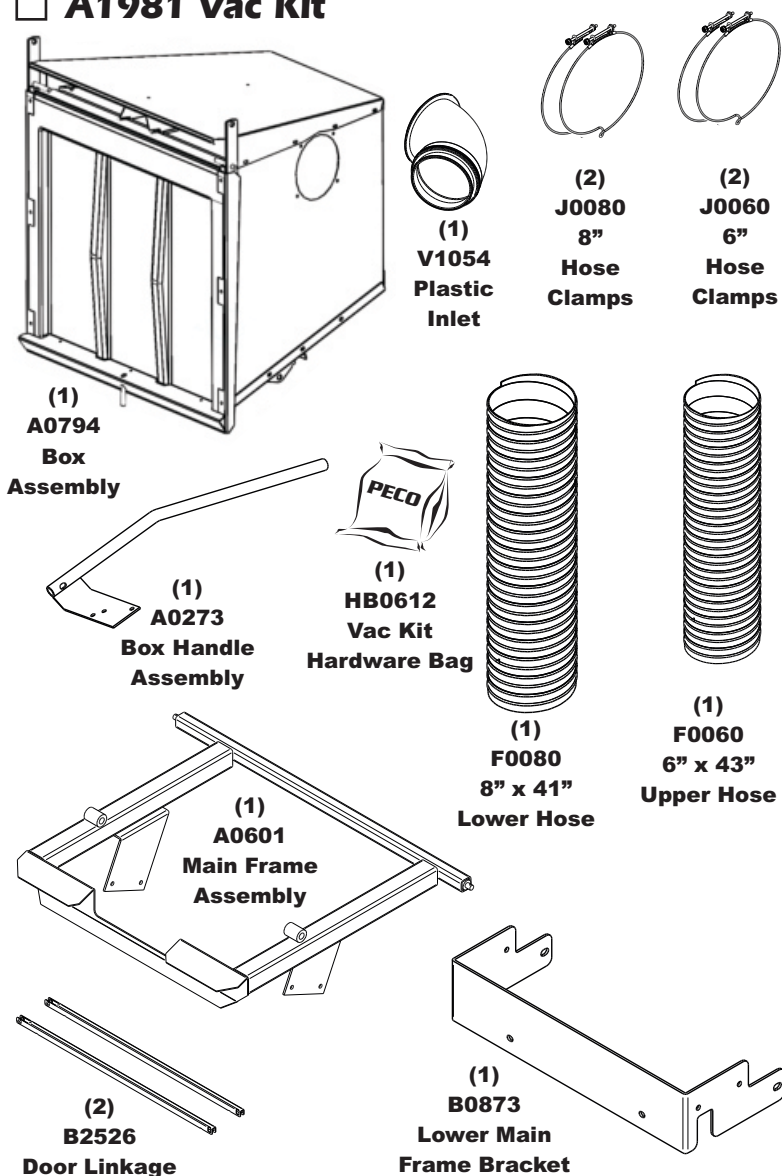

**Unit Model #: 49621203**

**Mower & Type:** Country Clipper Boss XL

**Engine Type:** 25.5HP Kawasaki FX801V, 35HP Kawasaki FX1000V, 27 & 29HP Kohler Command

**Deck Size & Type:** 60"

**Vac Type:** Pro 12

**Owner's Manual:** Q0481

**Drive Type:** PTO Driven

**Revision #:** 1 - Updated Model Year - 9/6/2017

**Fits Year(s):** 2013 - 2017

**A1981 Vac Kit**

**A1211 Mount Kit**

**A1929 Boot Kit**

**A1996 Weight Kit**