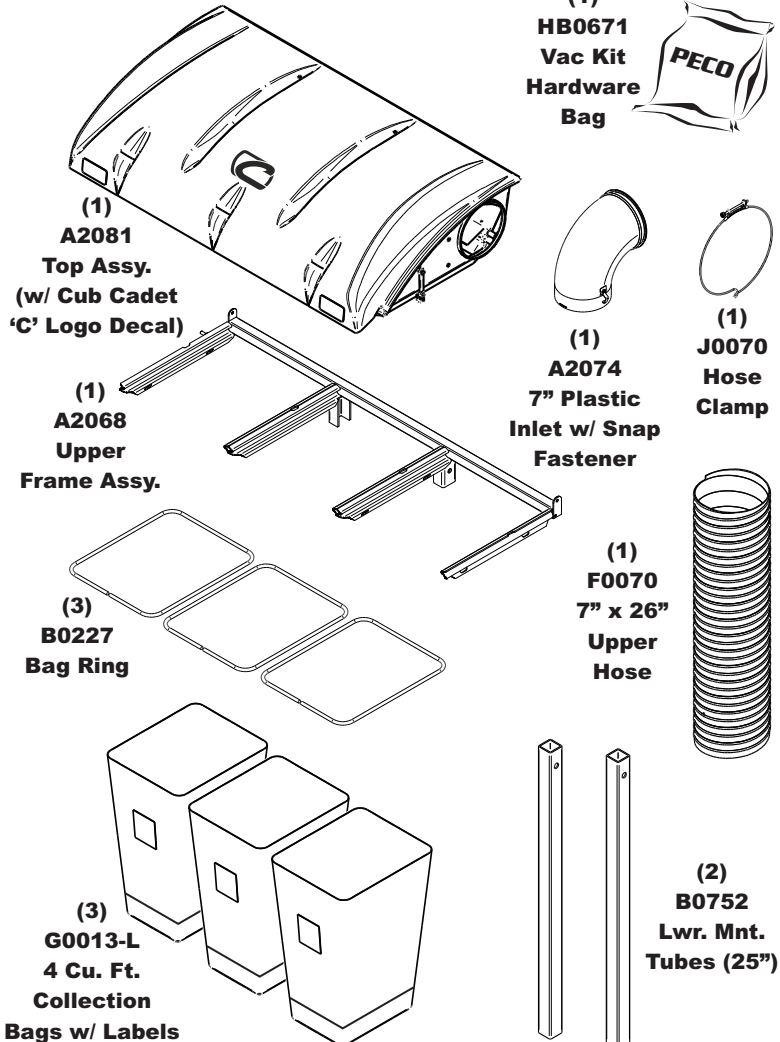

L Series Mowers Require Weight Kit 59B30037150 (A1149) - Not Included On Pack

☐ **A2079 Vac Kit**