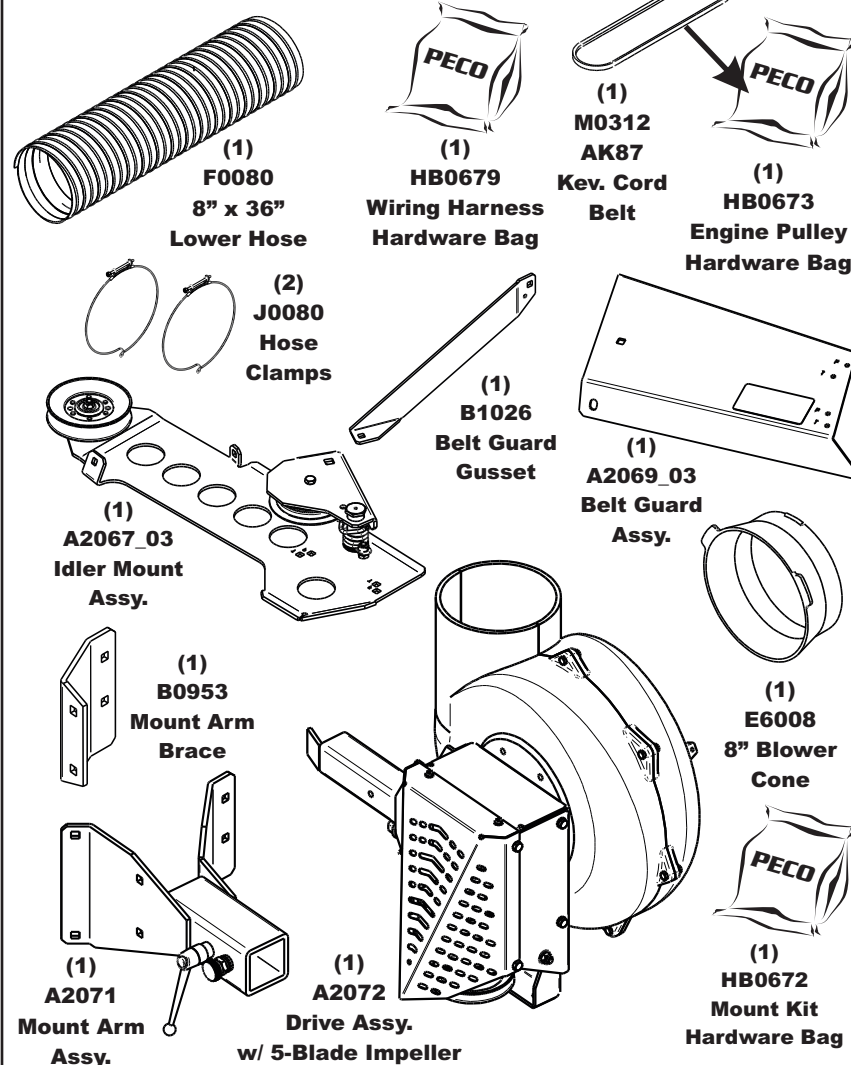

**Owner's Manual:** Q0507

**Vac/Drive Type:** P3B (15 Cu. Ft.) PTO-X Driven

**Revision #:** 1 - New Upper Frame - JPS 4/27/2017

**Fits Year(s):** 2016 & Newer

**L Series Mowers Require Weight Kit 59B30037150 (A1149) - Not Included On Pack**

**A2079 Vac Kit**

**A2080 Mount Kit**

**A2066 Boot Kit**