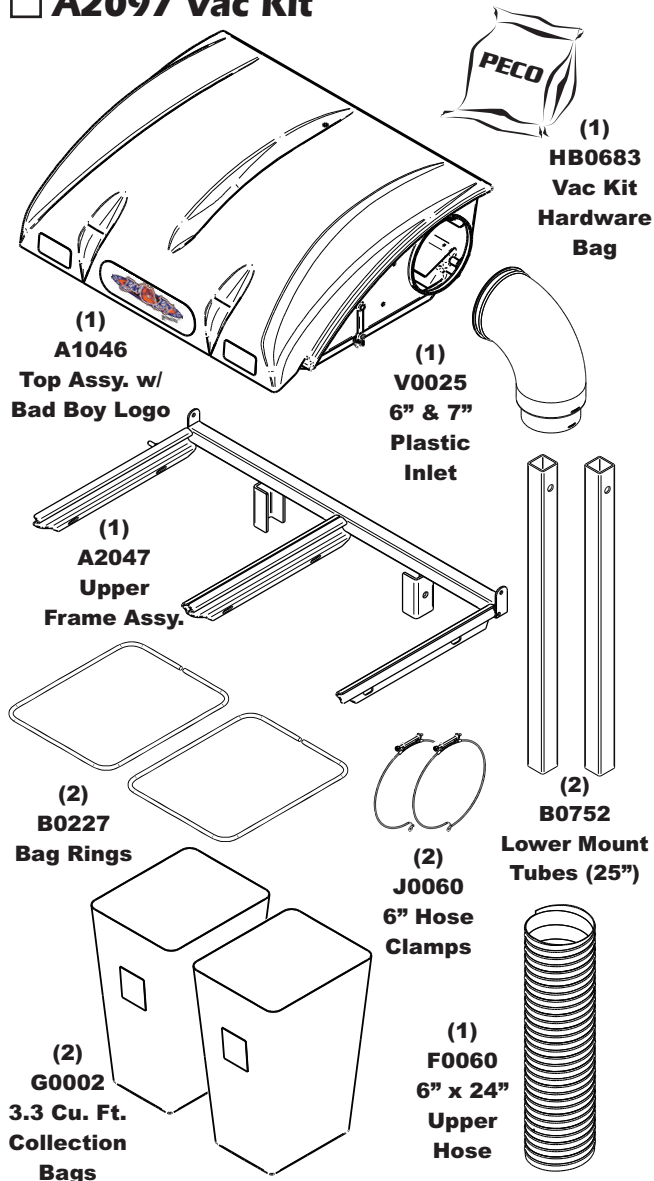

Unit Model #: 48120904

Mower & Type: Bad Boy Maverick & ZT Elite Series

Mower Models: 4800, 5400 & 6000

Mower Deck Size: 48", 54" & 60"

Owner's Manual: Q0511

Revision #: First Release 4/4/2017

Vac/Drive Type: P2B+ (6.6 Cu. Ft.) PTO Driven

Fits Year(s): 2015 & Newer

A2097 Vac Kit

A2098 Drive Kit

A2122 Boot Kit

A2119 Weight Kit / Left Caster

A2120 Weight Kit / Right Caster