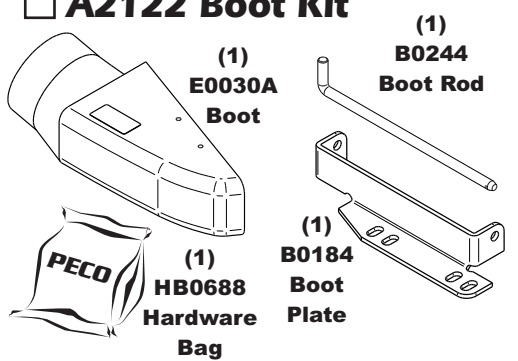

Fits Year(s): 2015 & Newer

A2097 Vac Kit

A2098 Drive Kit

A2122 Boot Kit

A2119 Weight Kit / Left Caster

A2120 Weight Kit / Right Caster