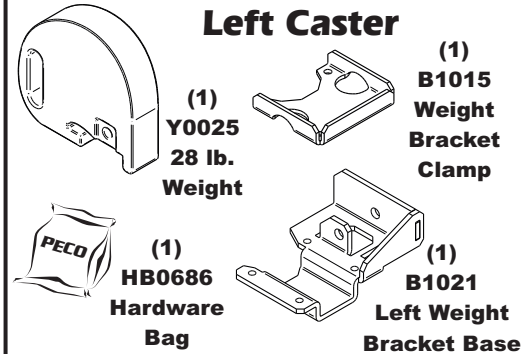

Fits Year(s): 2015 & Newer

A2097 Vac Kit

A2098 Drive Kit

A2122 Boot Kit

A2119 Weight Kit / Left Caster

A2120 Weight Kit / Right Caster