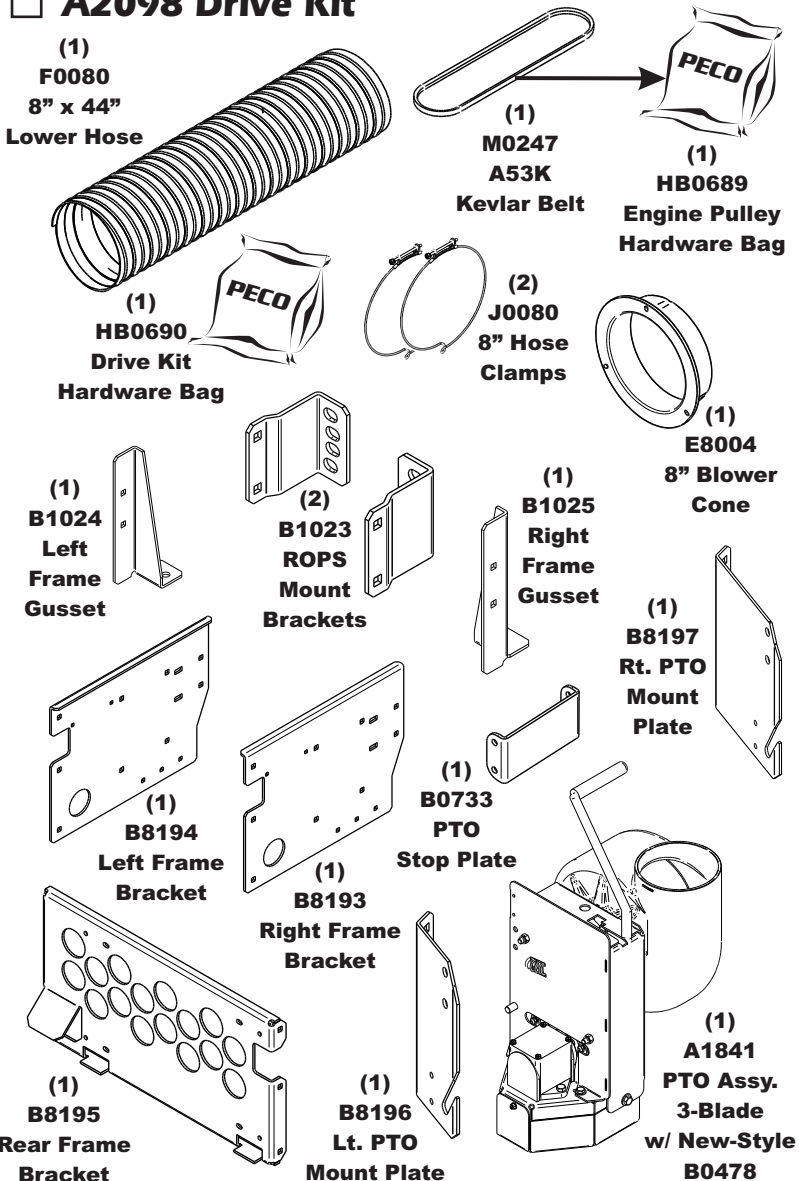

Unit Model #: 48120904

Mower & Type: Bad Boy Maverick & ZT Elite Series

Mower Models: 4800, 5400 & 6000

Mower Deck Size: 48", 54" & 60"

Owner's Manual: Q0511

Revision #: First Release 4/4/2017

Vac/Drive Type: P2B+ (6.6 Cu. Ft.) PTO Driven

Fits Year(s): 2015 & Newer

A2097 Vac Kit

A2098 Drive Kit

A2122 Boot Kit

A2119 Weight Kit / Left Caster

A2120 Weight Kit / Right Caster