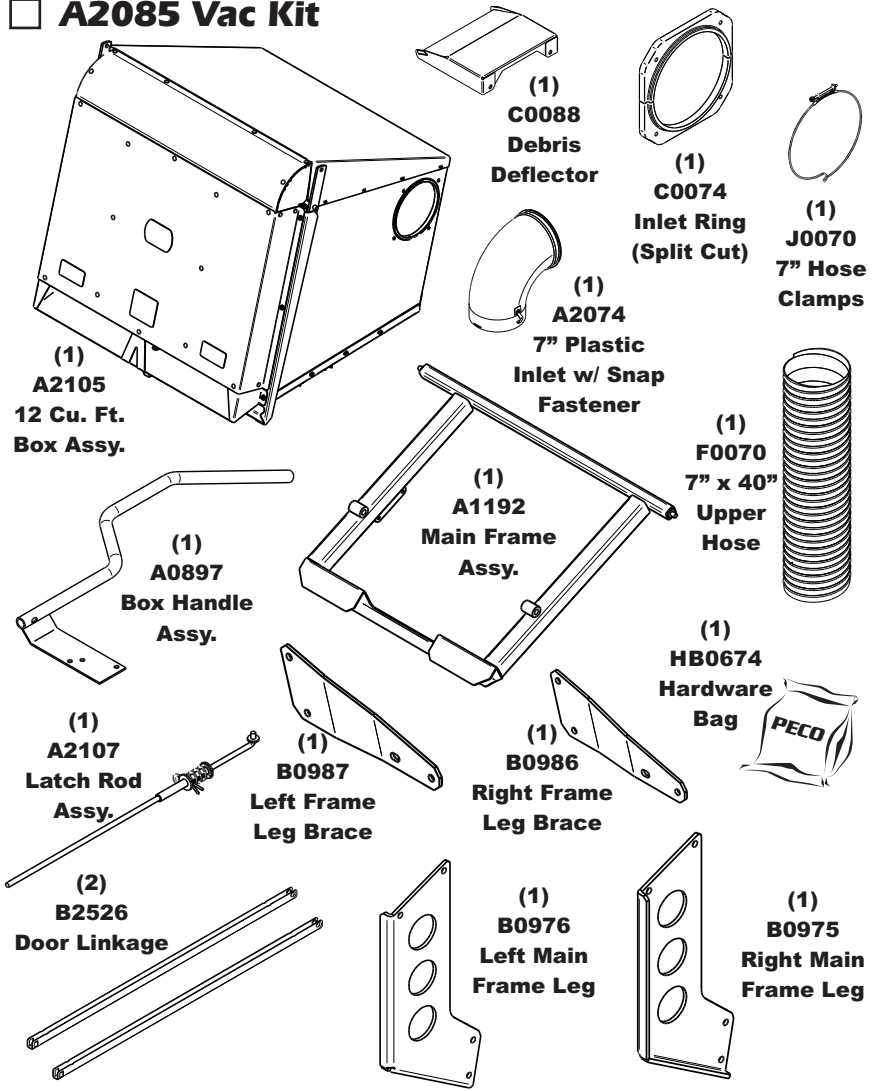

Unit Model #: 59A30051150 (21651217)

Mower & Type: Cub Cadet Pro Z 500, 700 & 900 Series

Mower Models: Pro Z 554L, Pro Z 560L, Pro Z 554S, Pro Z 560S, Pro Z 760L, Pro Z 760S, Pro Z 960L & Pro Z 960S

Owner's Manual: Q0508

Vac/Drive Type: P12 (12 Cu. Ft.) PTO-X Driven

Revision #:

Fits Year(s): 2016 & Newer

L Series Mowers Require Weight Kit 59B30037150 (A1149) - Not Included On Pack

A2085 Vac Kit

A2080 Mount Kit

A2066 Boot Kit