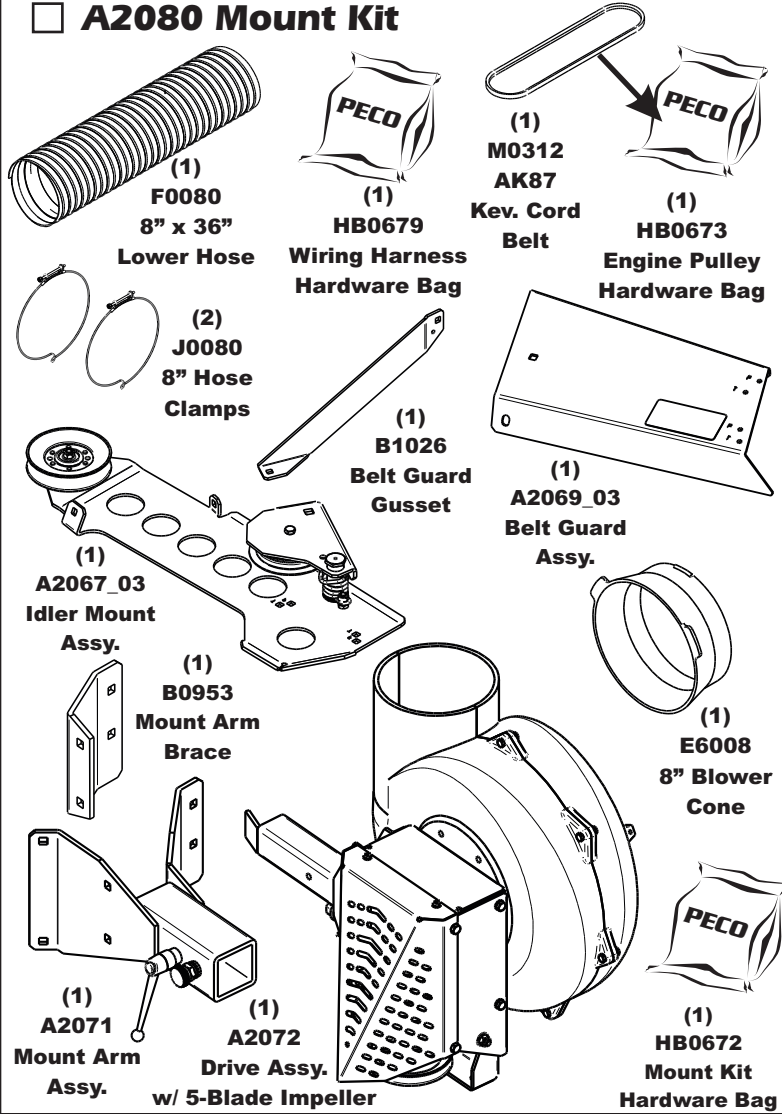

Unit Model #: 59A30051150 (21651217)

Mower & Type: Cub Cadet Pro Z 500, 700 & 900 Series

Mower Models: Pro Z 554L, Pro Z 560L, Pro Z 554S, Pro Z 560S, Pro Z 760L, Pro Z 760S, Pro Z 960L & Pro Z 960S

Owner's Manual: Q0508

Vac/Drive Type: P12 (12 Cu. Ft.) PTO-X Driven

Revision #:

Fits Year(s): 2016 & Newer

L Series Mowers Require Weight Kit 59B30037150 (A1149) - Not Included On Pack

A2085 Vac Kit

A2080 Mount Kit

A2066 Boot Kit