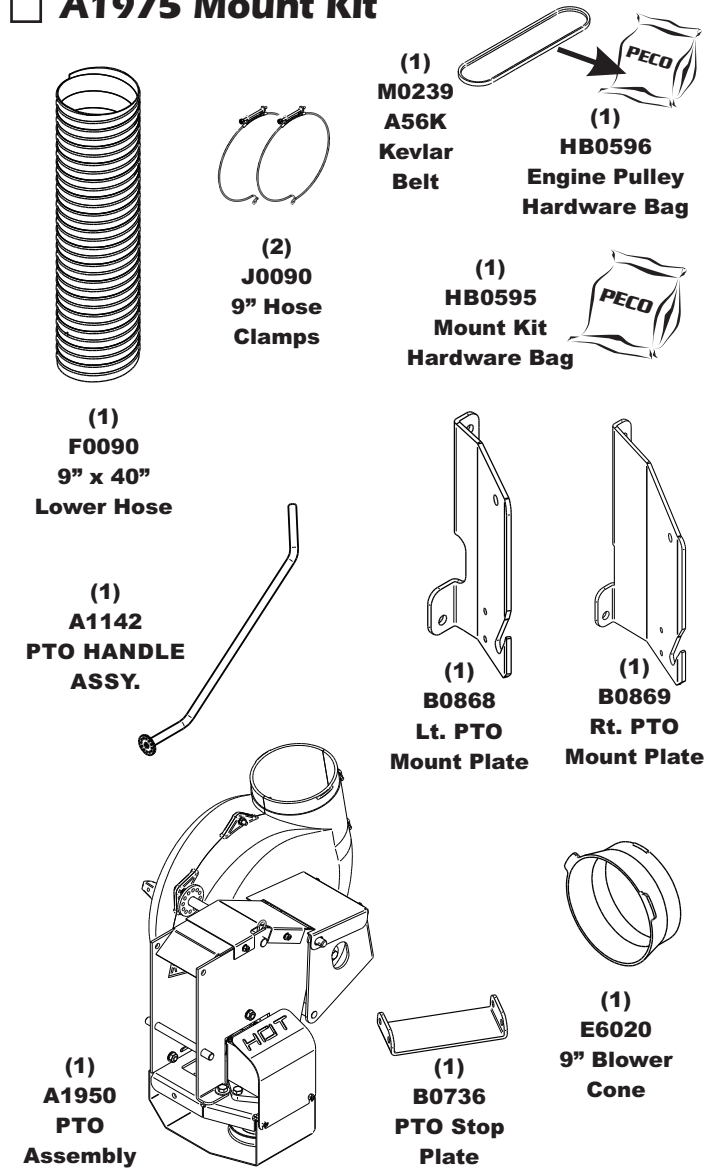

Unit Model #: 06131515

Mower & Type: John Deere Z915B

Engine Type: Kohler CV740

Deck Size & Type: 60" 7 Iron II - Commercial

Vac Type: Pro 3 Bagger (15 Cu. Ft.)

Owner's Manual: Q0477

Drive Type: PTO Driven

Revision #: Final Release 10/31/2013

Fits Year(s): 2013 & Newer

A1971 Vac Kit

A1975 Mount Kit

A1767 60" Boot Kit

A2140 Weight Kit