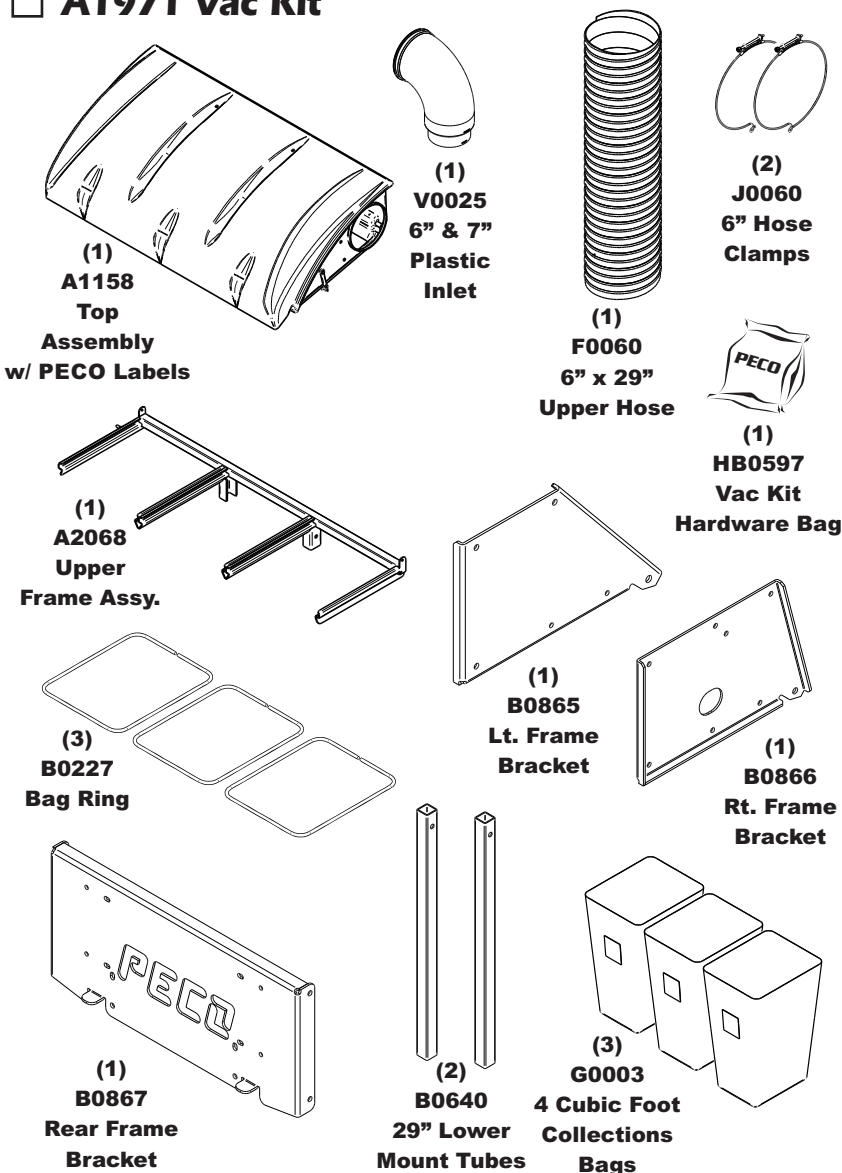

☐ **A1971 Vac Kit**