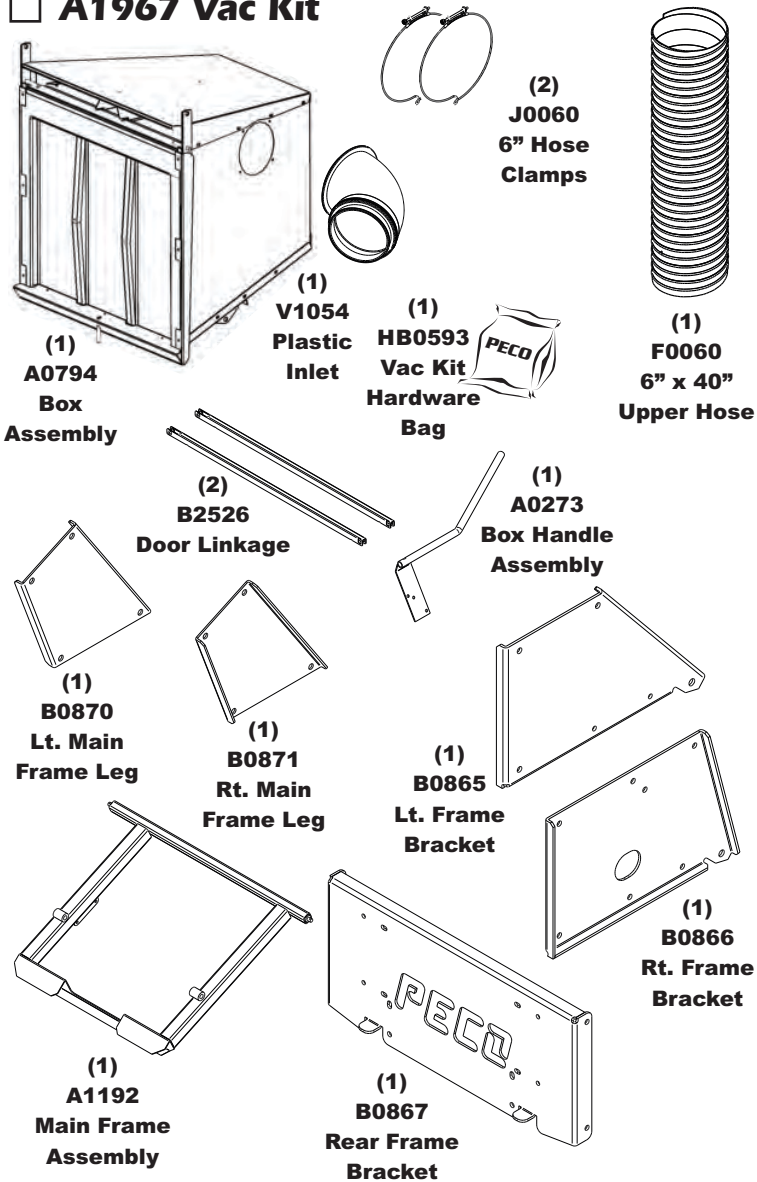

Unit Model #: 06621252

Mower & Type: John Deere Z930M & Z930R

Engine Type: Kawasaki FX801V

Deck Size & Type: 60" 7 Iron II - Commercial

Vac Type: Pro 12 DFS (12 Cu. Ft.)

Owner's Manual: Q0476

Drive Type: PTO Driven

Revision #: Final Release 10/31/2013

Fits Year(s): 2013 & Newer

A1967 Vac Kit

A1977 Mount Kit

A1767 60" Boot Kit

A2140 Weight Kit