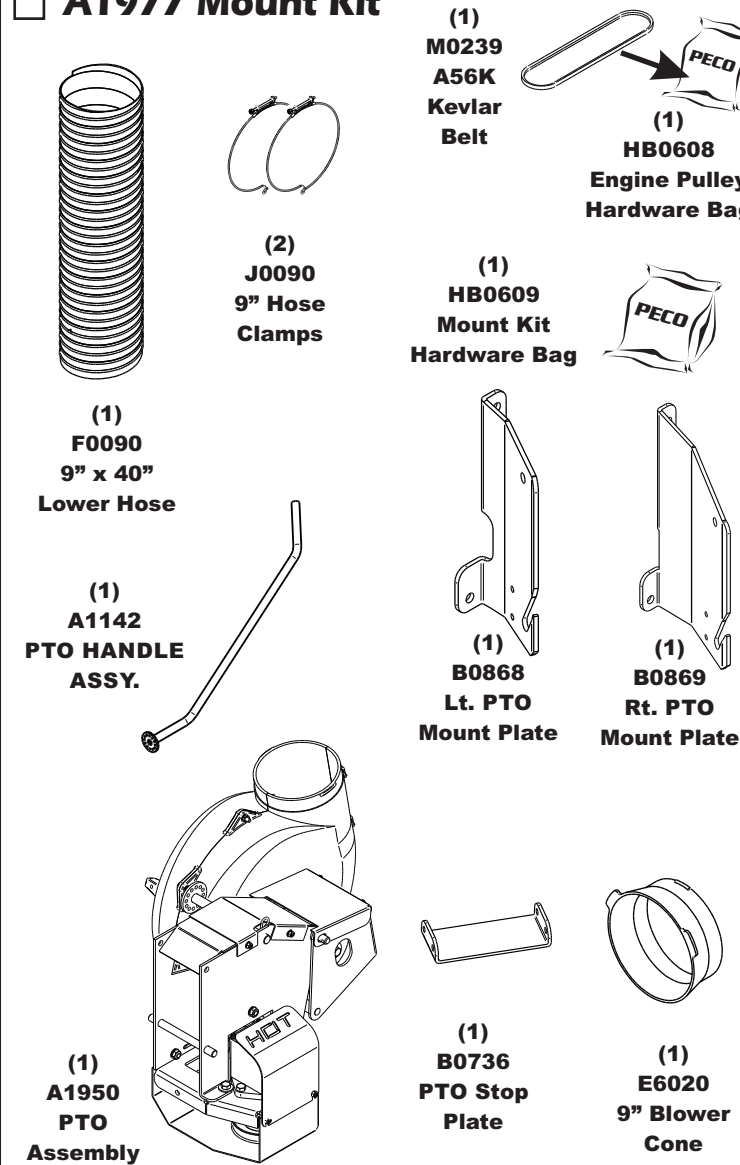

Unit Model #: 06621252

Mower & Type: John Deere Z930M & Z930R

Engine Type: Kawasaki FX801V

Deck Size & Type: 60" 7 Iron II - Commercial

Vac Type: Pro 12 DFS (12 Cu. Ft.)

Owner's Manual: Q0476

Drive Type: PTO Driven

Revision #: Final Release 10/31/2013

Fits Year(s): 2013 & Newer

A1967 Vac Kit

A1977 Mount Kit

A1767 60" Boot Kit

A2140 Weight Kit