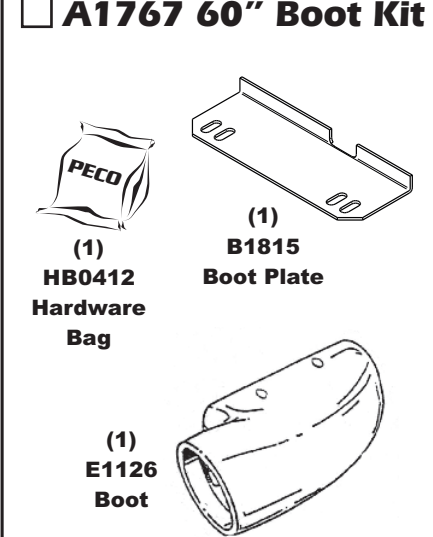

Unit Model #: 06621252

Mower & Type: John Deere Z930M & Z930R

Engine Type: Kawasaki FX801V

Deck Size & Type: 60" 7 Iron II - Commercial

Vac Type: Pro 12 DFS (12 Cu. Ft.)

Owner's Manual: Q0476

Drive Type: PTO Driven

Revision #: Final Release 10/31/2013

Fits Year(s): 2013 & Newer

A1967 Vac Kit

A1977 Mount Kit

A1767 60" Boot Kit

A2140 Weight Kit