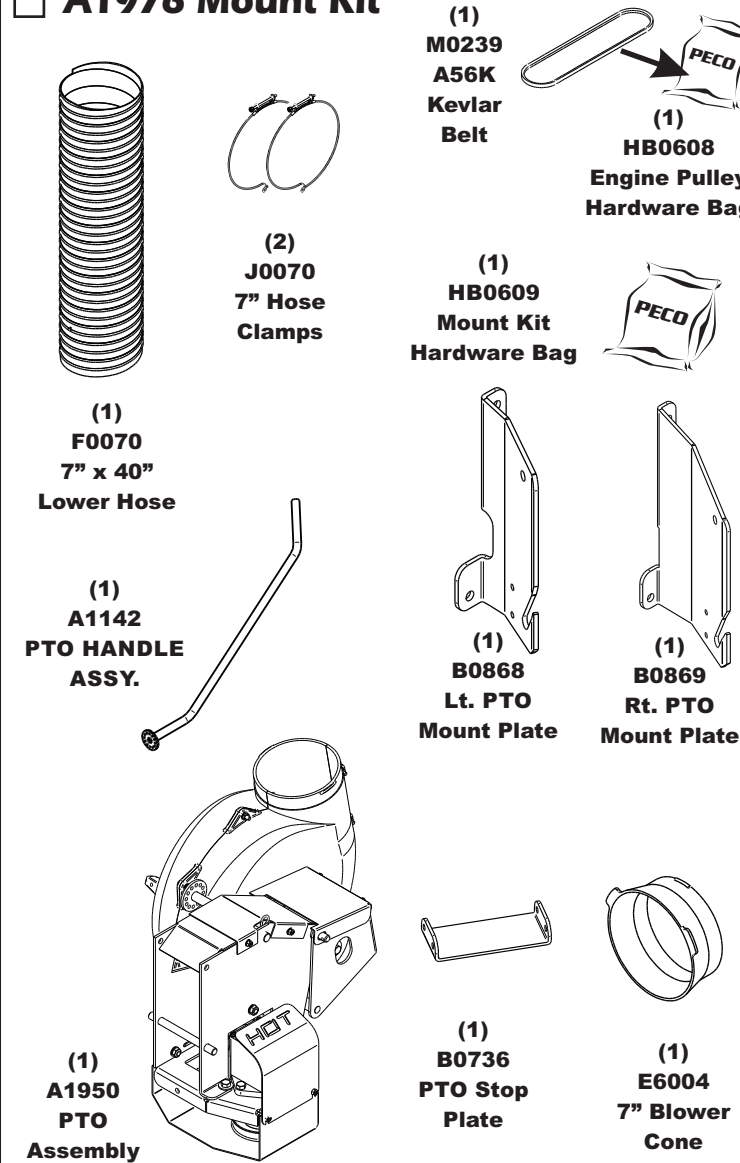

**Unit Model #: 06621251**

**Mower & Type:** John Deere Z930R

**Engine Type:** Kawasaki FX801V

**Deck Size & Type:** 54" 7 Iron II - Commercial

**Vac Type:** Pro 12 DFS (12 Cu. Ft.)

**Owner's Manual:** Q0476

**Drive Type:** PTO Driven

**Revision #:** Final Release 10/31/2013

**Fits Year(s):** 2013 & Newer

**A1967 Vac Kit**

**A1976 Mount Kit**

**A1771 54" Boot Kit**

**A2140 Weight Kit**