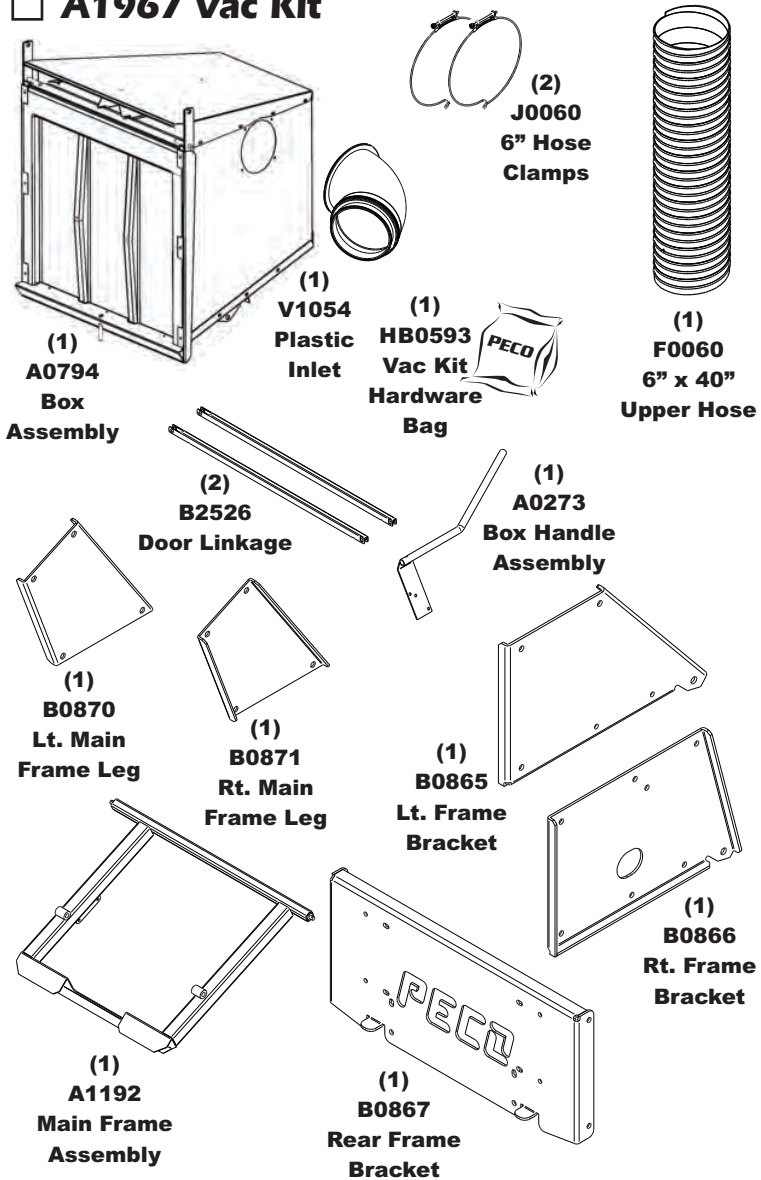

**Unit Model #: 06621251**

**Mower & Type:** John Deere Z930R

**Engine Type:** Kawasaki FX801V

**Deck Size & Type:** 54" 7 Iron II - Commercial

**Vac Type:** Pro 12 DFS (12 Cu. Ft.)

**Owner's Manual:** Q0476

**Drive Type:** PTO Driven

**Revision #:** Final Release 10/31/2013

**Fits Year(s):** 2013 & Newer

**A1967 Vac Kit**

**A1976 Mount Kit**

**A1771 54" Boot Kit**

**A2140 Weight Kit**