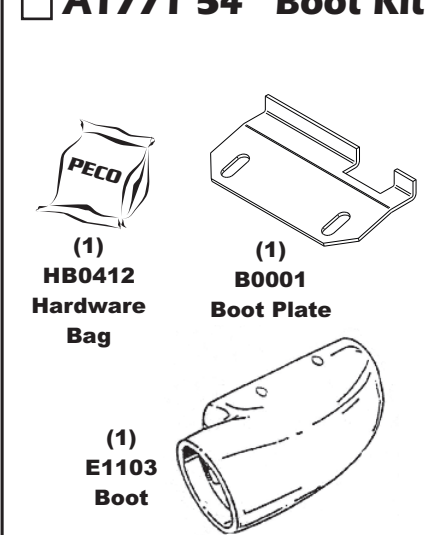

**Unit Model #: 06621251**

**Mower & Type:** John Deere Z930R

**Engine Type:** Kawasaki FX801V

**Deck Size & Type:** 54" 7 Iron II - Commercial

**Vac Type:** Pro 12 DFS (12 Cu. Ft.)

**Owner's Manual:** Q0476

**Drive Type:** PTO Driven

**Revision #:** Final Release 10/31/2013

**Fits Year(s):** 2013 & Newer

**A1967 Vac Kit**

**A1976 Mount Kit**

**A1771 54" Boot Kit**

**A2140 Weight Kit**