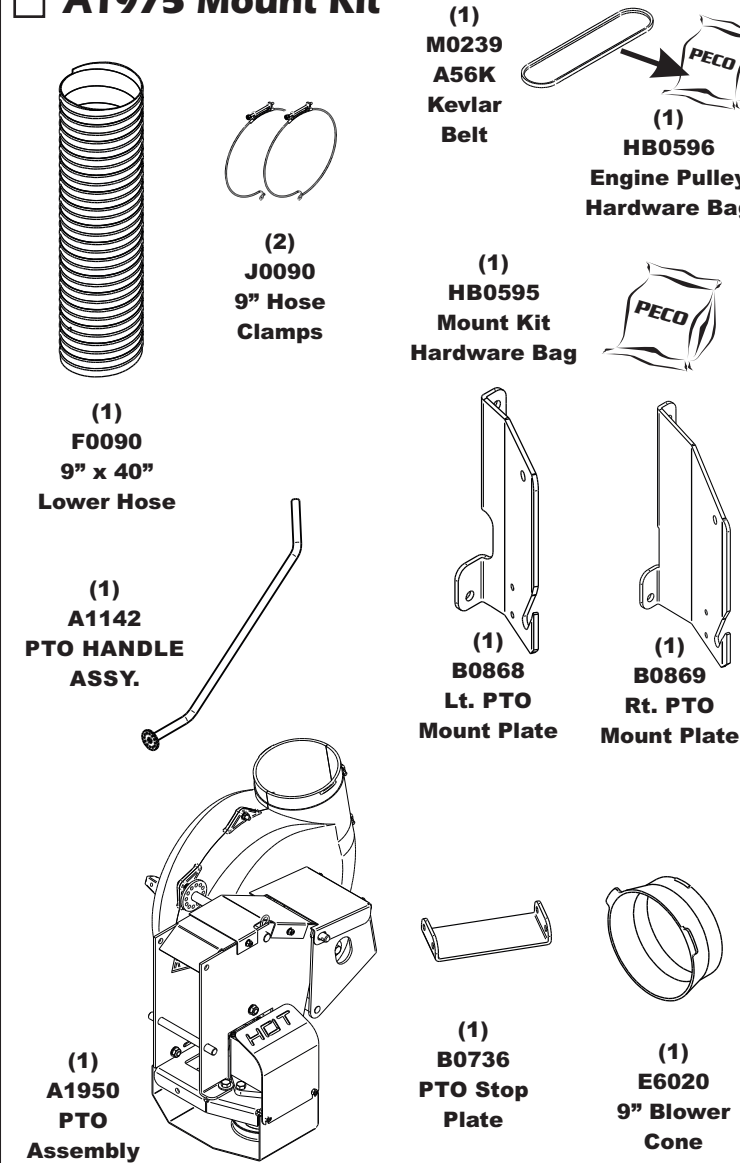

Unit Model #: 06621250

Mower & Type: John Deere Z915B

Engine Type: Kohler CV740

Deck Size & Type: 60" 7 Iron II - Commercial

Vac Type: Pro 12 DFS (12 Cu. Ft.)

Owner's Manual: Q0476

Drive Type: PTO Driven

Revision #: Final Release 10/31/2013

Fits Year(s): 2013 & Newer

A1967 Vac Kit

A1975 Mount Kit

A1767 60" Boot Kit

A2140 Weight Kit