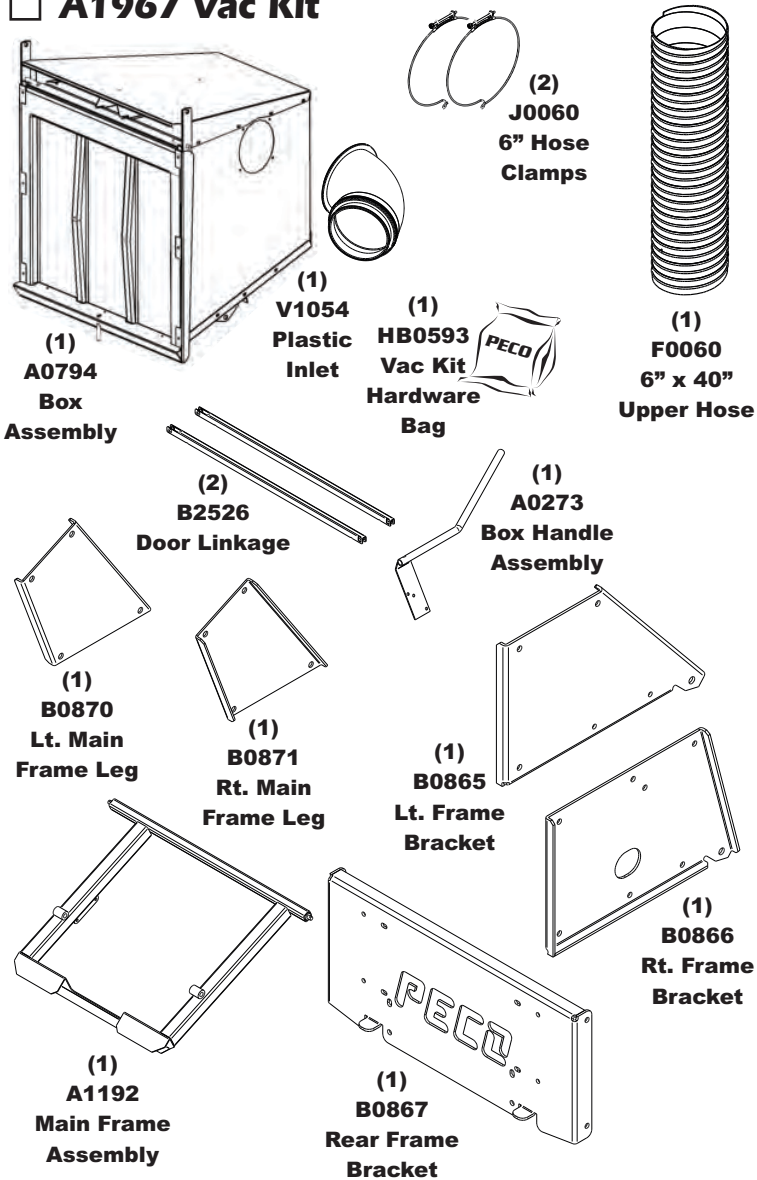

Unit Model #: 06621250

Mower & Type: John Deere Z915B

Engine Type: Kohler CV740

Deck Size & Type: 60" 7 Iron II - Commercial

Vac Type: Pro 12 DFS (12 Cu. Ft.)

Owner's Manual: Q0476

Drive Type: PTO Driven

Revision #: Final Release 10/31/2013

Fits Year(s): 2013 & Newer

A1967 Vac Kit

A1975 Mount Kit

A1767 60" Boot Kit

A2140 Weight Kit