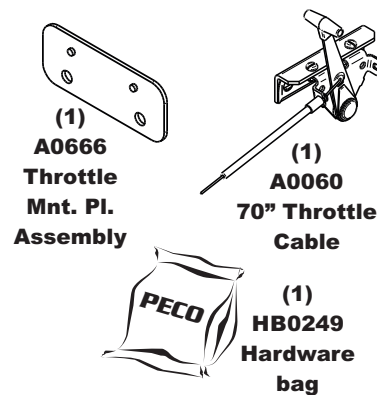

Vac Type: Pro 12 DFS (12 Cu. Ft.)

Owner's Manual: Q0476

Drive Type: Briggs & Stratton 6.5HP Vanguard

Revision #: Final Release 10/31/2013

Fits Year(s): 2013 & Newer

A1967 Vac Kit

A1979 Mount Kit

A0619 Throttle Kit