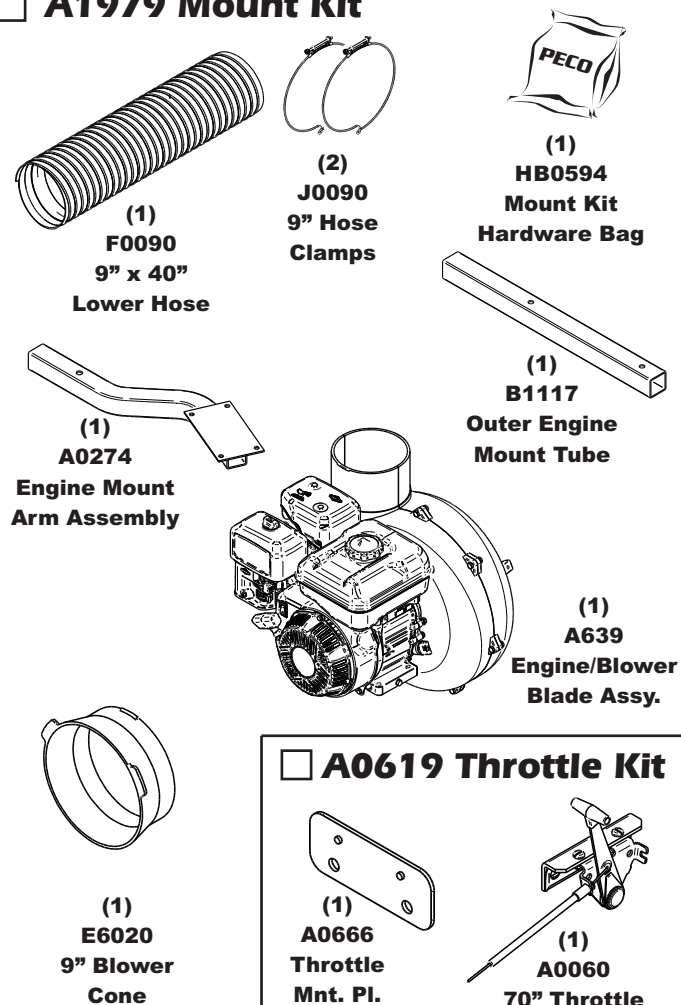

Unit Model #: 06621248

Mower & Type: John Deere Z915B, Z920M, Z925M EFI, Z930M, Z930M EFI, Z930R, Z950R, Z960R

Engine Type: Kohler - CV740, FCV740, ECV749 / Kawasaki - FX730V, FX801V, FX850V, FX921V

Deck Size & Type: 60" 7 Iron II - Commercial

Vac Type: Pro 12 DFS (12 Cu. Ft.)

Owner's Manual: Q0476

Drive Type: Briggs & Stratton 6.5HP Vanguard

Revision #: Final Release 10/31/2013

Fits Year(s): 2013 & Newer

A1967 Vac Kit

A1979 Mount Kit

A0619 Throttle Kit

A1767 60" Boot Kit

A2140 Weight Kit