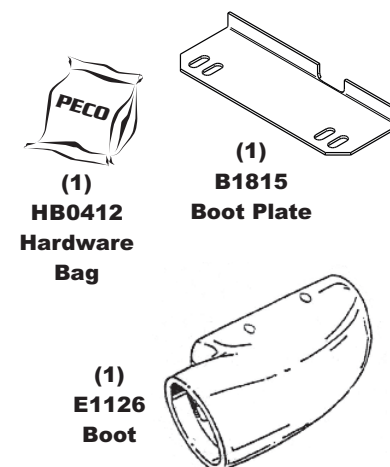

☐ **A1767 60" Boot Kit**